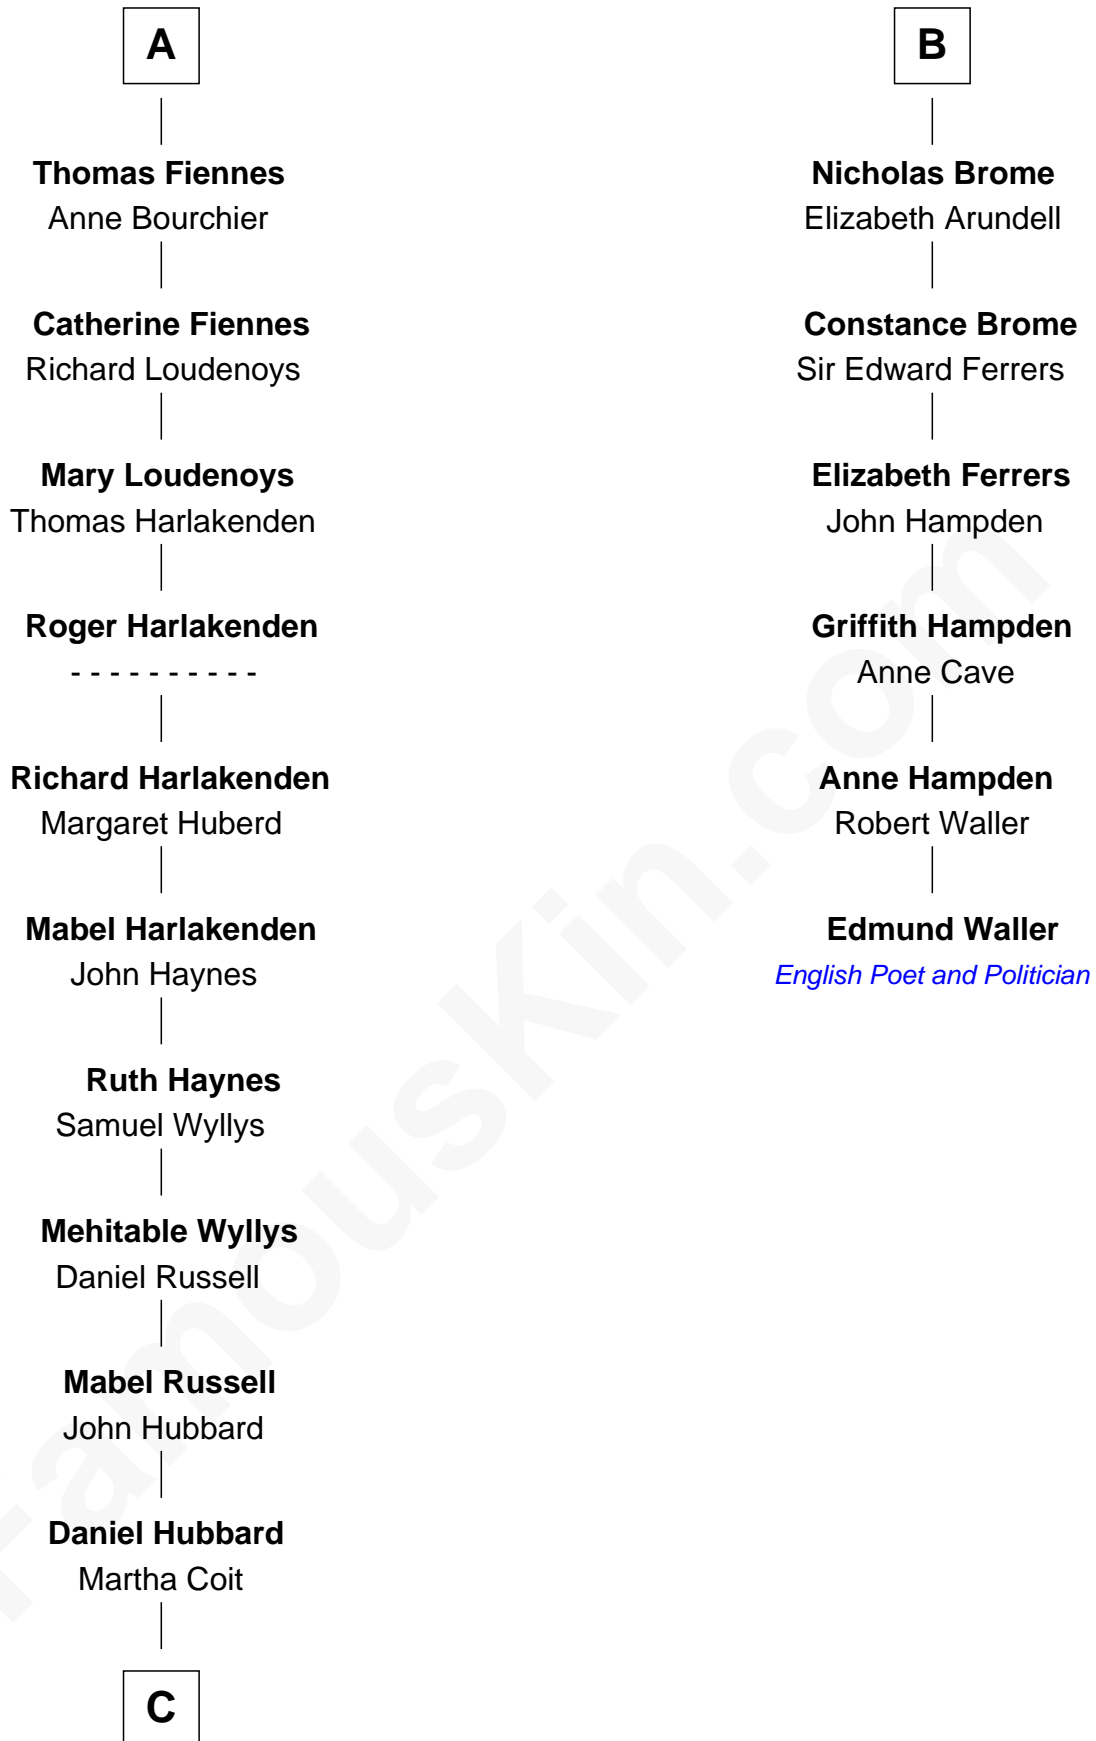

FamousKin.com
Relationship Chart of
Frank Lloyd Wright
American Architect

12th cousin 9 times removed of
Edmund Waller
English Poet and Politician

FamousKin.com