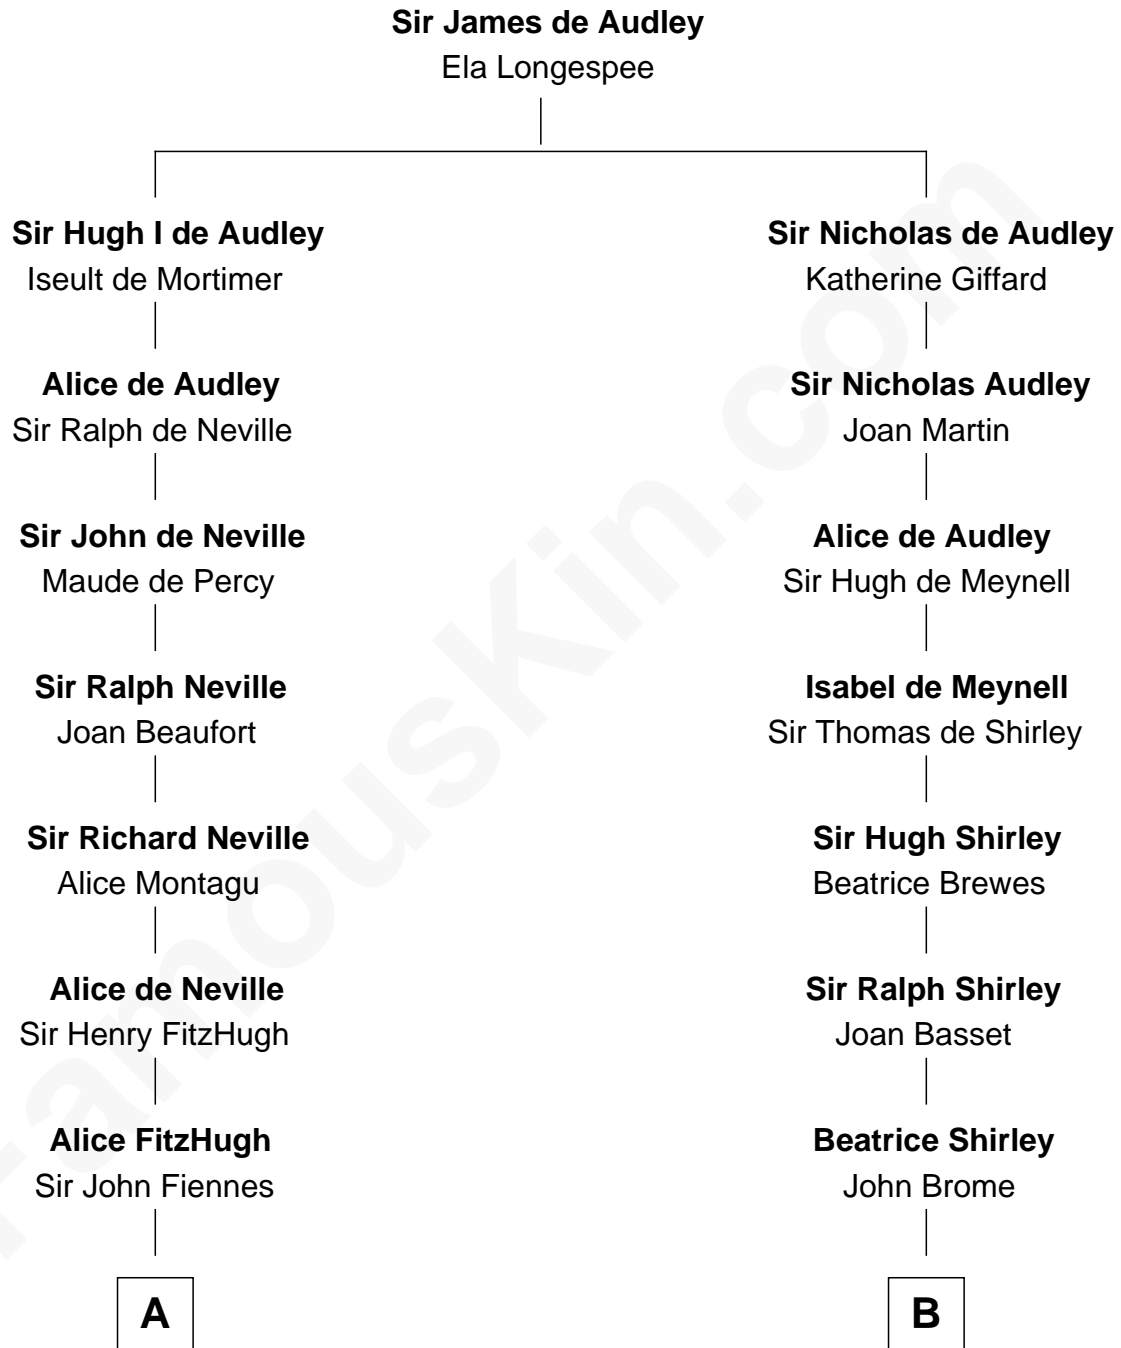

FamousKin.com
Relationship Chart of
Frank Lloyd Wright
American Architect

12th cousin 9 times removed of
Edmund Waller
English Poet and Politician

FamousKin.com