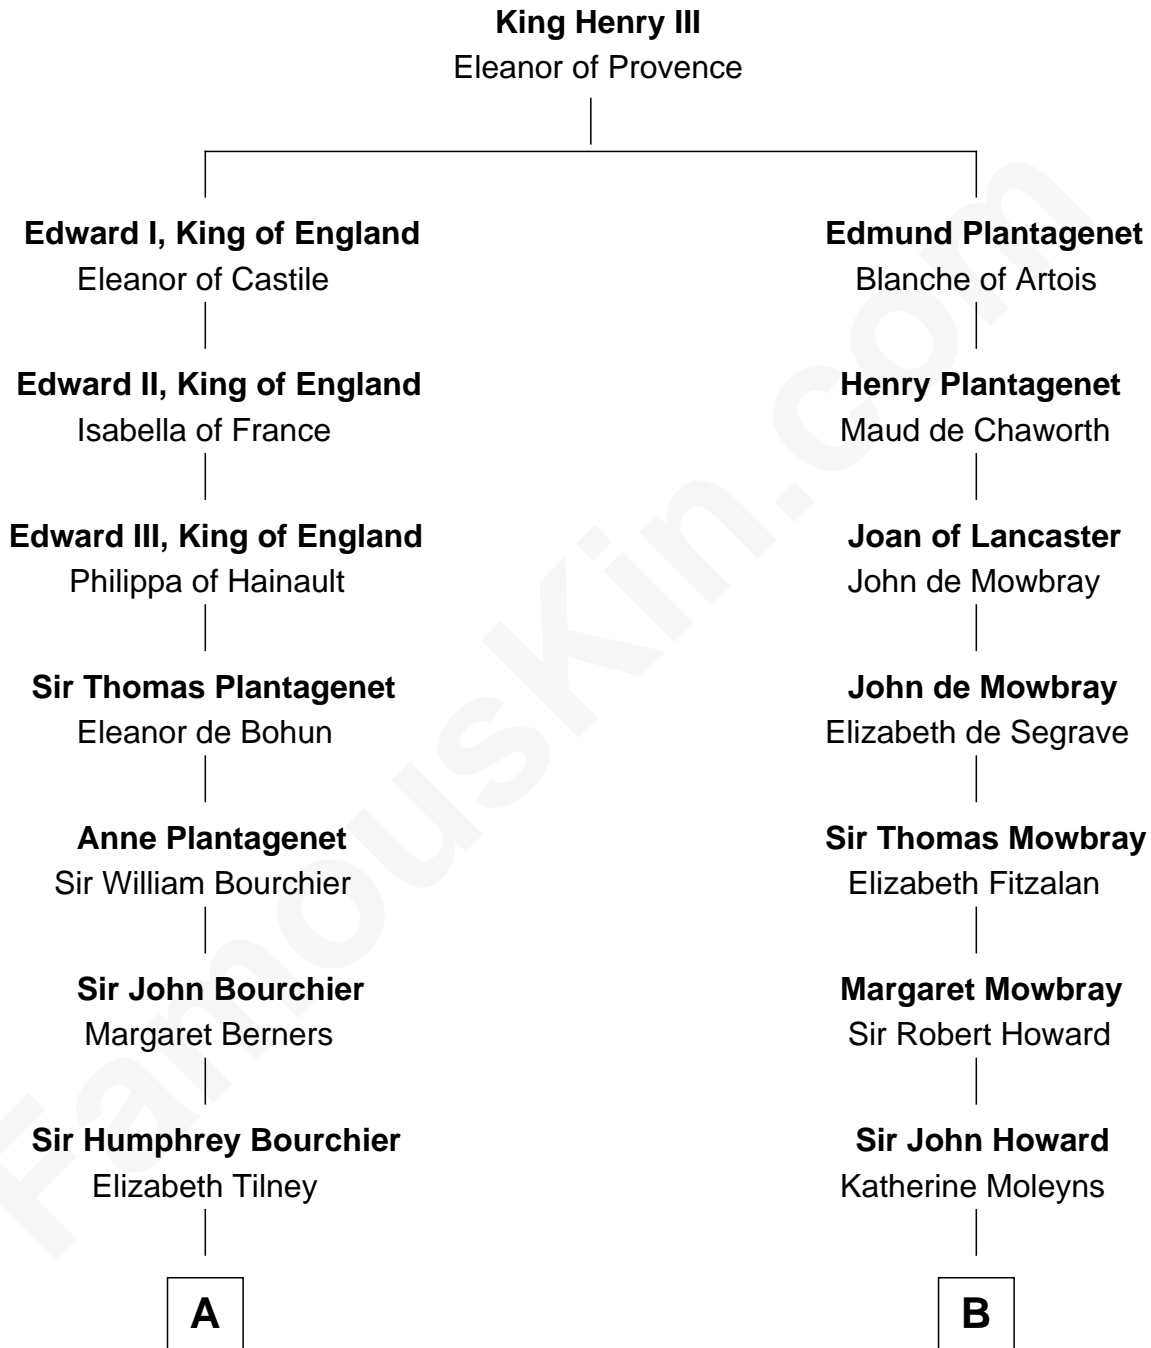

FamousKin.com
Relationship Chart of
Frank Lloyd Wright
American Architect

9th cousin 12 times removed of

Catherine Howard
5th Wife of King Henry VIII

FamousKin.com