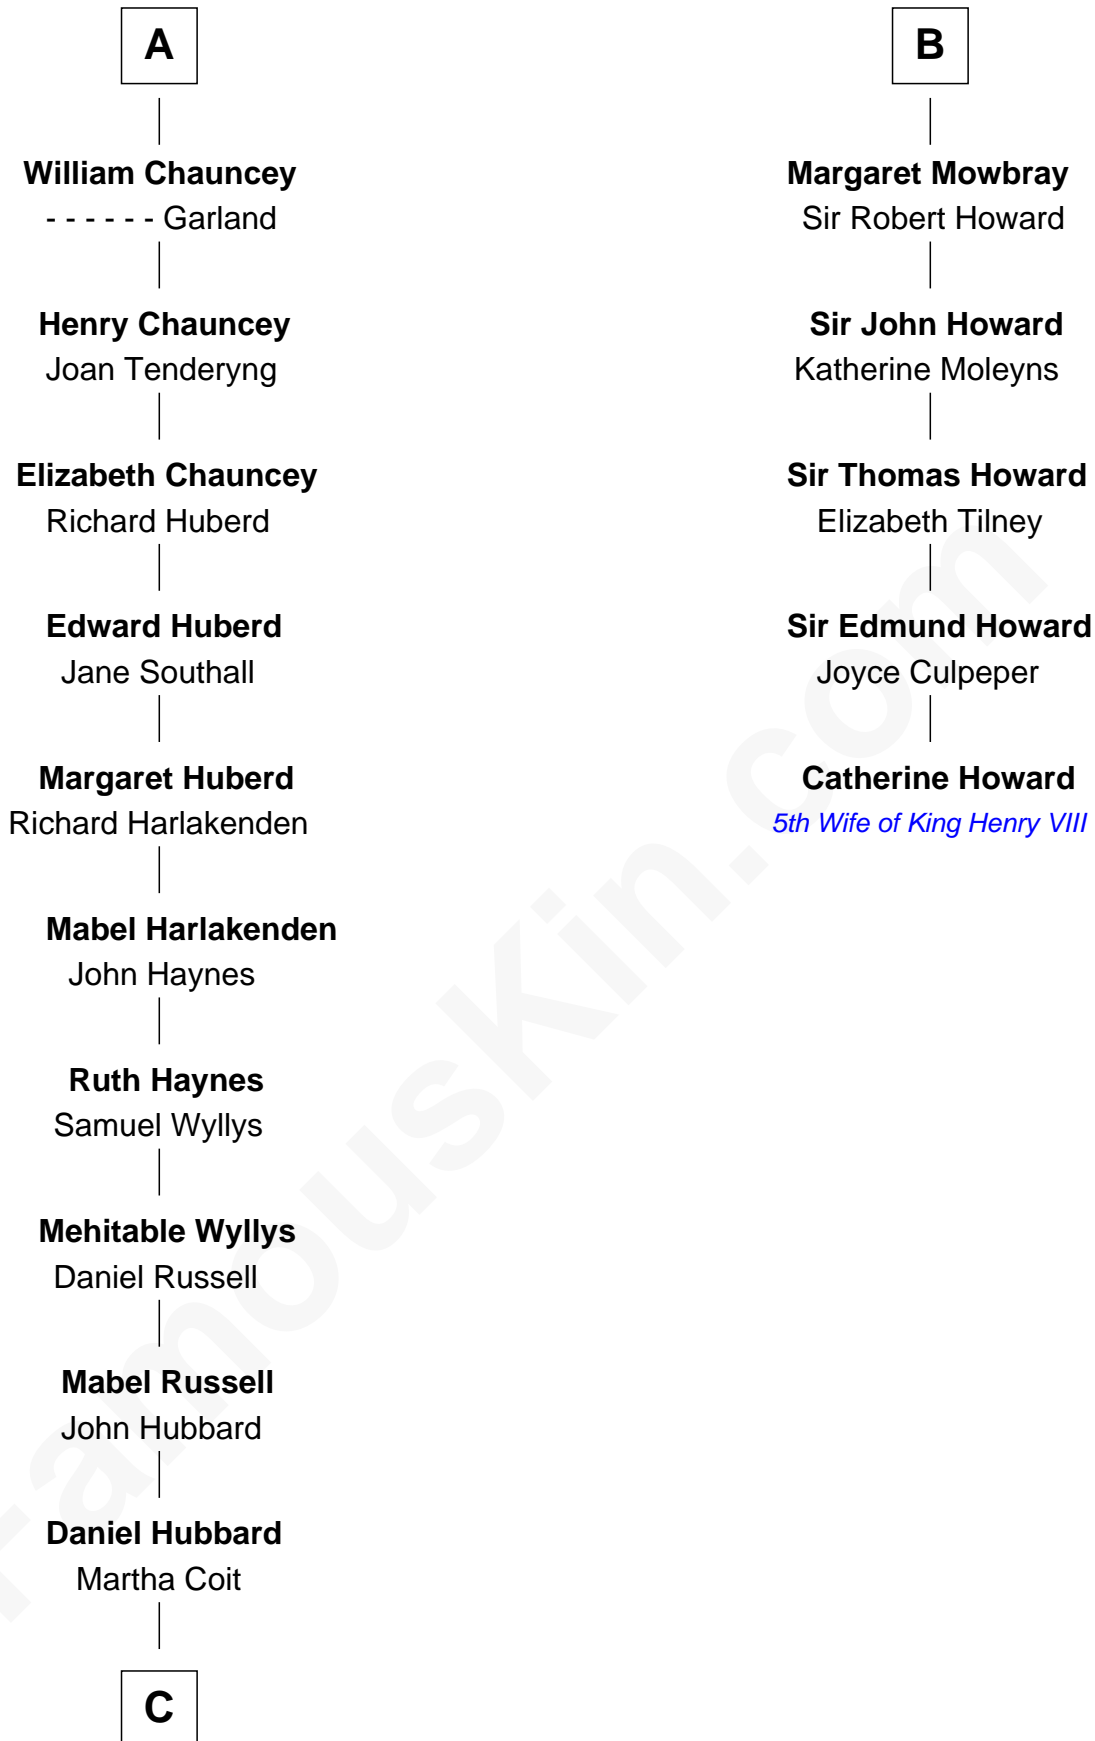

FamousKin.com
Relationship Chart of
Frank Lloyd Wright
American Architect

11th cousin 10 times removed of
Catherine Howard
5th Wife of King Henry VIII

FamousKin.com