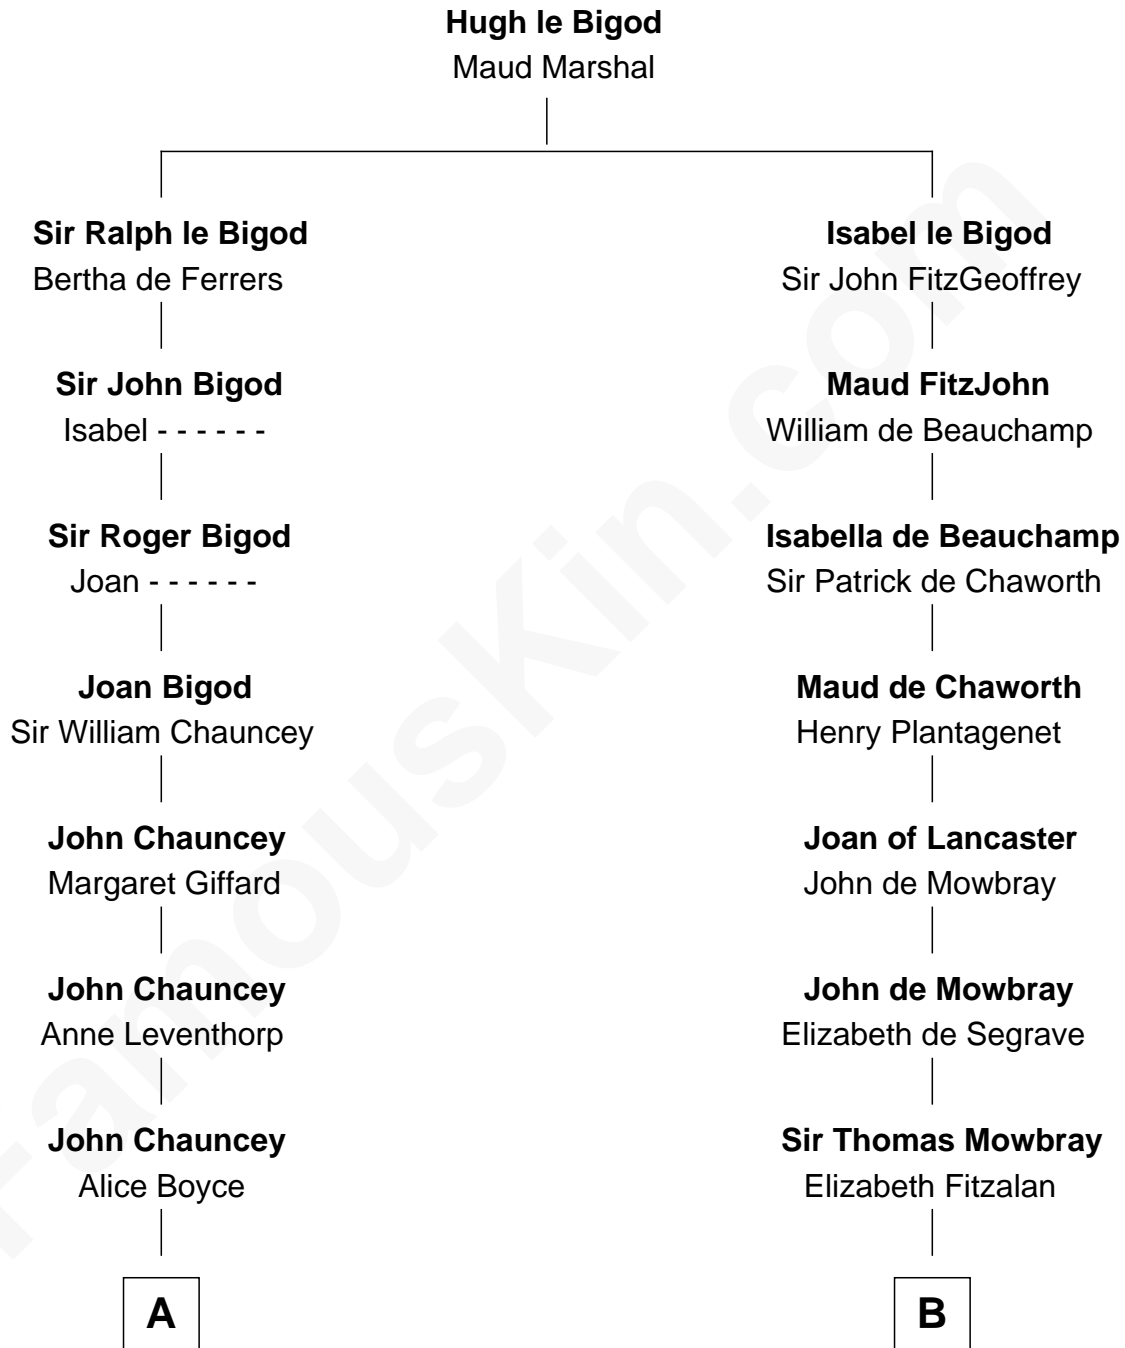

FamousKin.com
Relationship Chart of
Frank Lloyd Wright
American Architect

11th cousin 10 times removed of
Catherine Howard
5th Wife of King Henry VIII

FamousKin.com