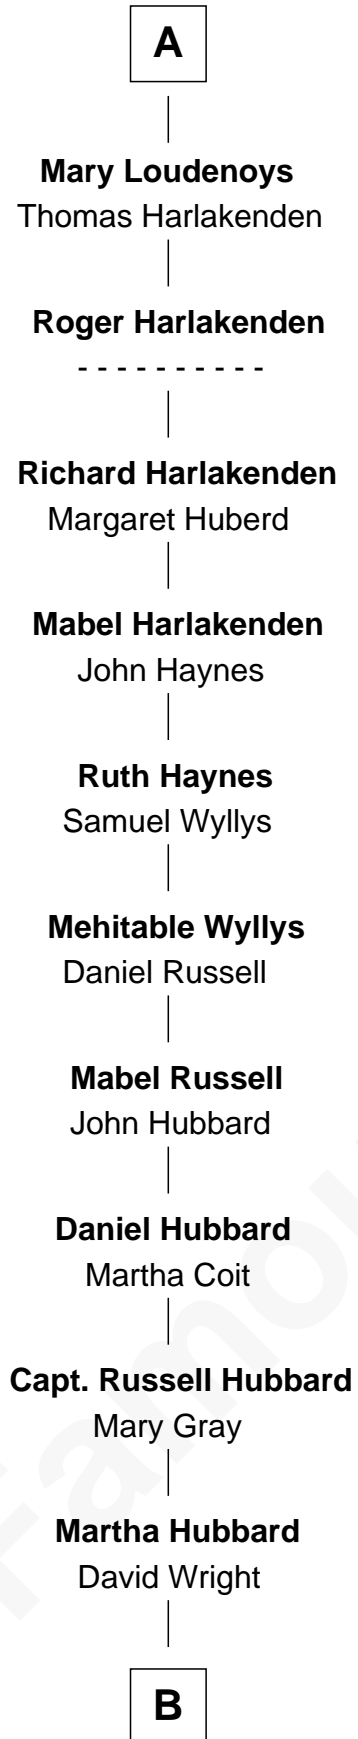

FamousKin.com
Relationship Chart of
Frank Lloyd Wright
American Architect

6th cousin 13 times removed of

Catherine Howard
5th Wife of King Henry VIII

B

—
Rev. David Wright

Abigail Goddard

—
William Carey Wright

Anna Lloyd Jones

—
Frank Lloyd Wright

American Architect

FamousKin.com