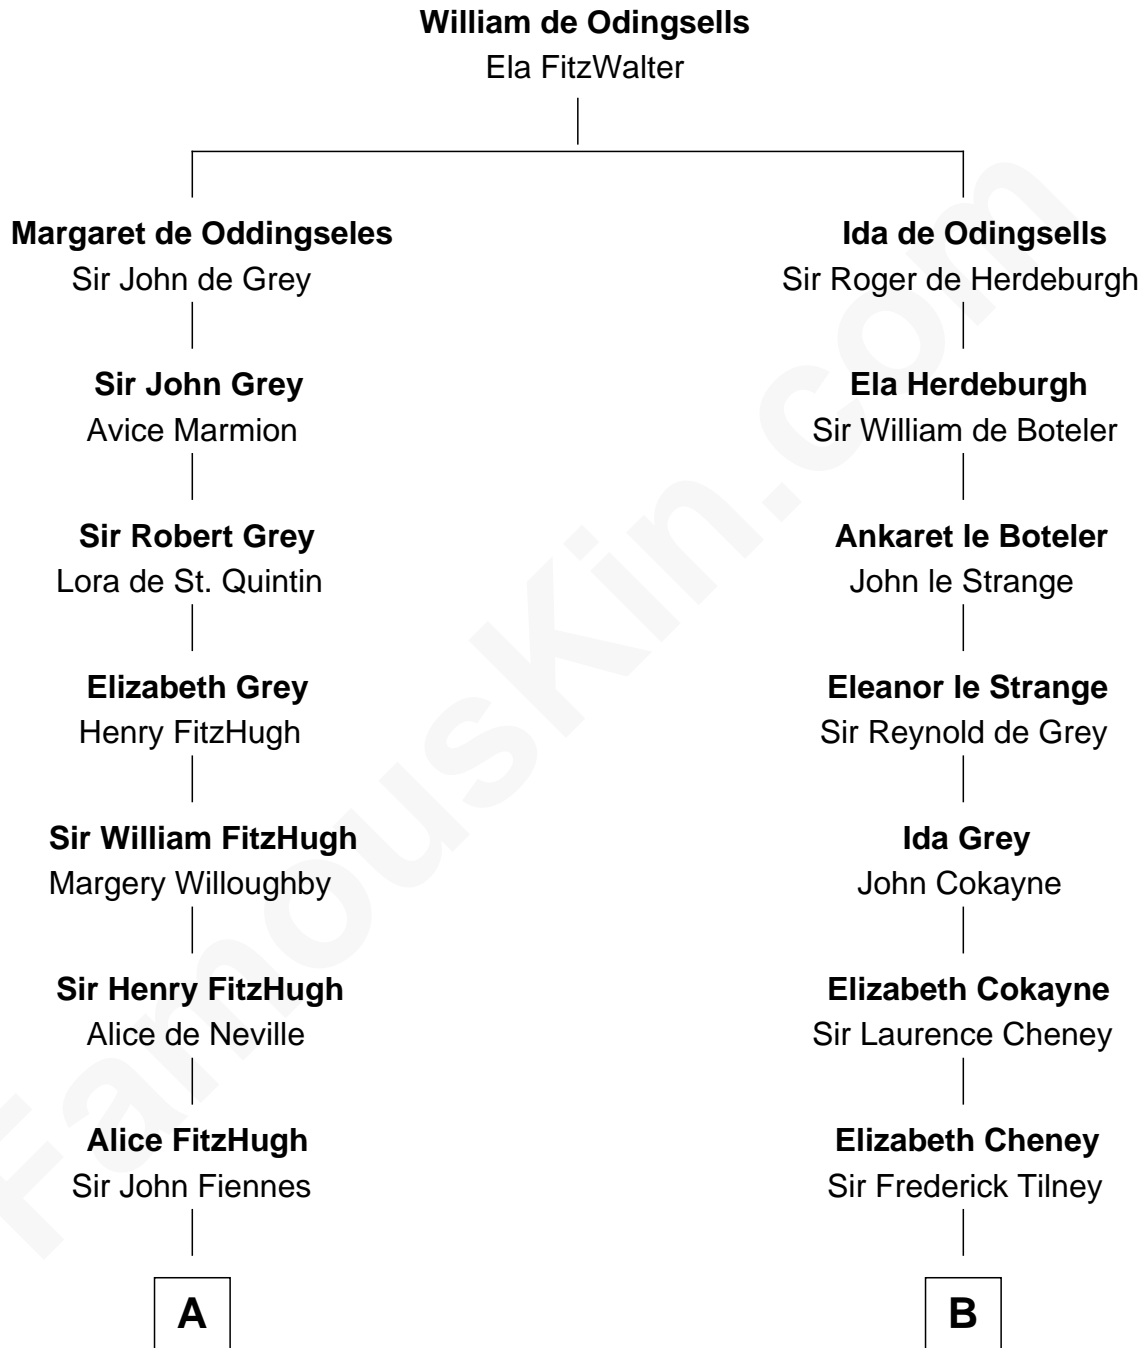

**FamousKin.com**  
**Relationship Chart of**  
**Frank Lloyd Wright**  
*American Architect*

9th cousin 12 times removed of

**Catherine Howard**  
*5th Wife of King Henry VIII*

FamousKin.com