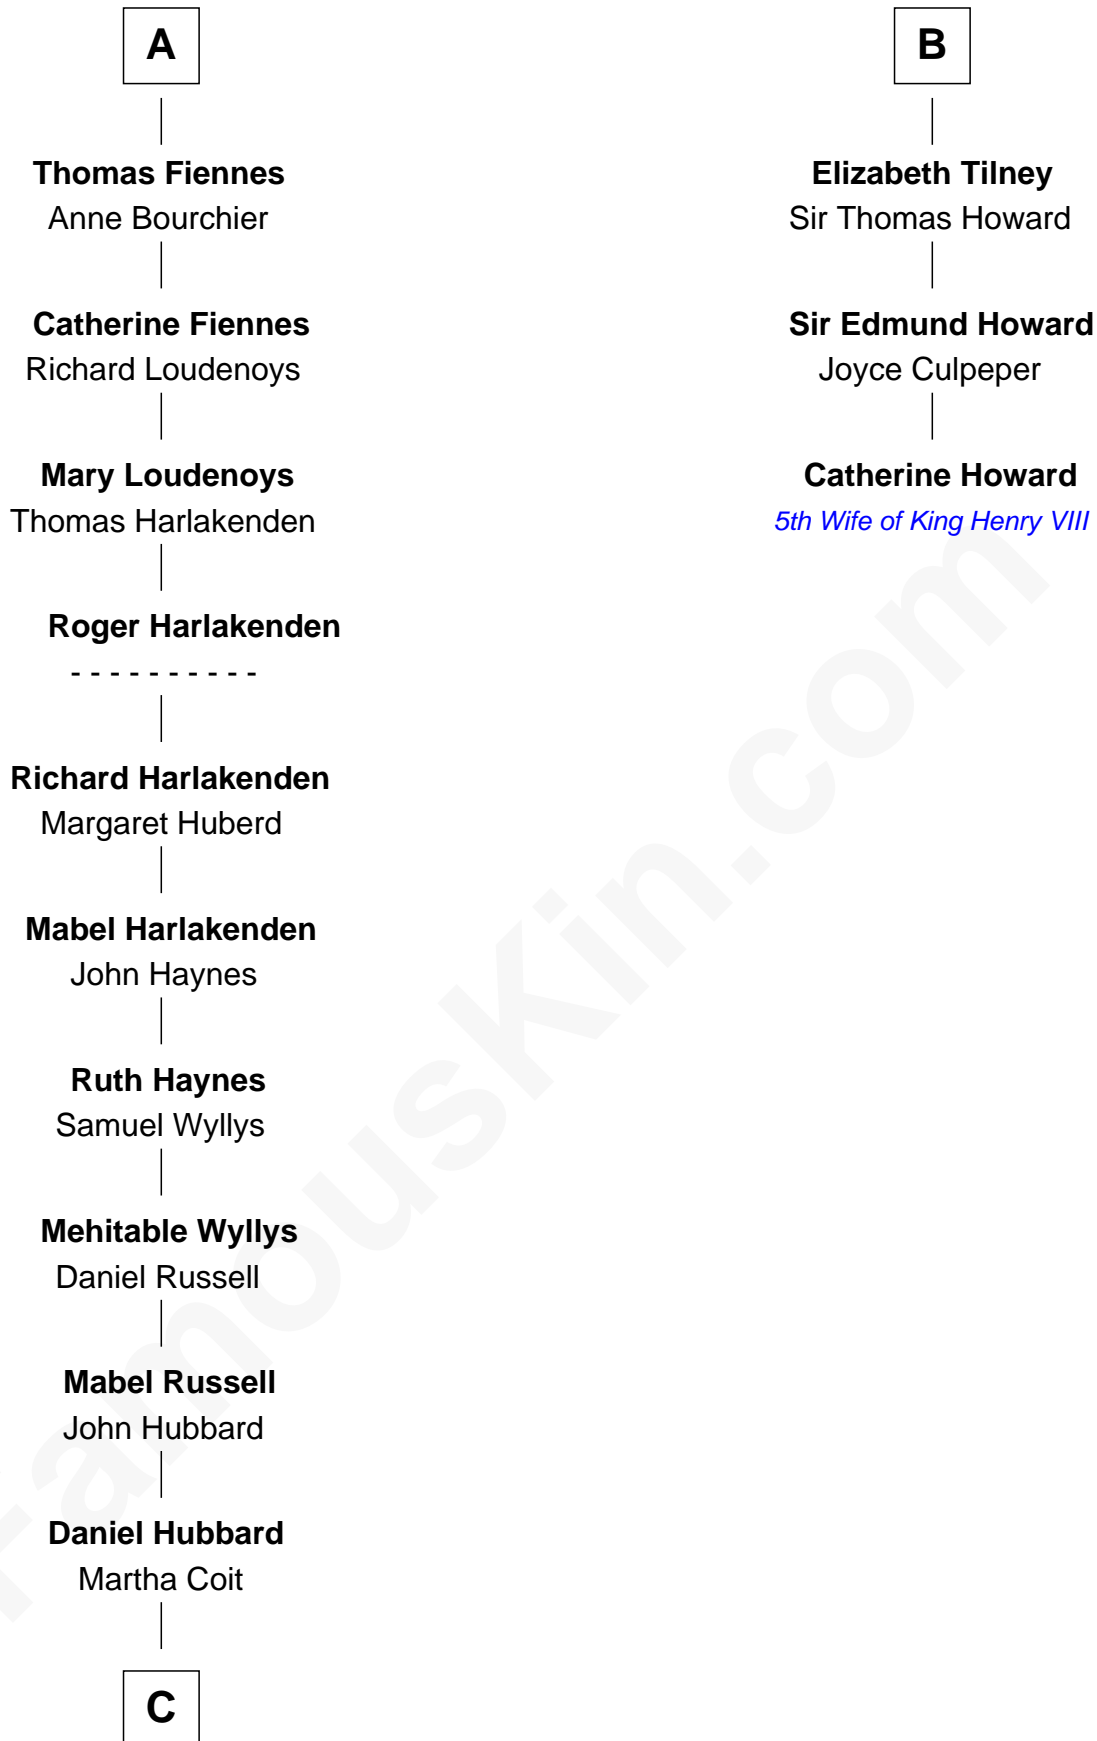

**FamousKin.com**  
**Relationship Chart of**  
**Frank Lloyd Wright**  
*American Architect*

9th cousin 12 times removed of

**Catherine Howard**  
*5th Wife of King Henry VIII*

FamousKin.com