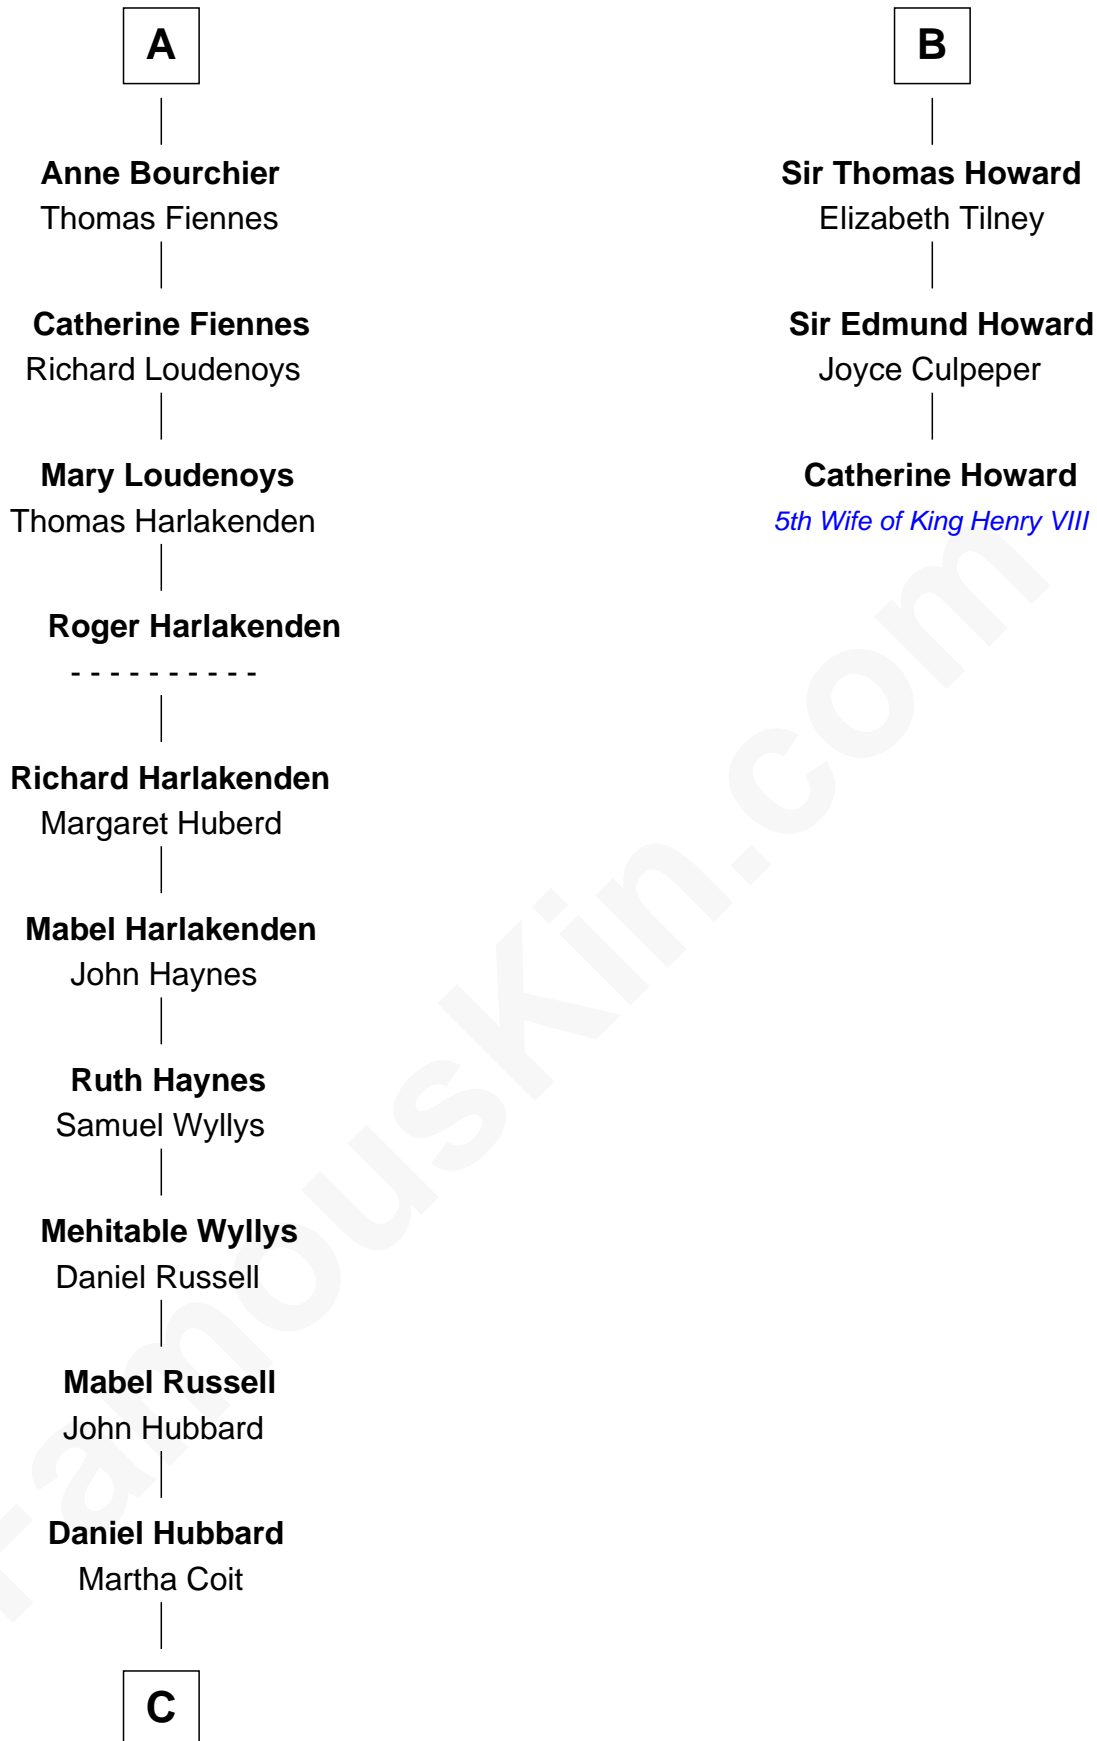

FamousKin.com
Relationship Chart of
Frank Lloyd Wright
American Architect

9th cousin 12 times removed of

Catherine Howard
5th Wife of King Henry VIII

FamousKin.com