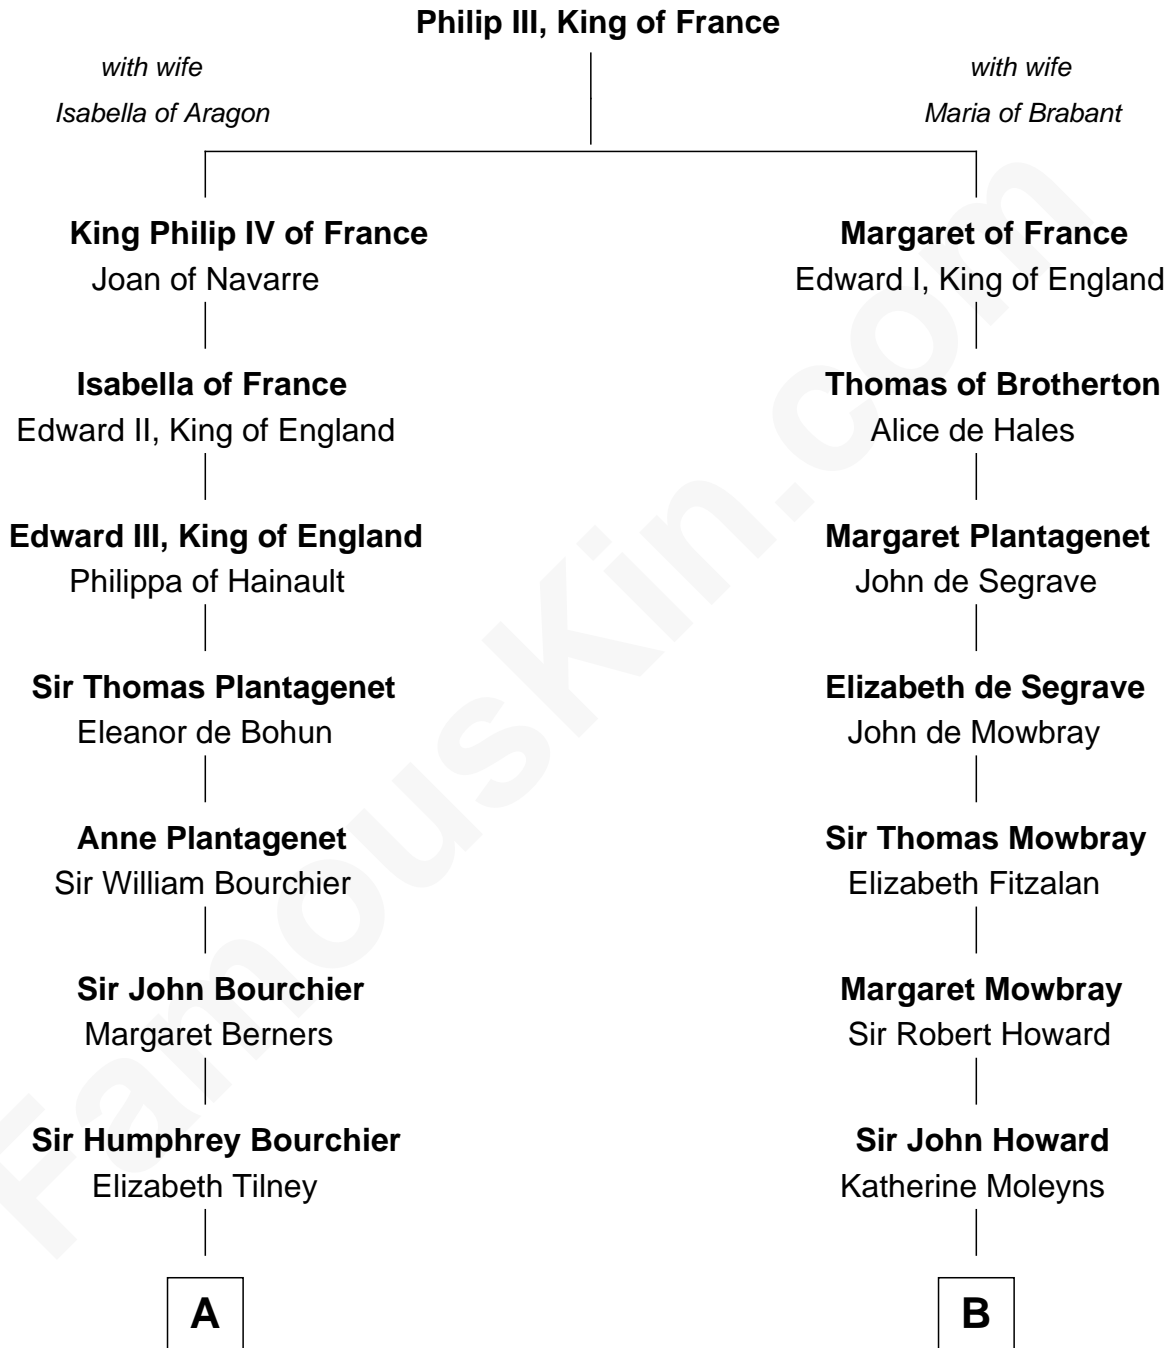

FamousKin.com
Relationship Chart of
Frank Lloyd Wright
American Architect

9th cousin 12 times removed of

Catherine Howard
5th Wife of King Henry VIII

FamousKin.com