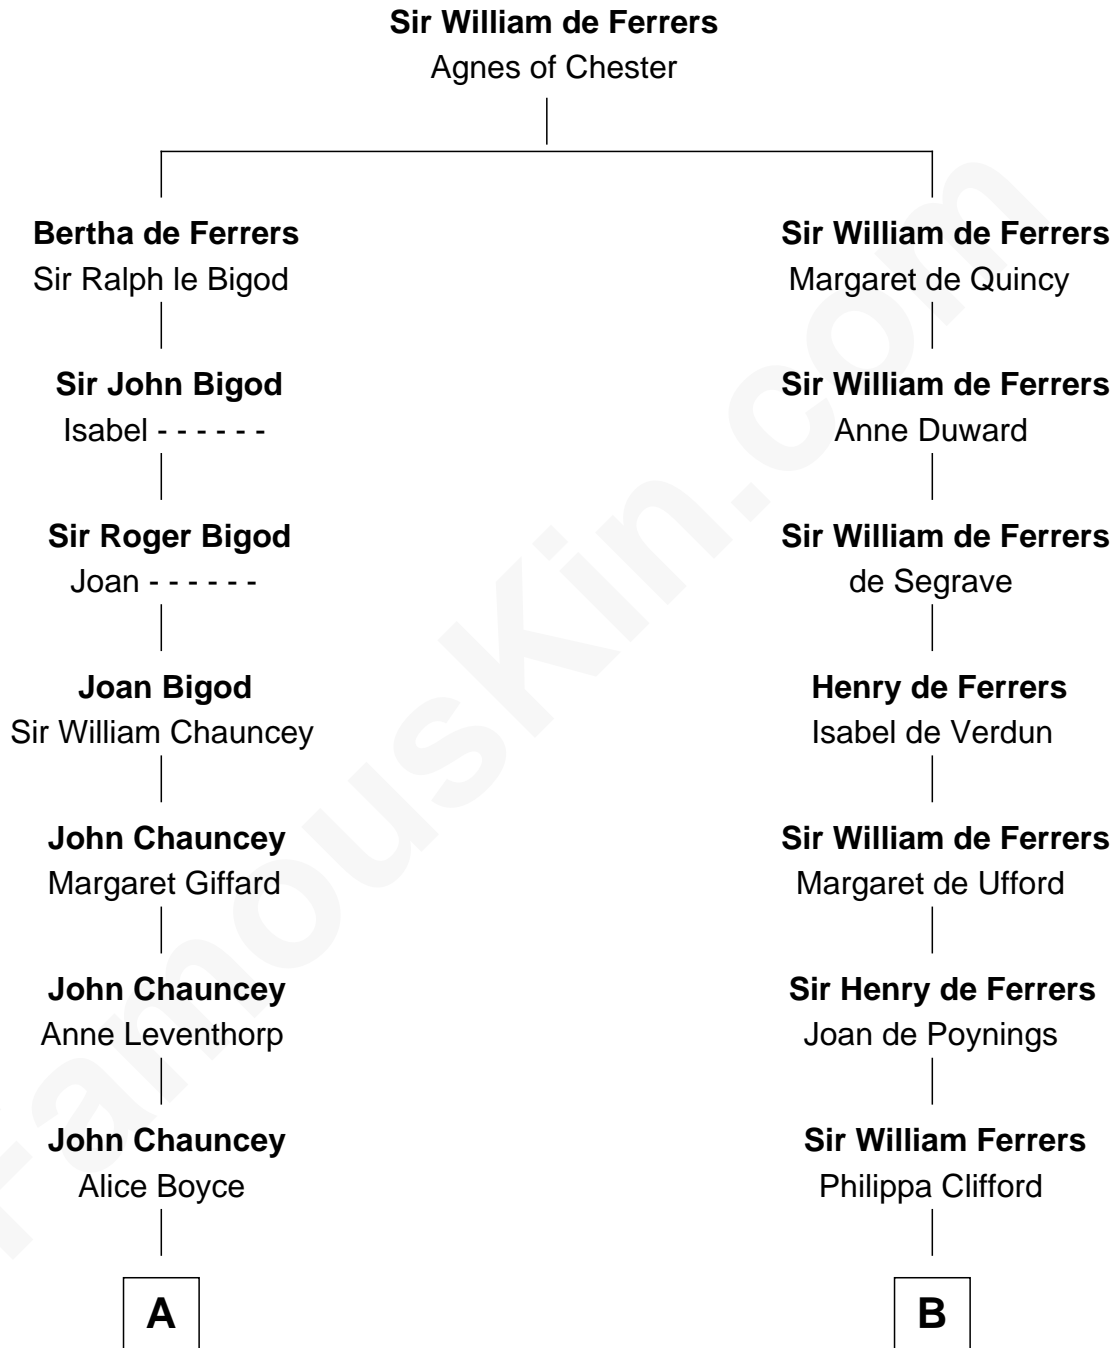

FamousKin.com
Relationship Chart of
Frank Lloyd Wright
American Architect

10th cousin 11 times removed of
Catherine Howard
5th Wife of King Henry VIII

FamousKin.com