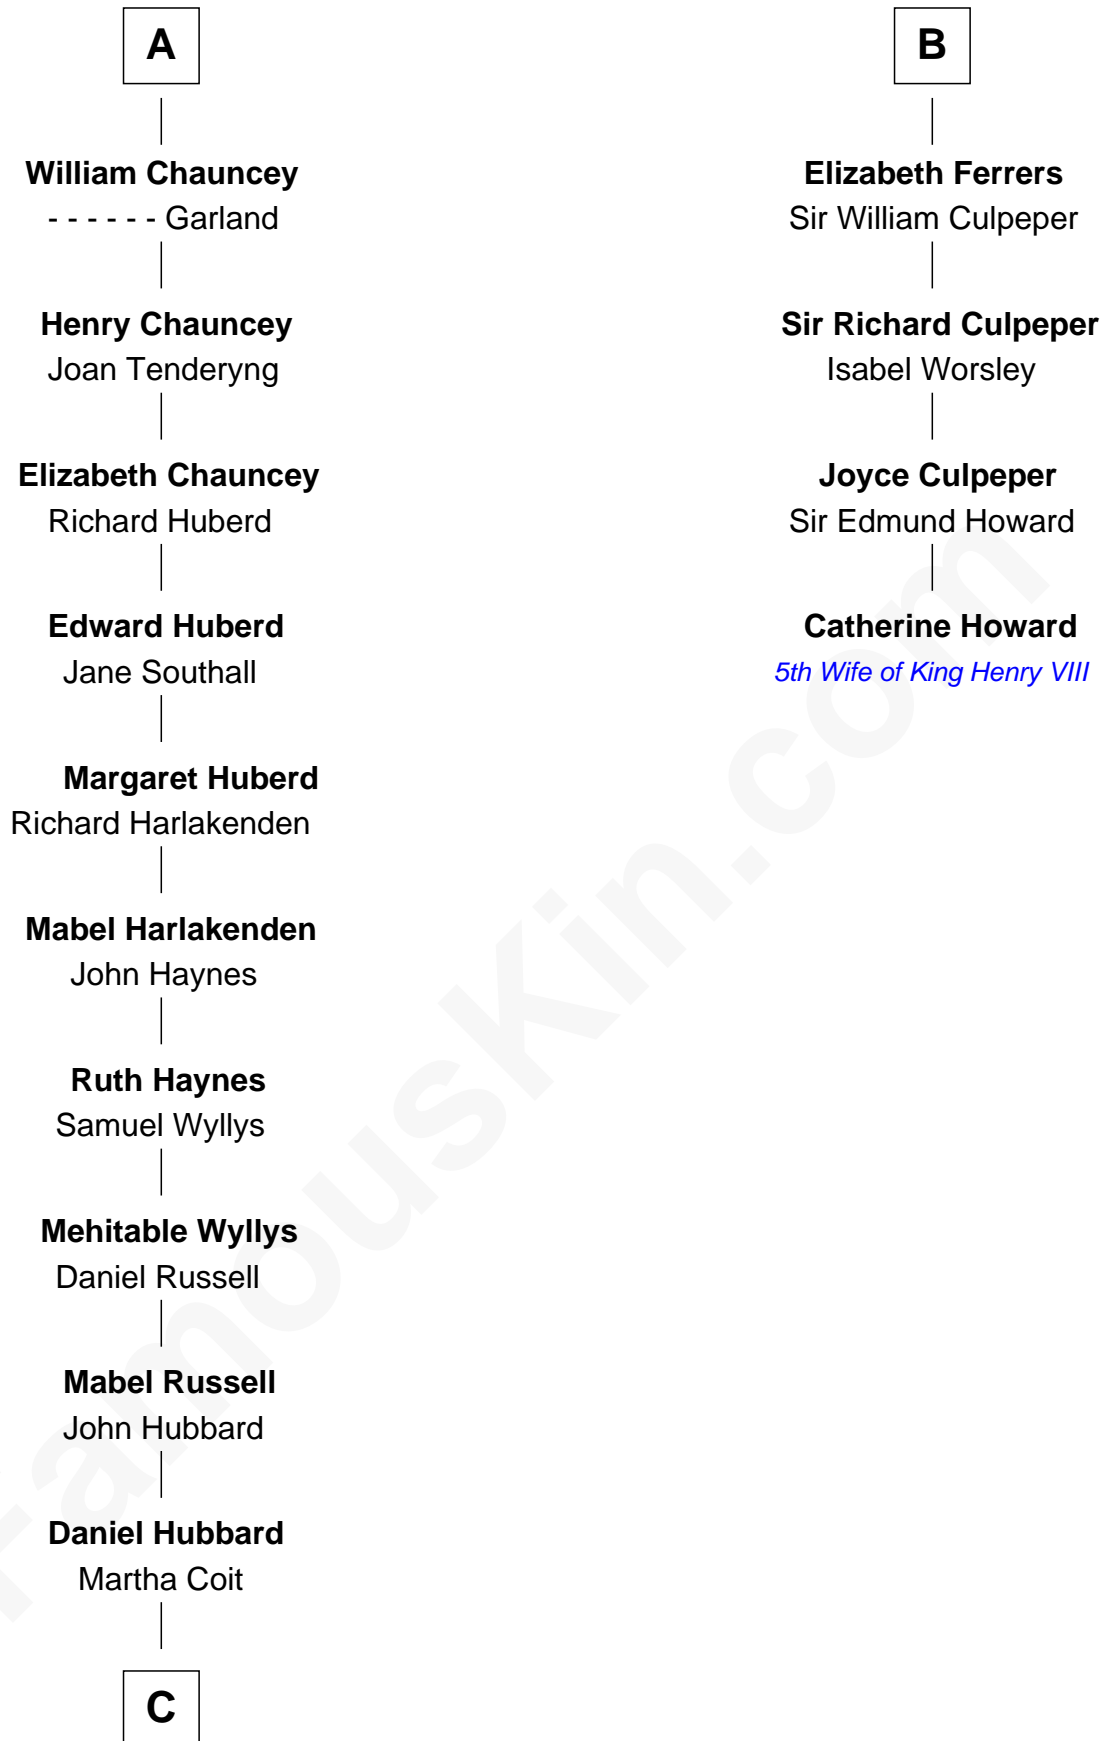

FamousKin.com
Relationship Chart of
Frank Lloyd Wright
American Architect

10th cousin 11 times removed of
Catherine Howard
5th Wife of King Henry VIII

FamousKin.com