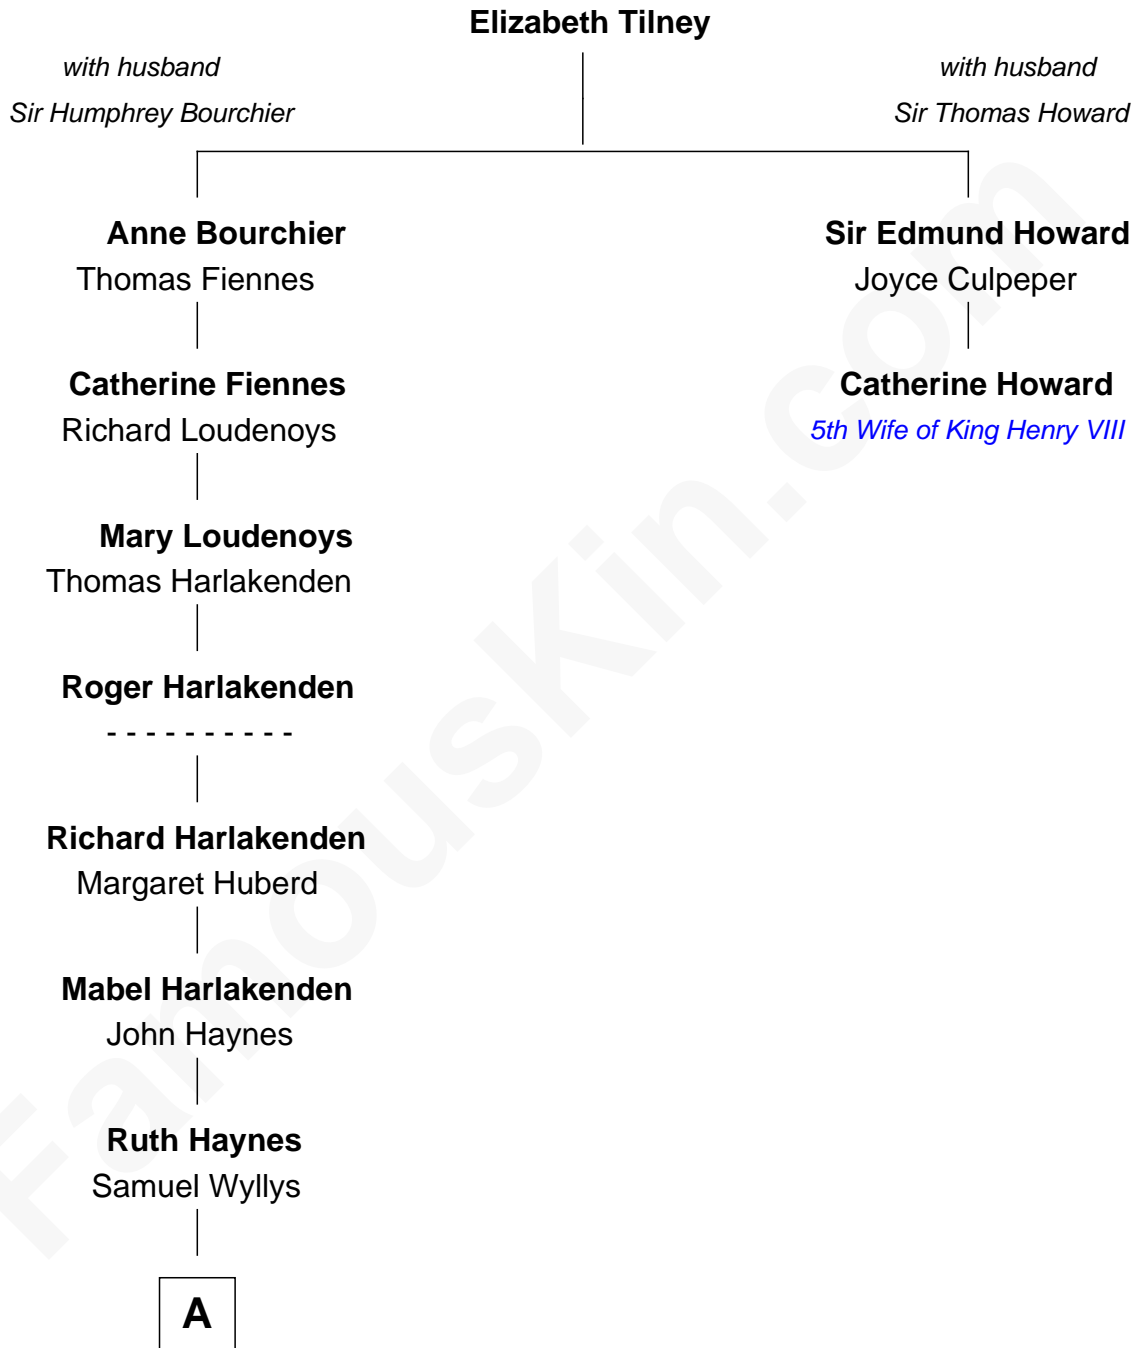

FamousKin.com
Relationship Chart of
Frank Lloyd Wright
American Architect

1st cousin 13 times removed of

Catherine Howard
5th Wife of King Henry VIII

A

—
Mehitable Wyllys

Daniel Russell

—
Mabel Russell

John Hubbard