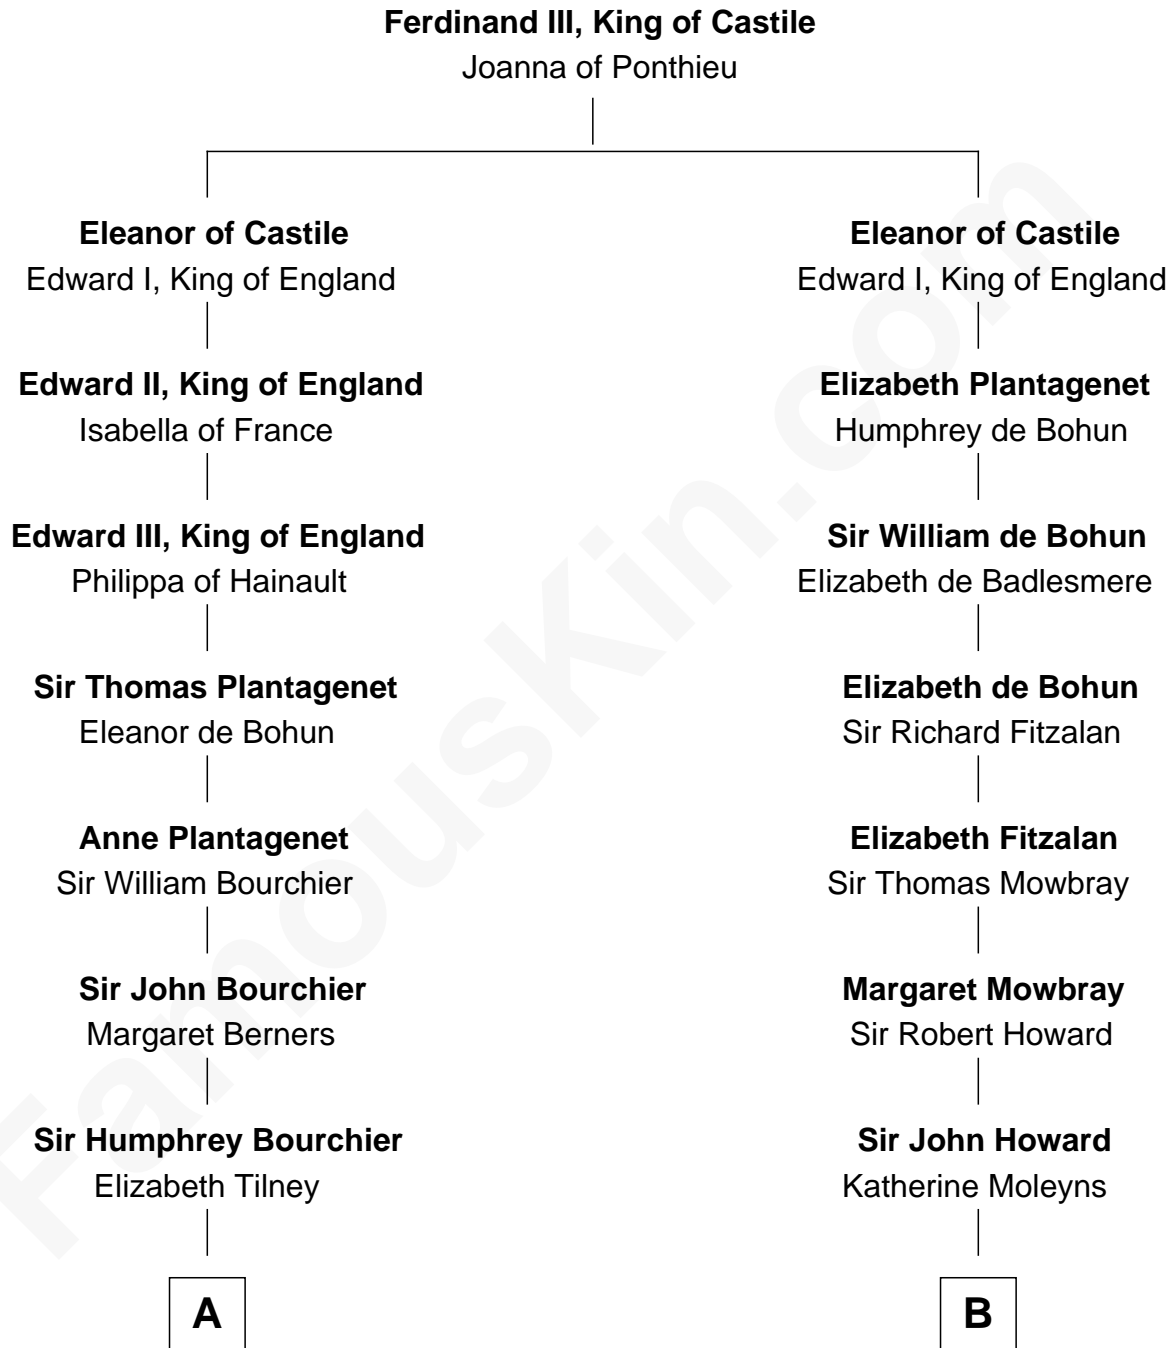

FamousKin.com
Relationship Chart of
Frank Lloyd Wright
American Architect

9th cousin 12 times removed of
Catherine Howard
5th Wife of King Henry VIII

FamousKin.com