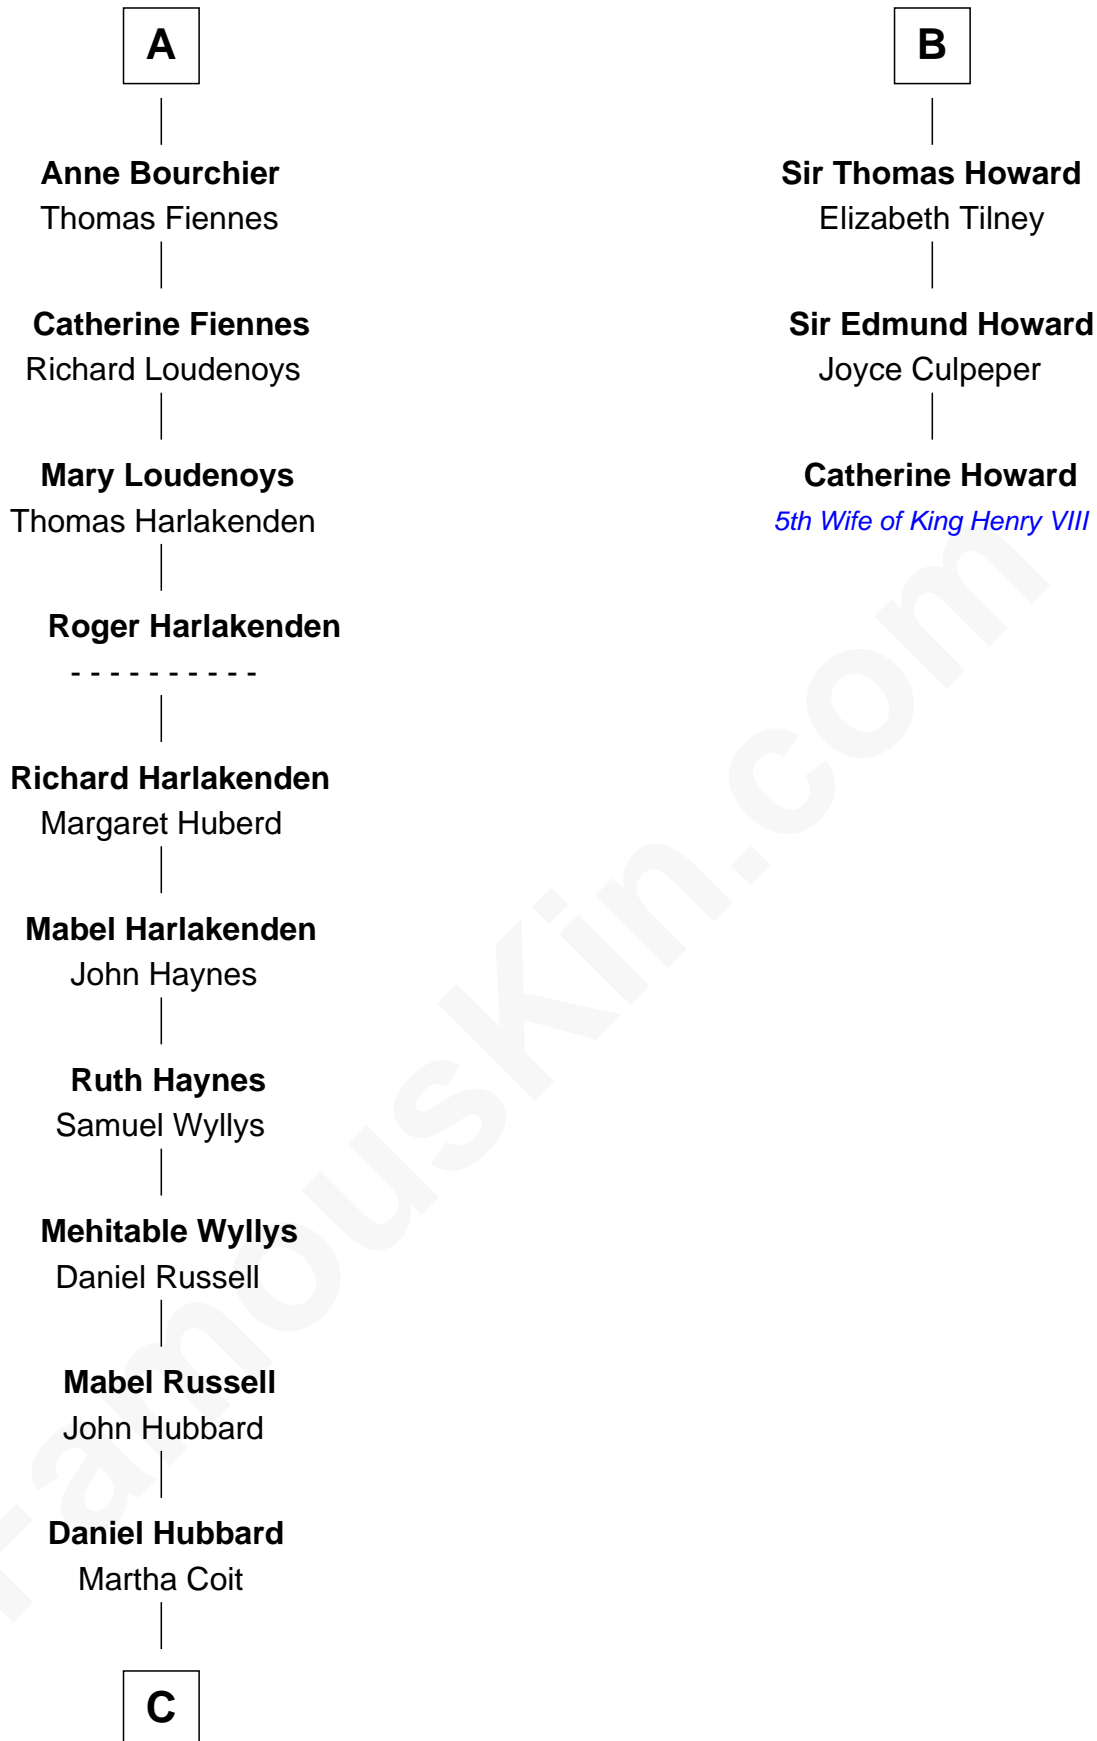

FamousKin.com
Relationship Chart of
Frank Lloyd Wright
American Architect

9th cousin 12 times removed of
Catherine Howard
5th Wife of King Henry VIII

FamousKin.com