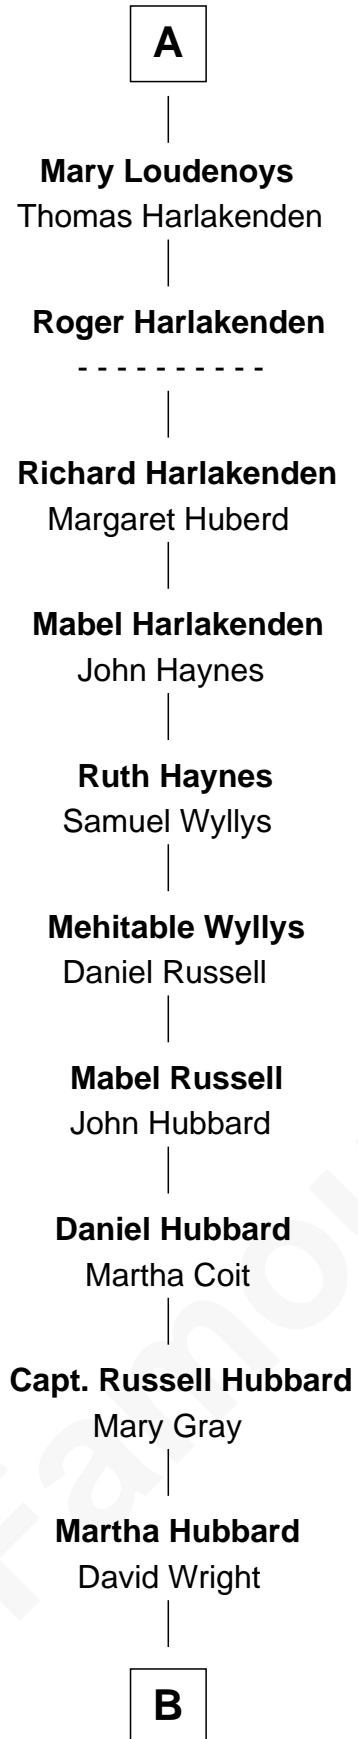

**FamousKin.com**  
**Relationship Chart of**  
**Frank Lloyd Wright**  
*American Architect*

6th cousin 13 times removed of

**Catherine Howard**  
*5th Wife of King Henry VIII*

**Sir William de Bohun**  
 Elizabeth de Badlesmere

**B**

—  
**Rev. David Wright**

Abigail Goddard

—  
**William Carey Wright**

Anna Lloyd Jones

—  
**Frank Lloyd Wright**

*American Architect*

FamousKin.com