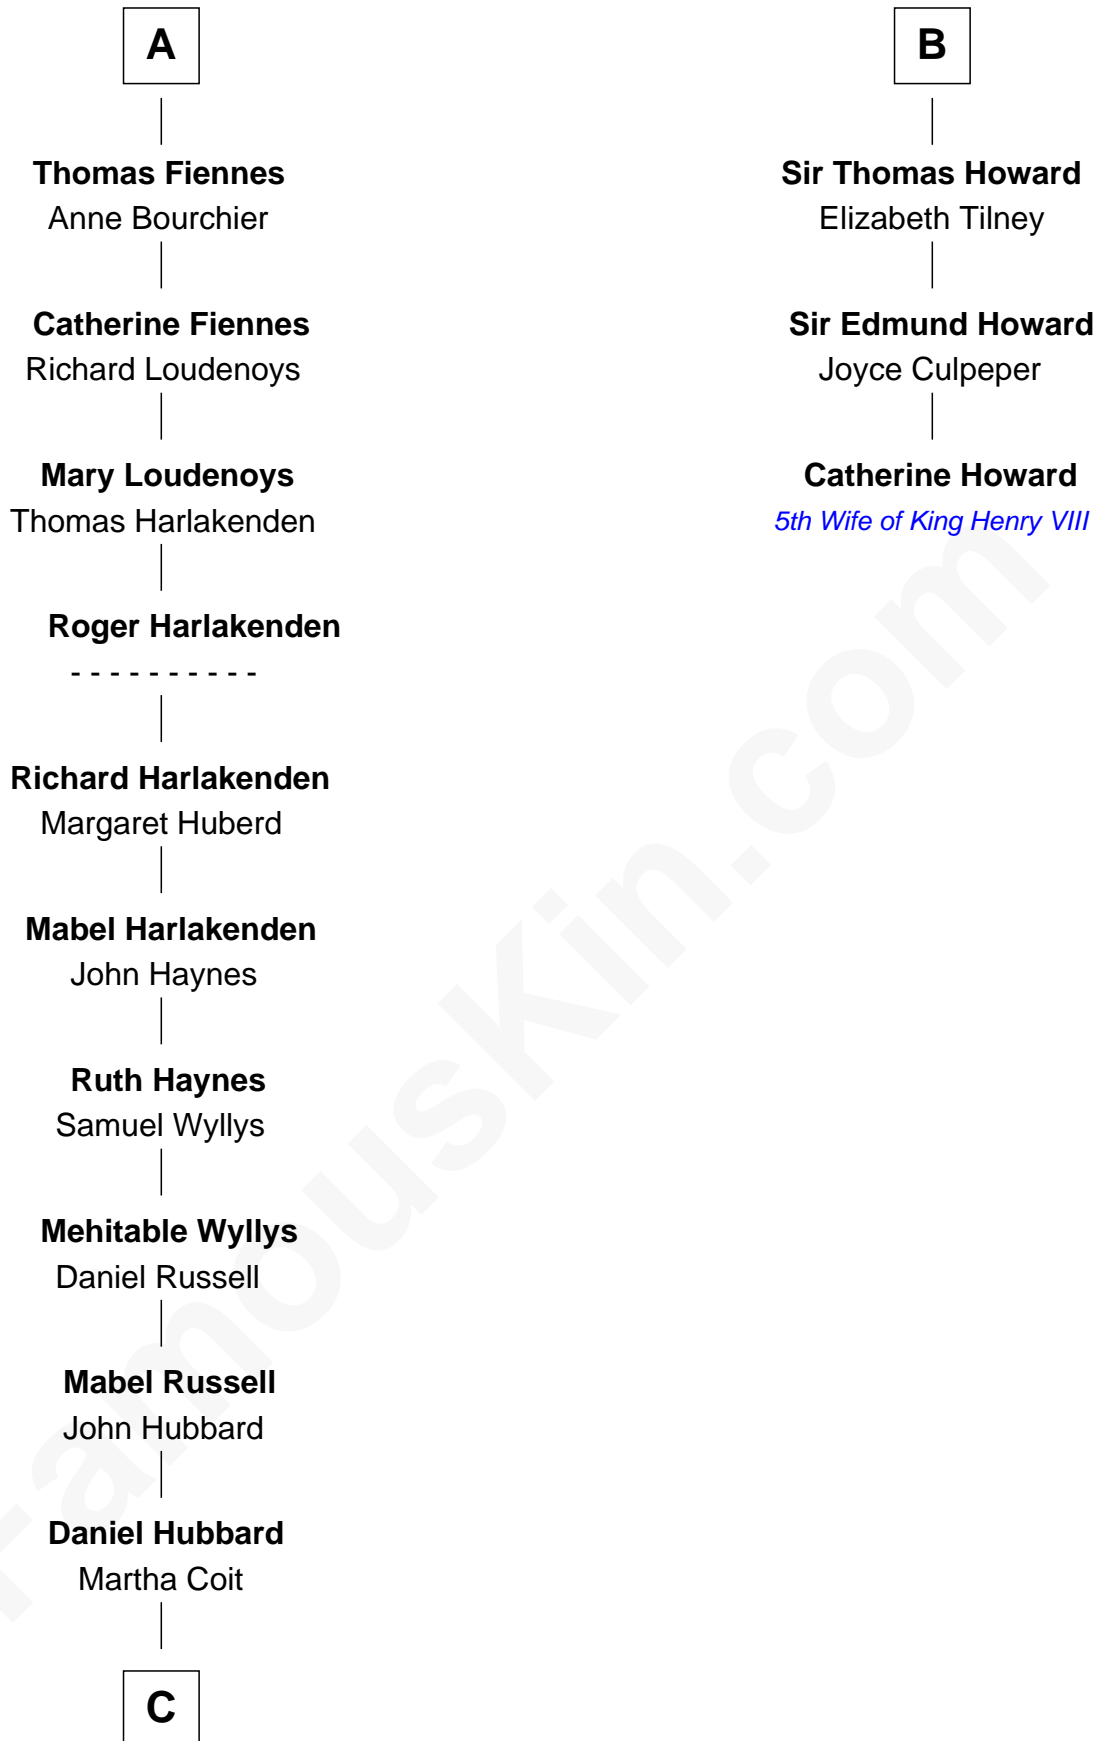

FamousKin.com
Relationship Chart of
Frank Lloyd Wright
American Architect

9th cousin 12 times removed of

Catherine Howard
5th Wife of King Henry VIII

FamousKin.com