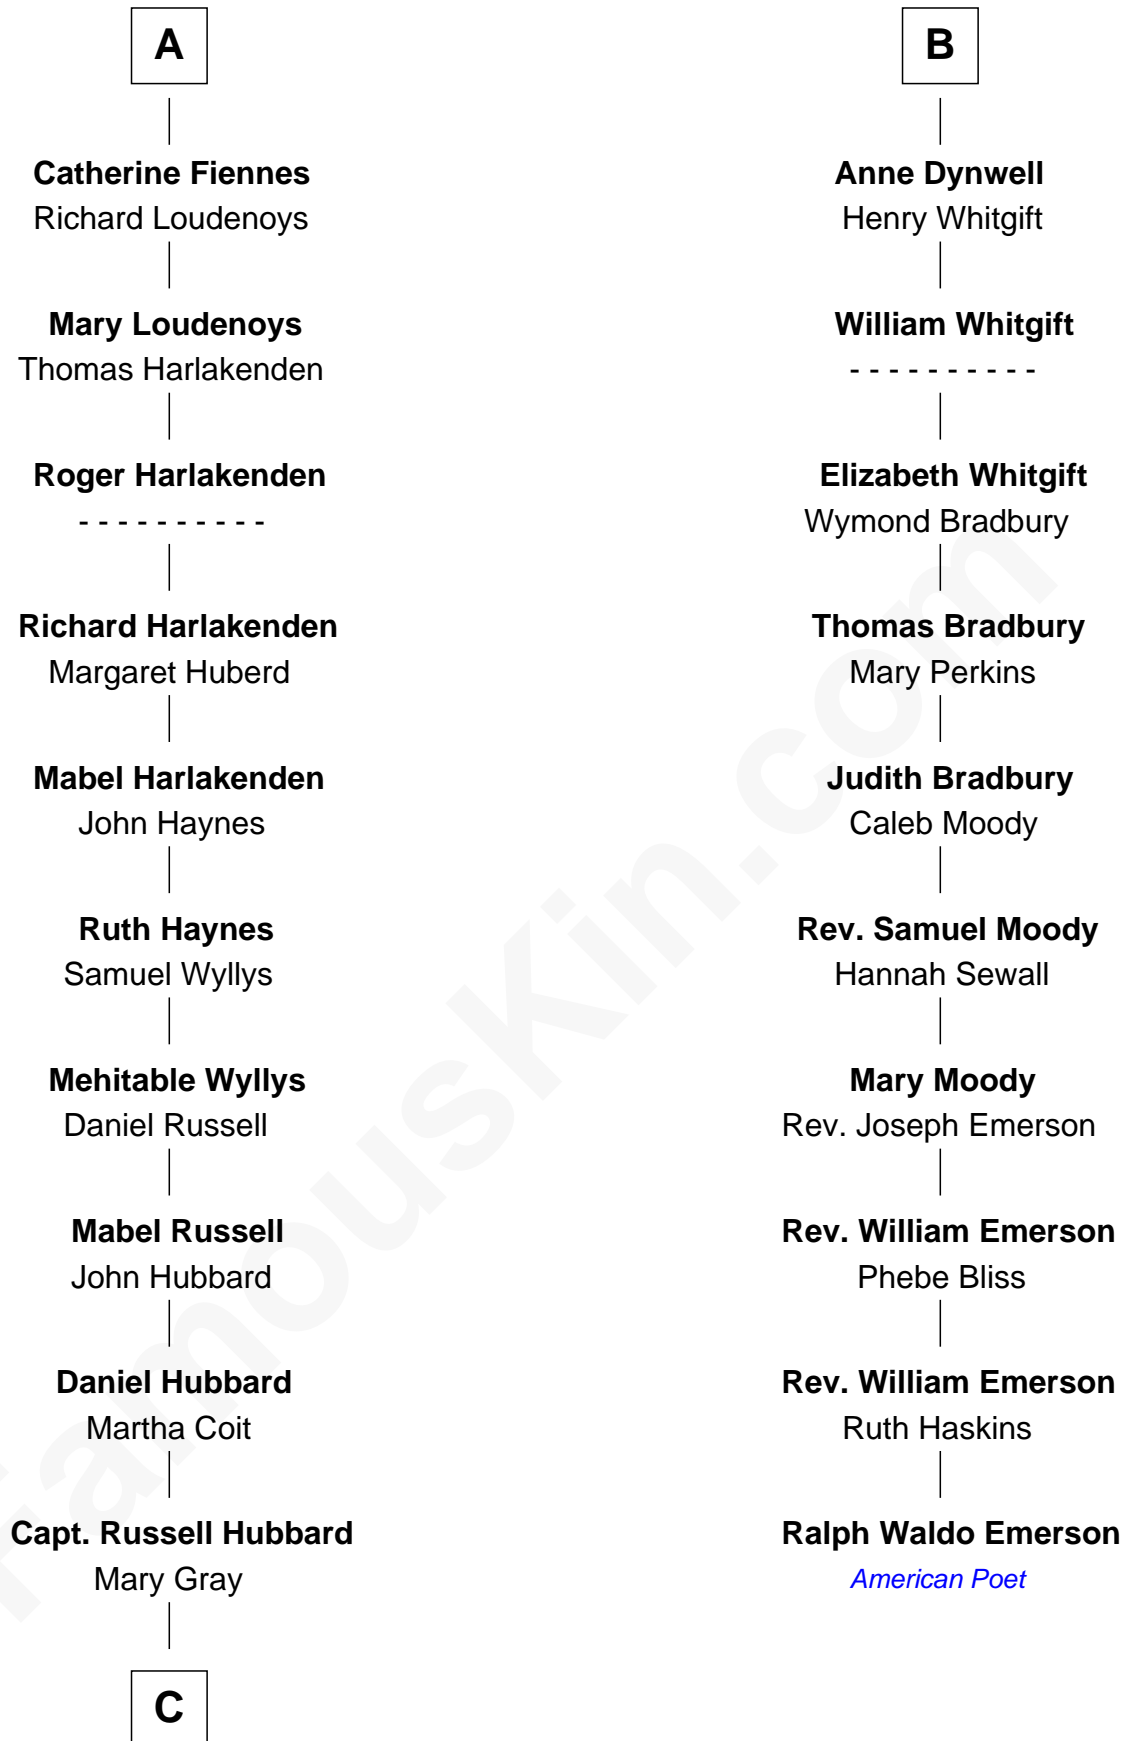

FamousKin.com
Relationship Chart of
Frank Lloyd Wright
American Architect

16th cousin 4 times removed of

Ralph Waldo Emerson
American Poet

Sir Thomas de Beauchamp
 Katherine de Mortimer

C

—
Martha Hubbard

David Wright

—
Rev. David Wright

Abigail Goddard

—
William Carey Wright

Anna Lloyd Jones

—
Frank Lloyd Wright

American Architect

FamousKin.com