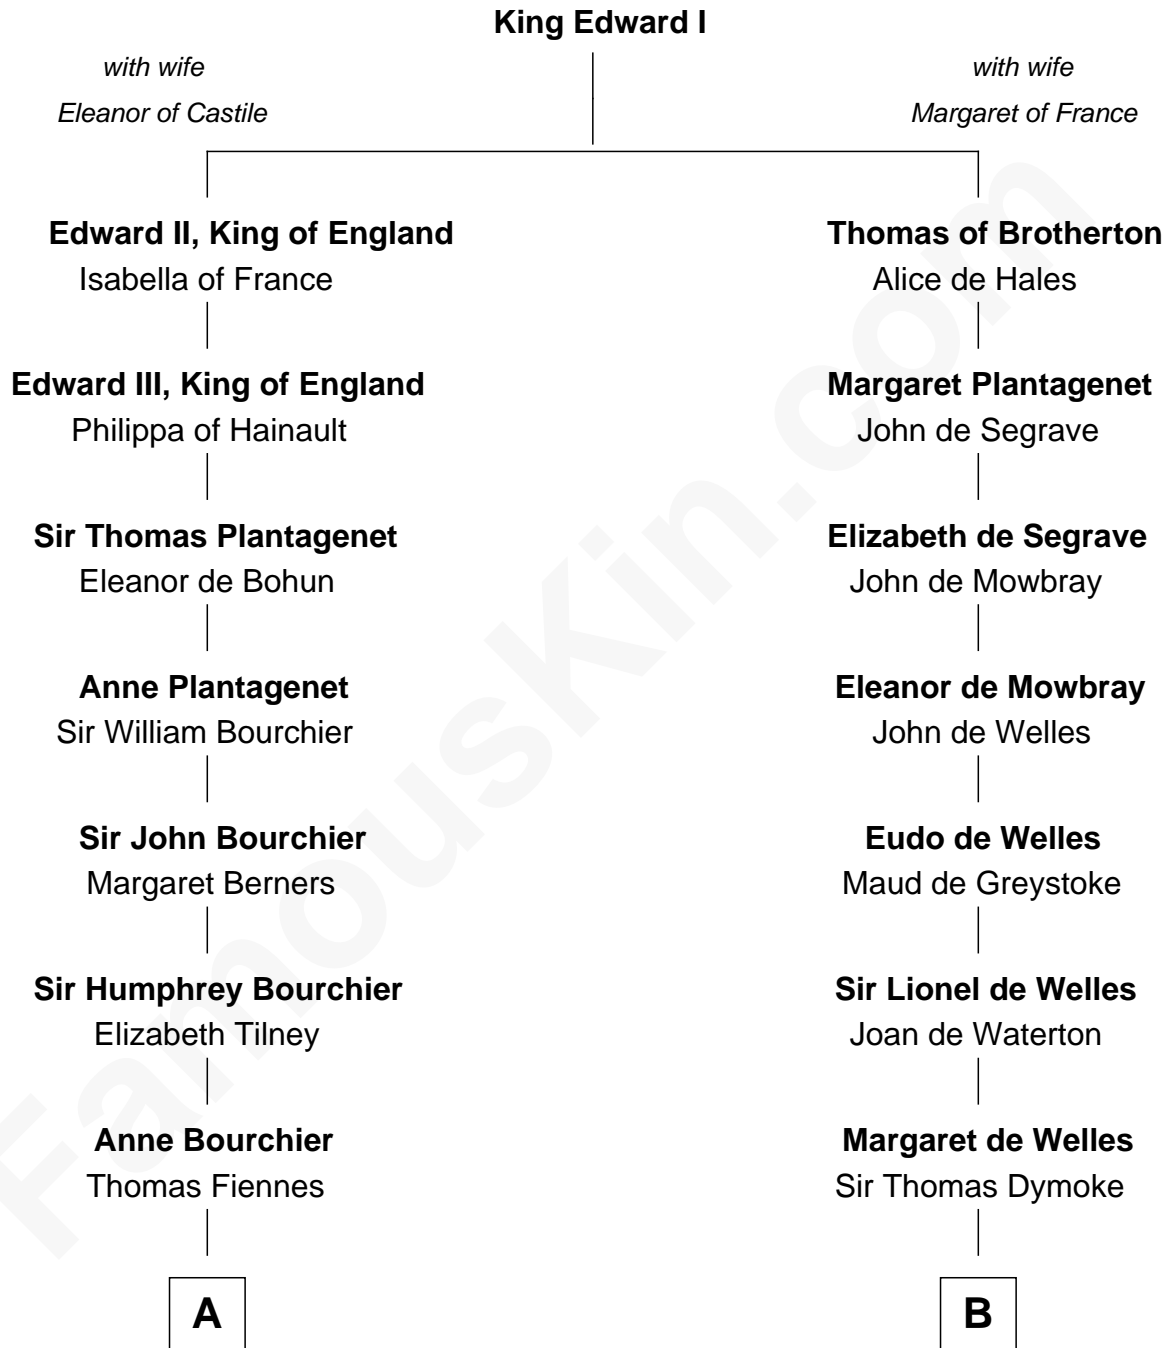

FamousKin.com
Relationship Chart of
Frank Lloyd Wright
American Architect

18th cousin 2 times removed of
Ralph Waldo Emerson
American Poet

FamousKin.com