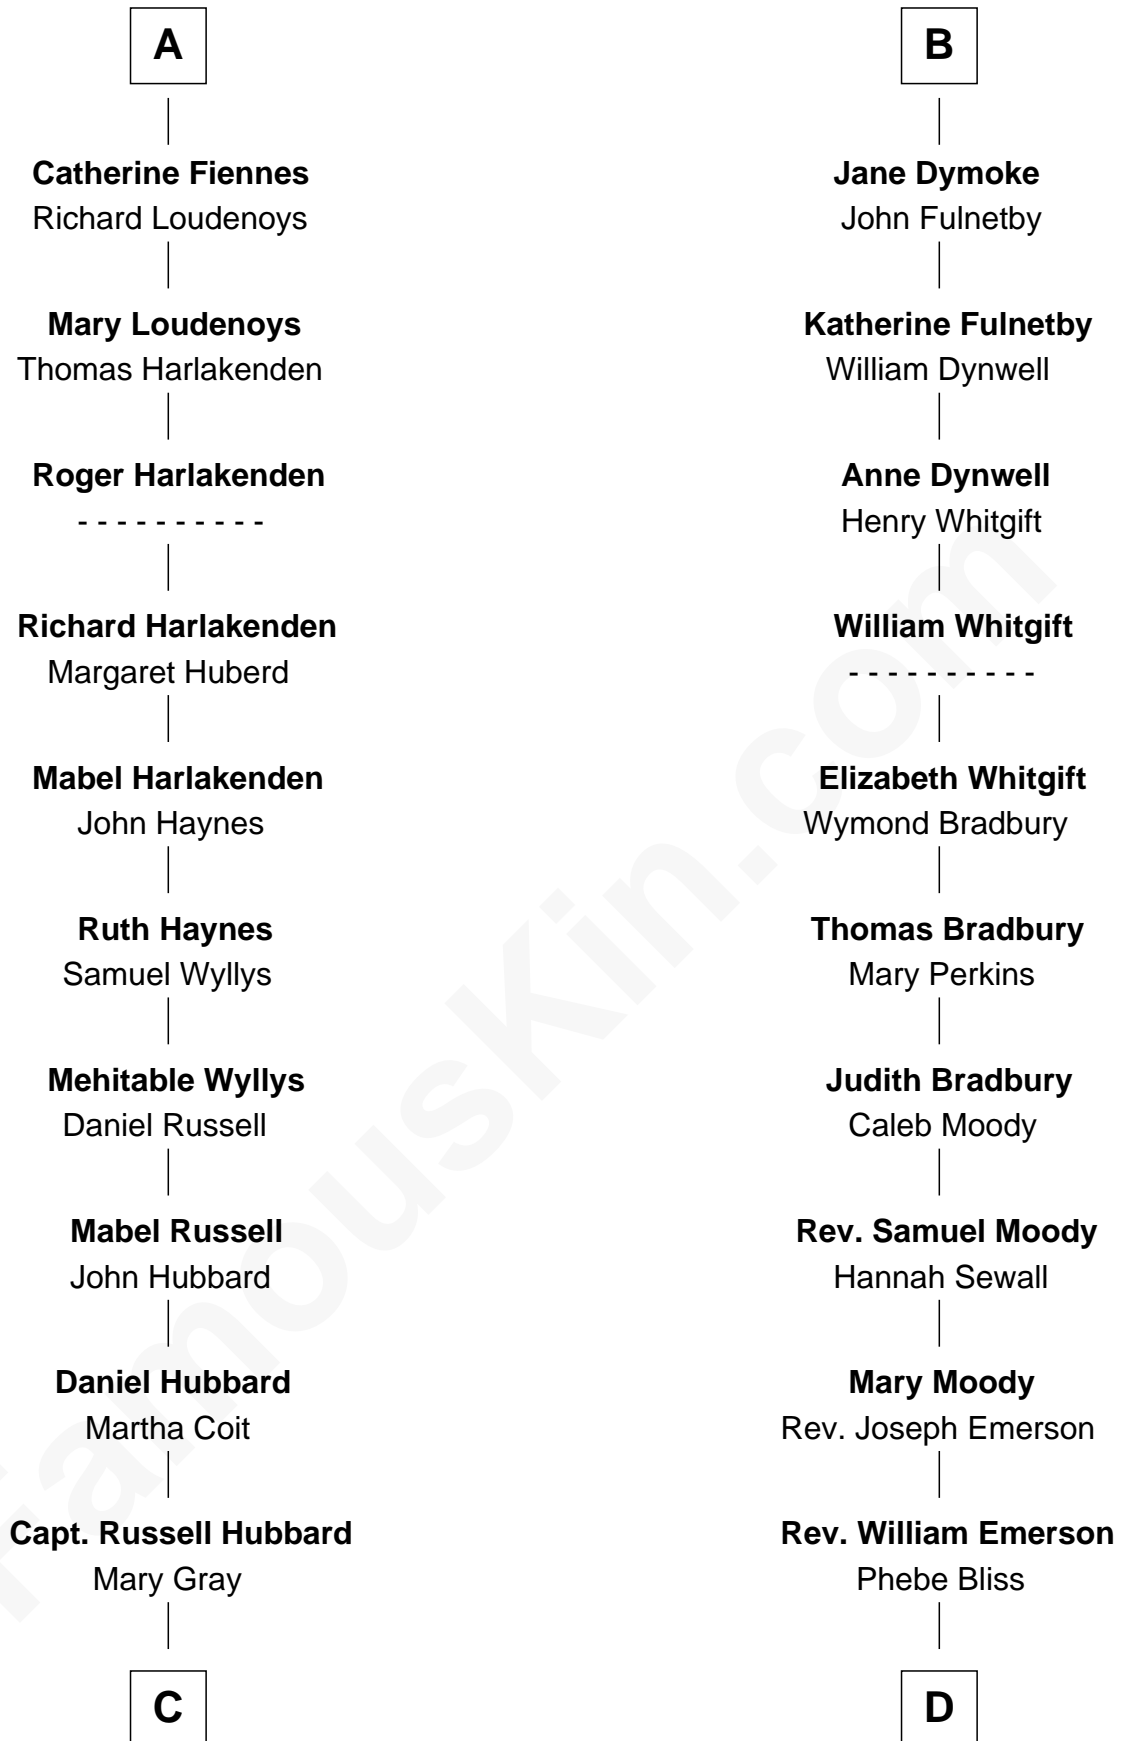

FamousKin.com
Relationship Chart of
Frank Lloyd Wright
American Architect

18th cousin 2 times removed of
Ralph Waldo Emerson
American Poet

FamousKin.com