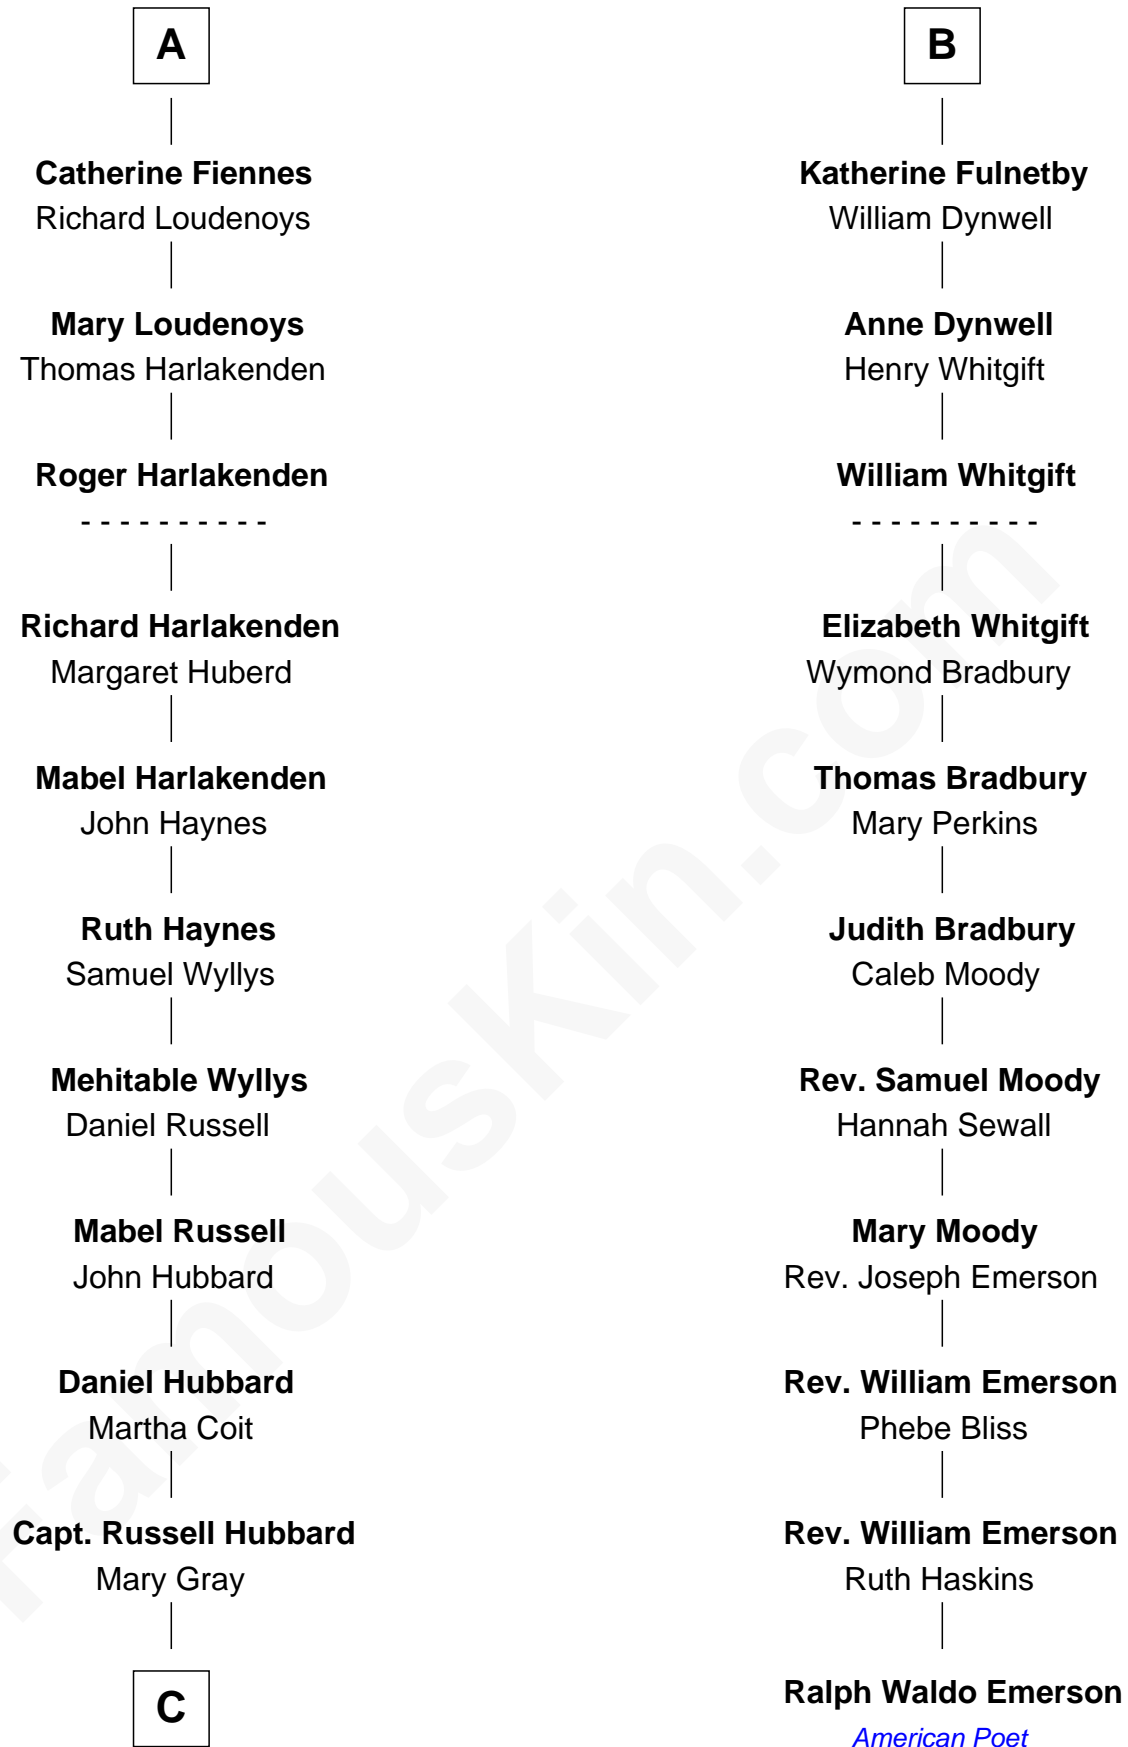

FamousKin.com
Relationship Chart of
Frank Lloyd Wright
American Architect

17th cousin 3 times removed of
Ralph Waldo Emerson
American Poet

C

—
Martha Hubbard

David Wright

—
Rev. David Wright

Abigail Goddard

—
William Carey Wright

Anna Lloyd Jones

—
Frank Lloyd Wright

American Architect

FamousKin.com