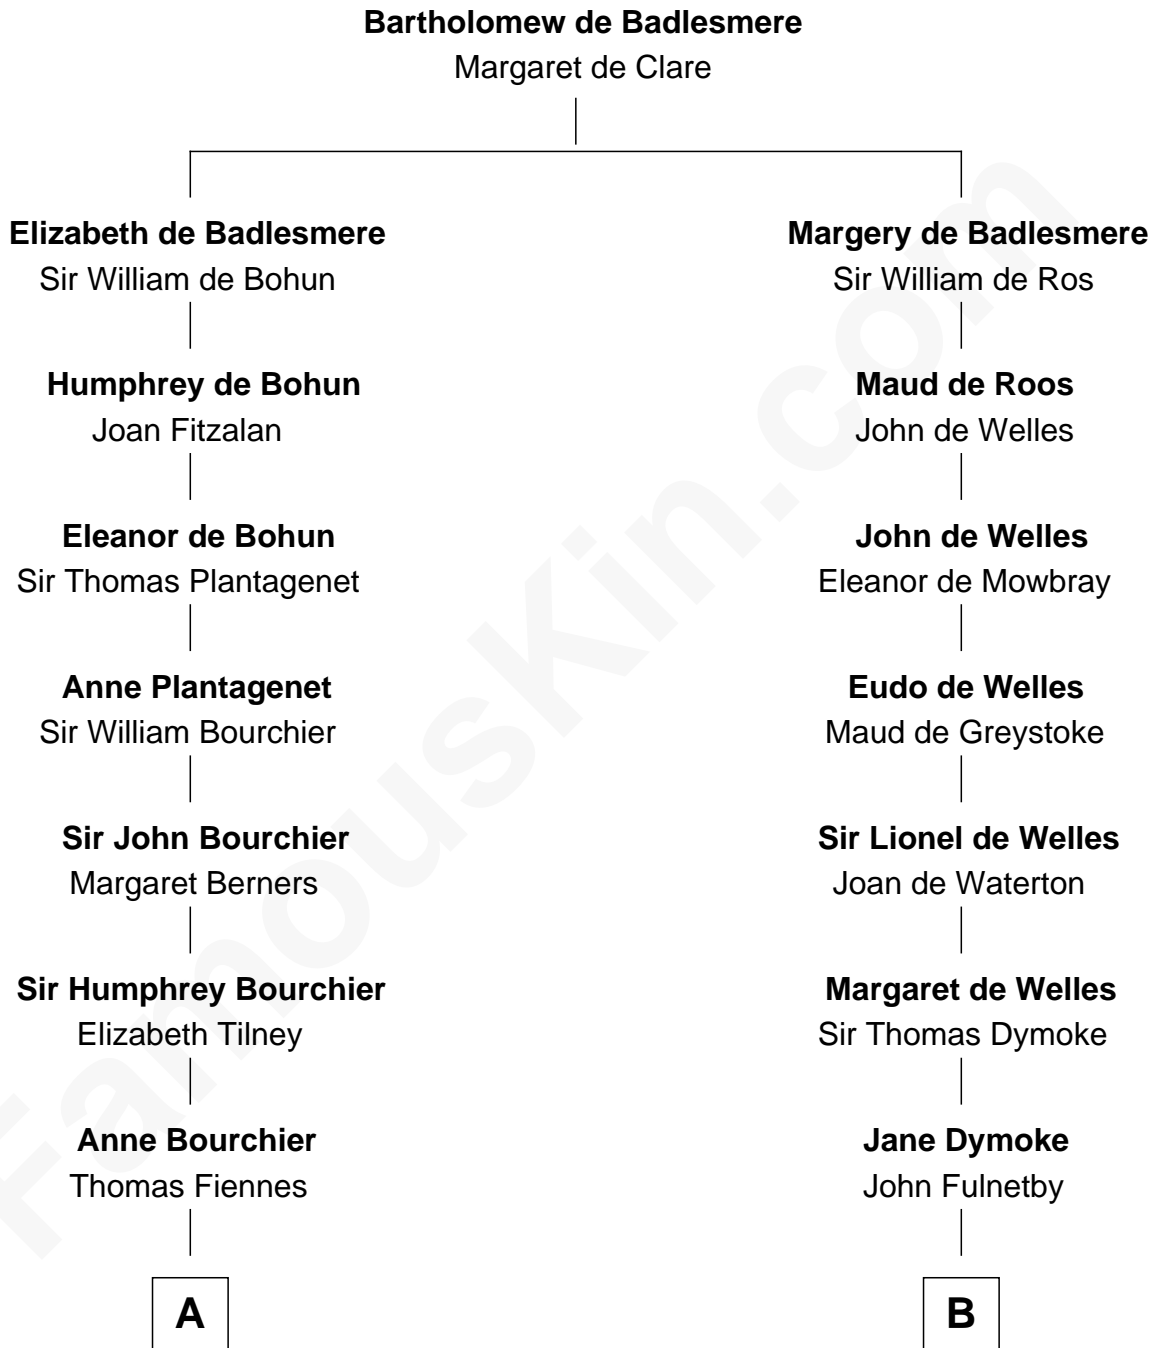

FamousKin.com
Relationship Chart of
Frank Lloyd Wright
American Architect

17th cousin 3 times removed of
Ralph Waldo Emerson
American Poet

C

—
Martha Hubbard

David Wright

—
Rev. David Wright

Abigail Goddard

—
William Carey Wright

Anna Lloyd Jones

—
Frank Lloyd Wright

American Architect

FamousKin.com