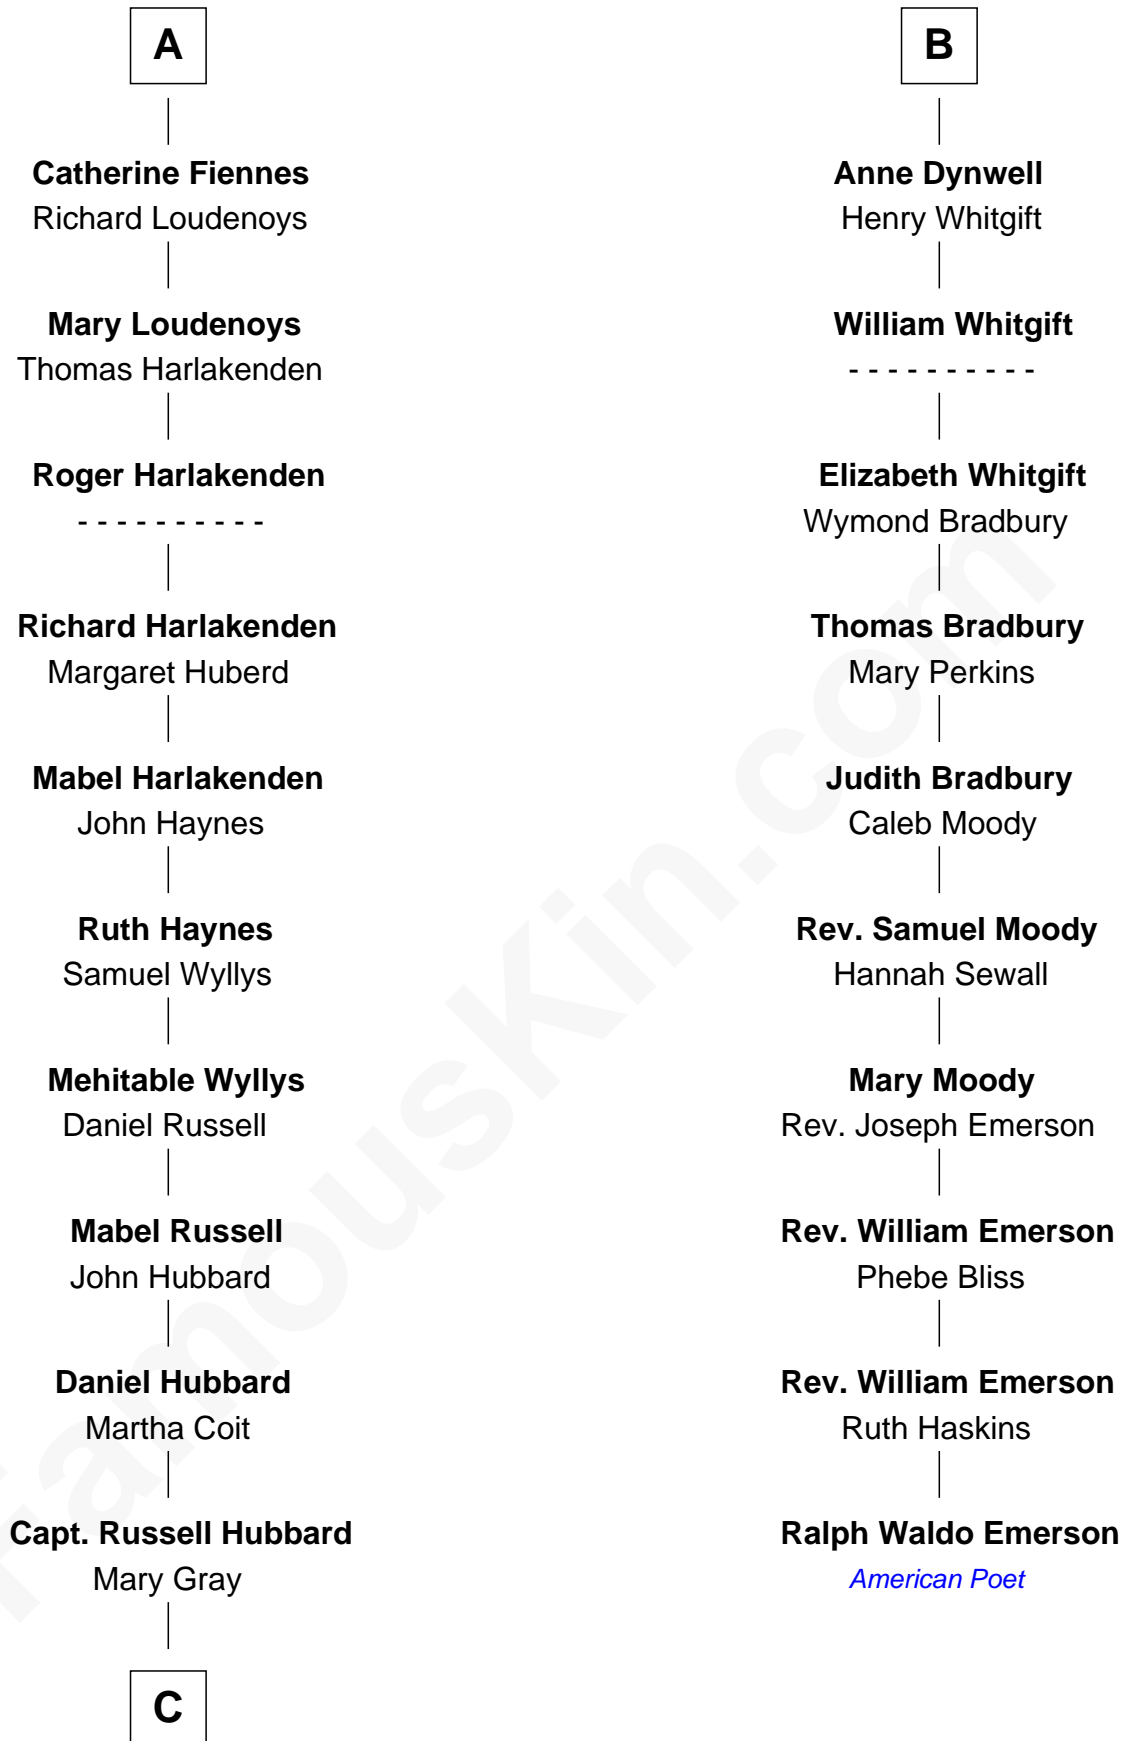

**FamousKin.com**  
**Relationship Chart of**  
**Frank Lloyd Wright**  
*American Architect*

16th cousin 4 times removed of  
**Ralph Waldo Emerson**  
*American Poet*

**C**

—  
**Martha Hubbard**

David Wright

—  
**Rev. David Wright**

Abigail Goddard

—  
**William Carey Wright**

Anna Lloyd Jones

—  
**Frank Lloyd Wright**

*American Architect*

FamousKin.com