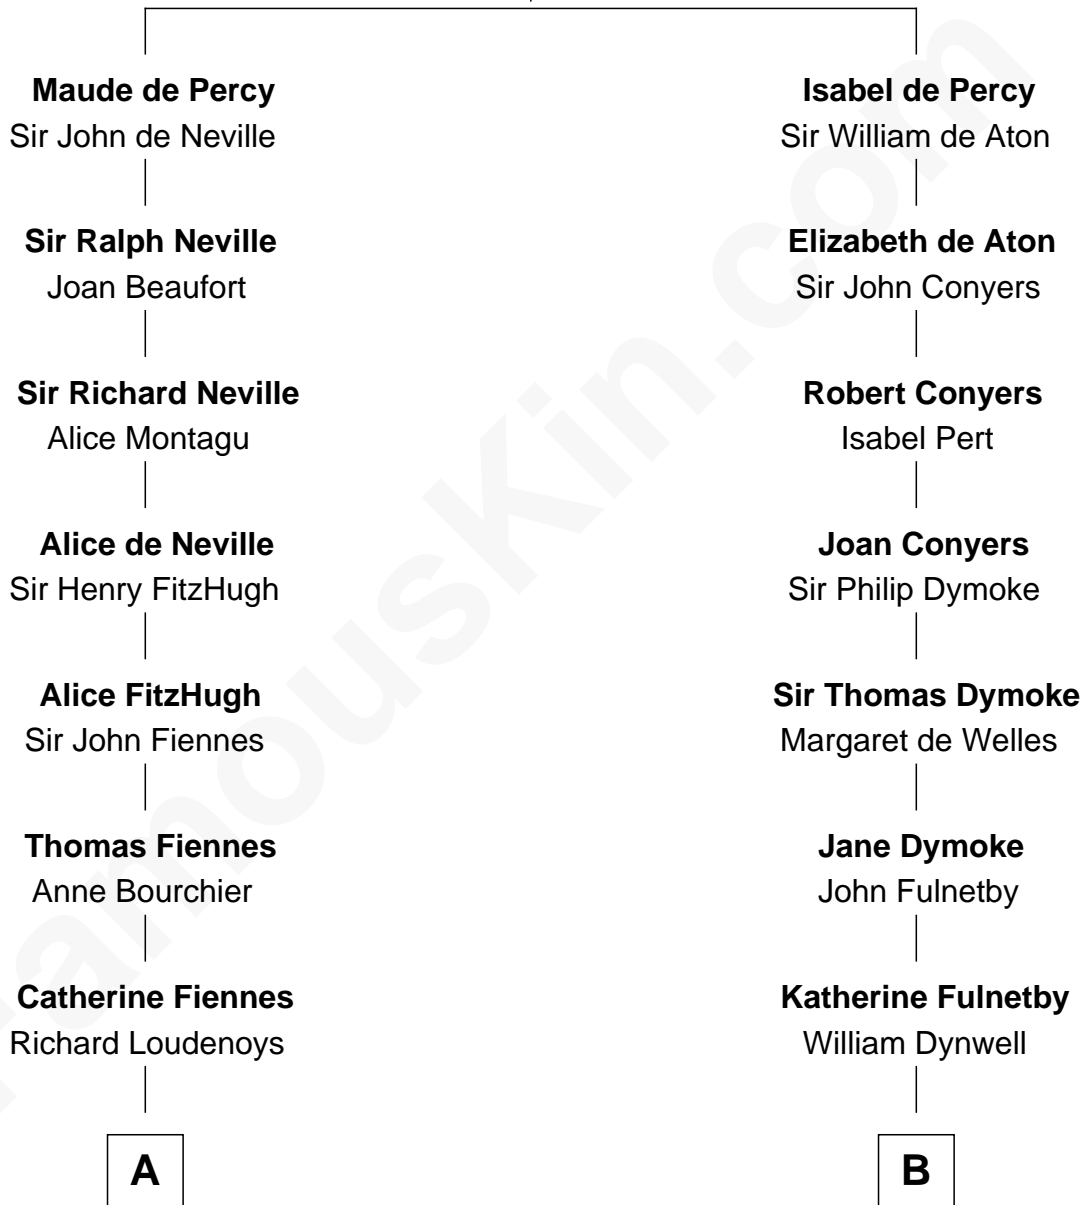

FamousKin.com
Relationship Chart of
Frank Lloyd Wright
American Architect

16th cousin 3 times removed of
Ralph Waldo Emerson
American Poet

Sir Henry de Percy
 Idoine de Clifford

C

—
Rev. David Wright

Abigail Goddard

—
William Carey Wright

Anna Lloyd Jones

—
Frank Lloyd Wright

American Architect

FamousKin.com