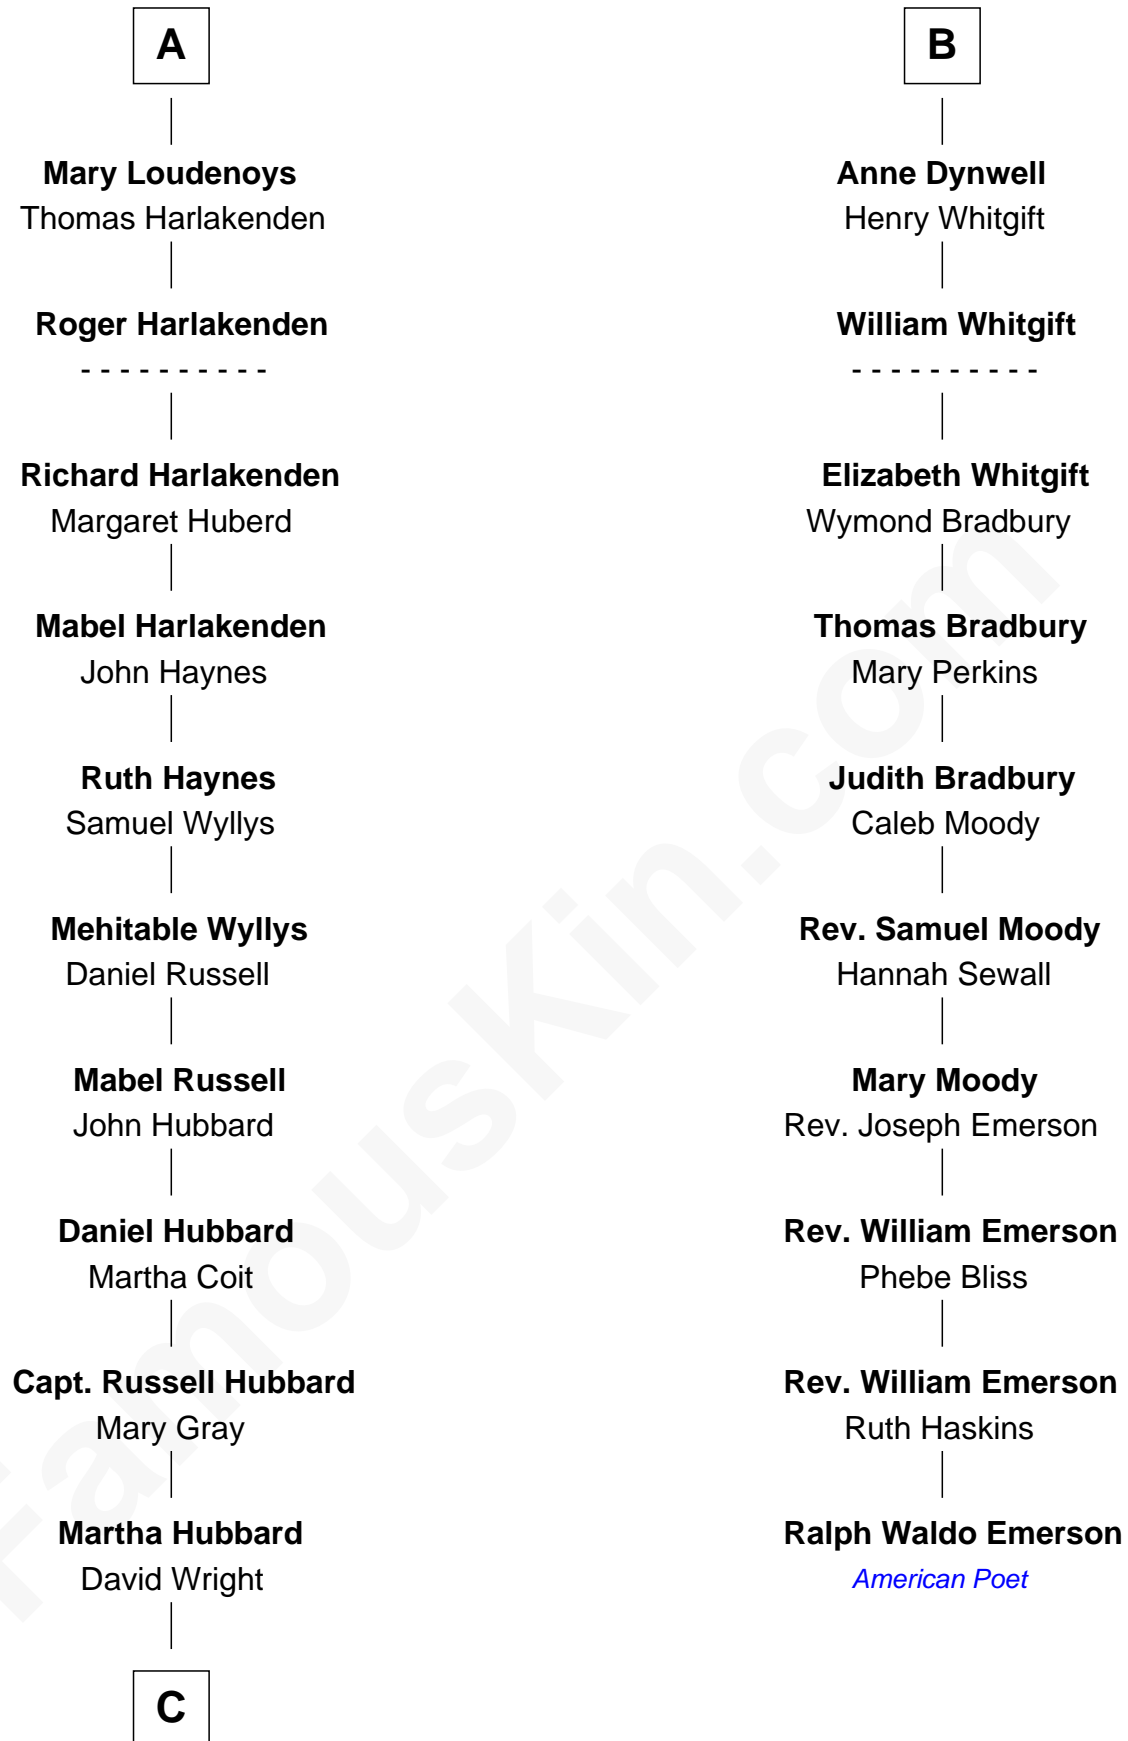

FamousKin.com
Relationship Chart of
Frank Lloyd Wright
American Architect

16th cousin 3 times removed of
Ralph Waldo Emerson
American Poet

Sir Henry de Percy
 Idoine de Clifford

C

—
Rev. David Wright

Abigail Goddard

—
William Carey Wright

Anna Lloyd Jones

—
Frank Lloyd Wright

American Architect

FamousKin.com