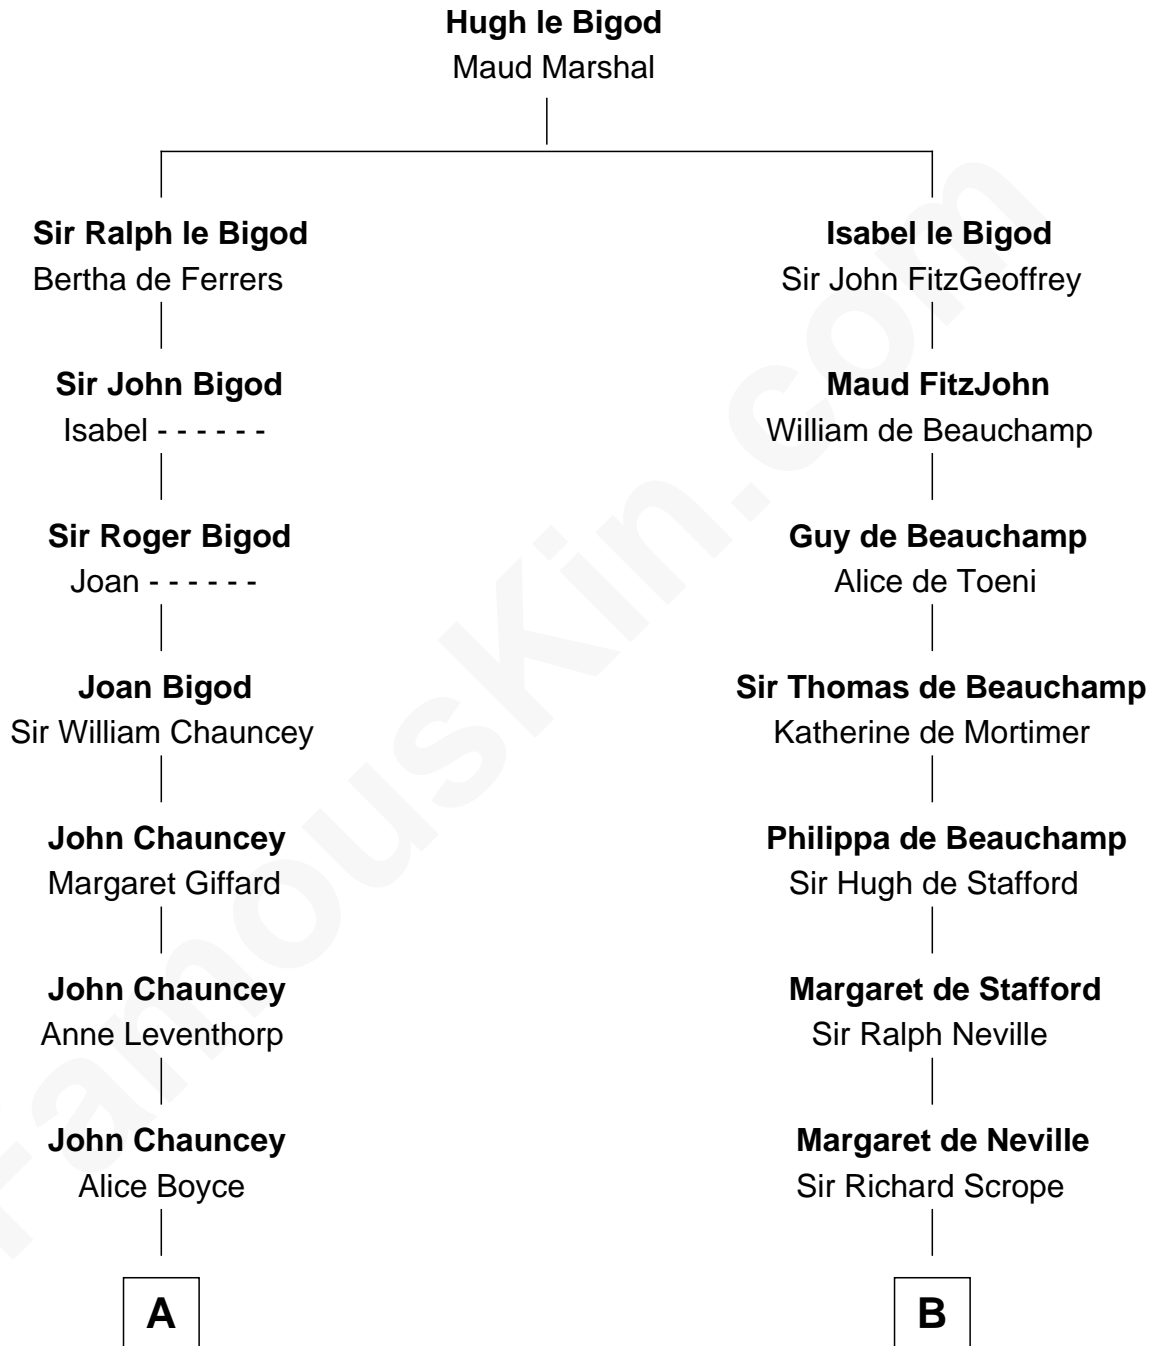

FamousKin.com Relationship Chart of

Frank Lloyd Wright

American Architect

21st cousin of

Admiral Richard Byrd

Polar Explorer

C

Capt. Russell Hubbard

Mary Gray

Martha Hubbard

David Wright

Rev. David Wright

Abigail Goddard

William Carey Wright

Anna Lloyd Jones

Frank Lloyd Wright