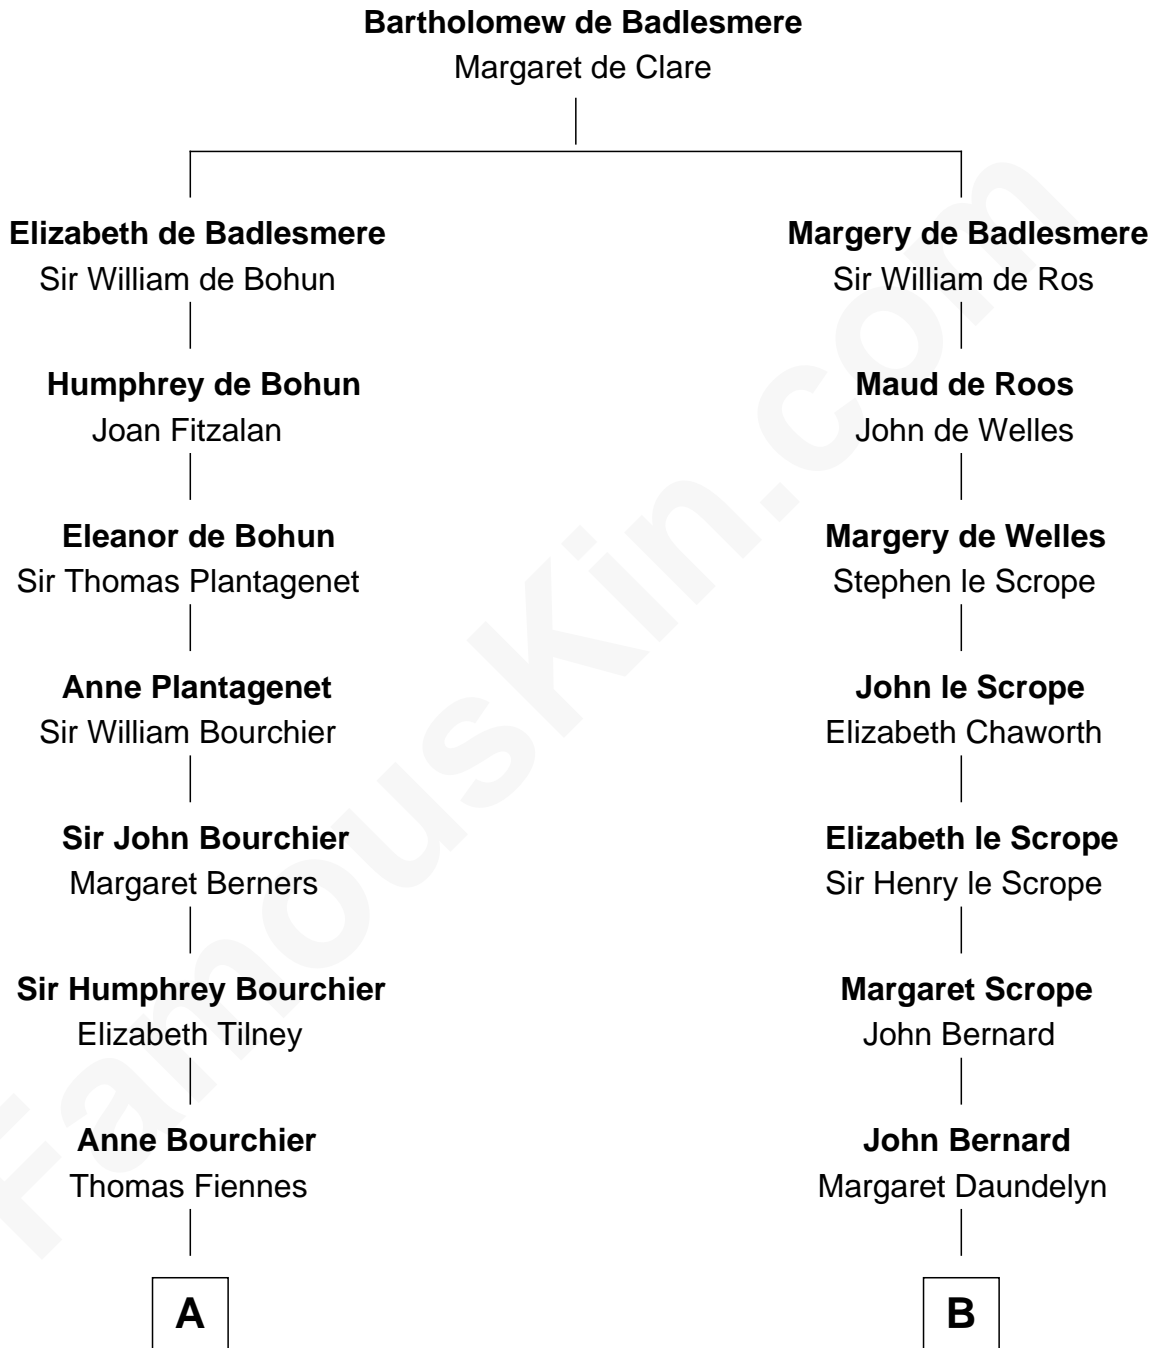

FamousKin.com
Relationship Chart of
Frank Lloyd Wright
American Architect

18th cousin 2 times removed of
Admiral Richard Byrd
Polar Explorer

C

Martha Hubbard

David Wright

Rev. David Wright

Abigail Goddard

William Carey Wright

Anna Lloyd Jones

Frank Lloyd Wright

American Architect

D

Richard Evelyn Byrd

Eleanor Bolling Flood

Admiral Richard Byrd

Polar Explorer