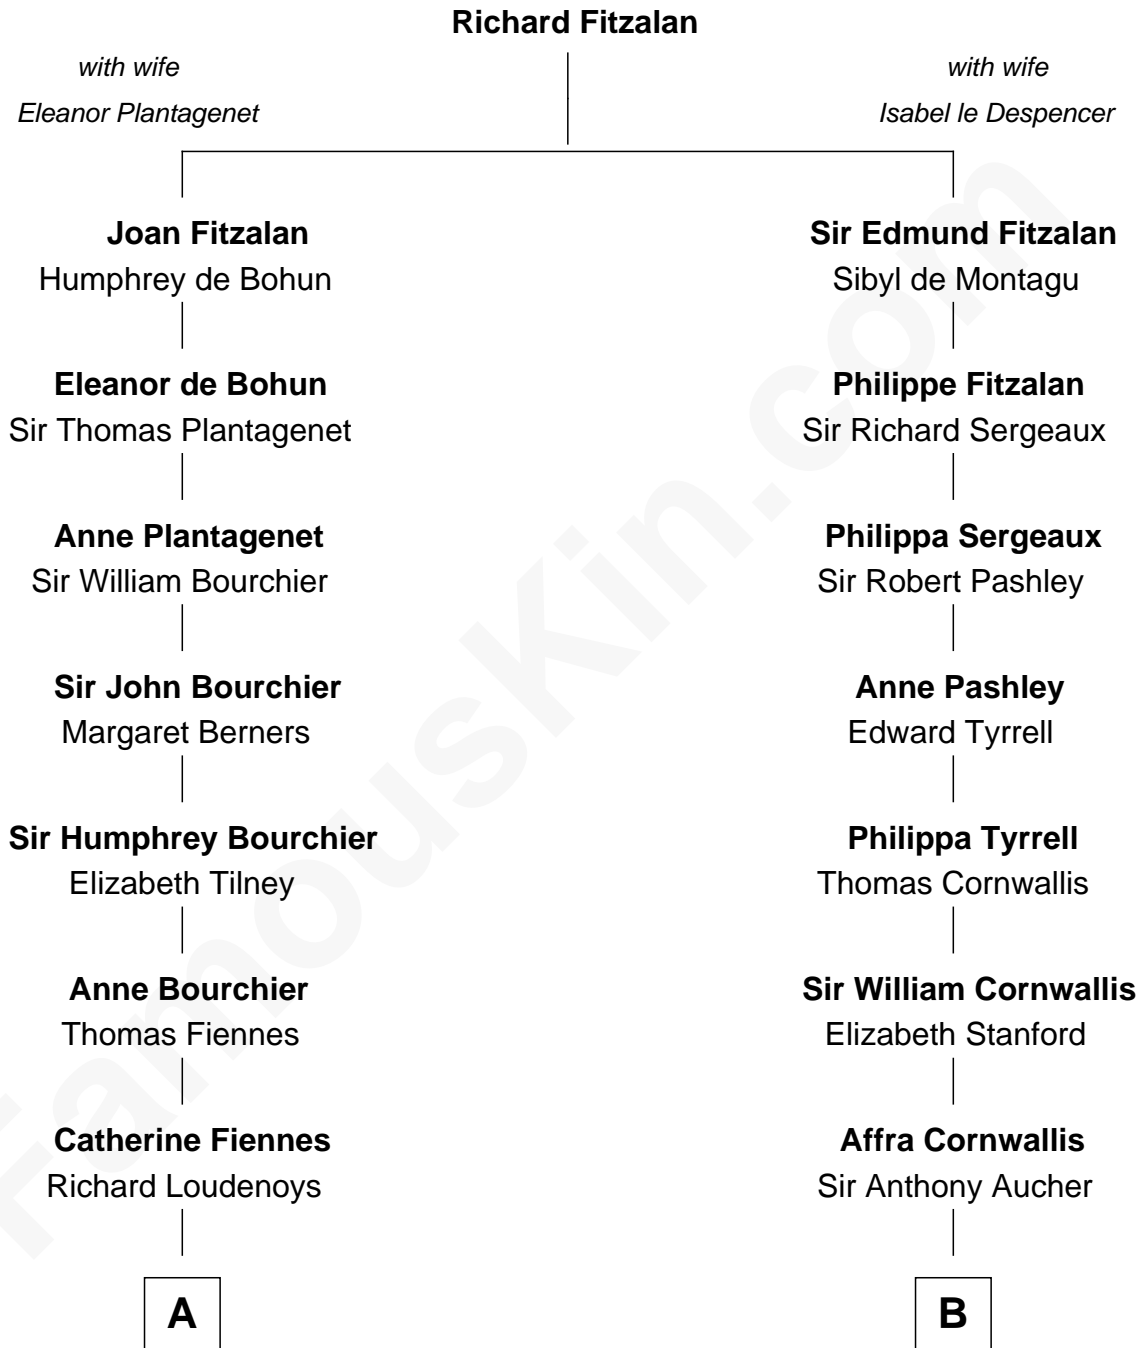

**FamousKin.com**  
**Relationship Chart of**  
**Frank Lloyd Wright**  
*American Architect*

19th cousin 2 times removed of  
**Admiral Richard Byrd**  
*Polar Explorer*

**C**

**Rev. David Wright**

Abigail Goddard

**William Carey Wright**

Anna Lloyd Jones

**Frank Lloyd Wright**

*American Architect*

**D**

**Eliza Bolling West**

Dr. Joel Walker Flood

**Col. Henry De La Warr Flood**

Mary Elizabeth Trent

**Joel Walker Flood**

Ella Faulkner

**Eleanor Bolling Flood**

Richard Evelyn Byrd

**Admiral Richard Byrd**

*Polar Explorer*

FamousKin.com