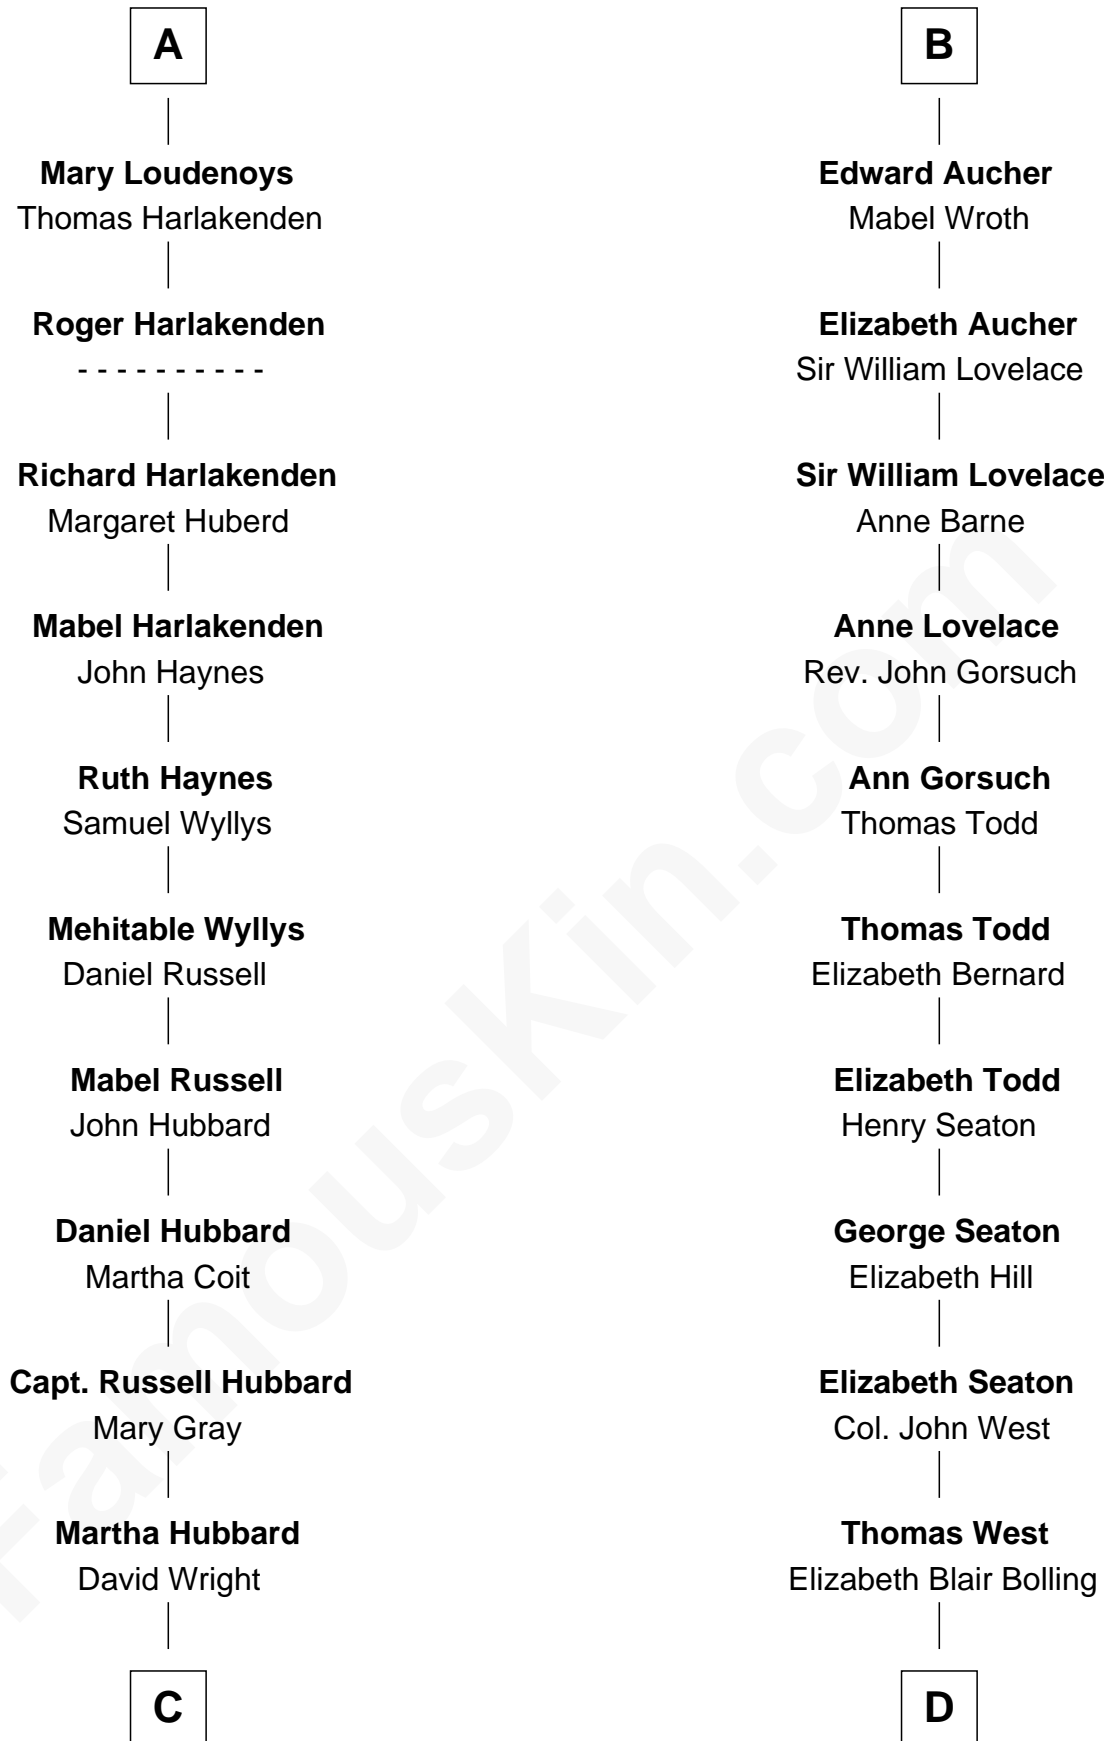

**FamousKin.com**  
**Relationship Chart of**  
**Frank Lloyd Wright**  
*American Architect*

19th cousin 2 times removed of  
**Admiral Richard Byrd**  
*Polar Explorer*

**C**

**Rev. David Wright**

Abigail Goddard

**William Carey Wright**

Anna Lloyd Jones

**Frank Lloyd Wright**

*American Architect*

**D**

**Eliza Bolling West**

Dr. Joel Walker Flood

**Col. Henry De La Warr Flood**

Mary Elizabeth Trent

**Joel Walker Flood**

Ella Faulkner

**Eleanor Bolling Flood**

Richard Evelyn Byrd

**Admiral Richard Byrd**

*Polar Explorer*

FamousKin.com