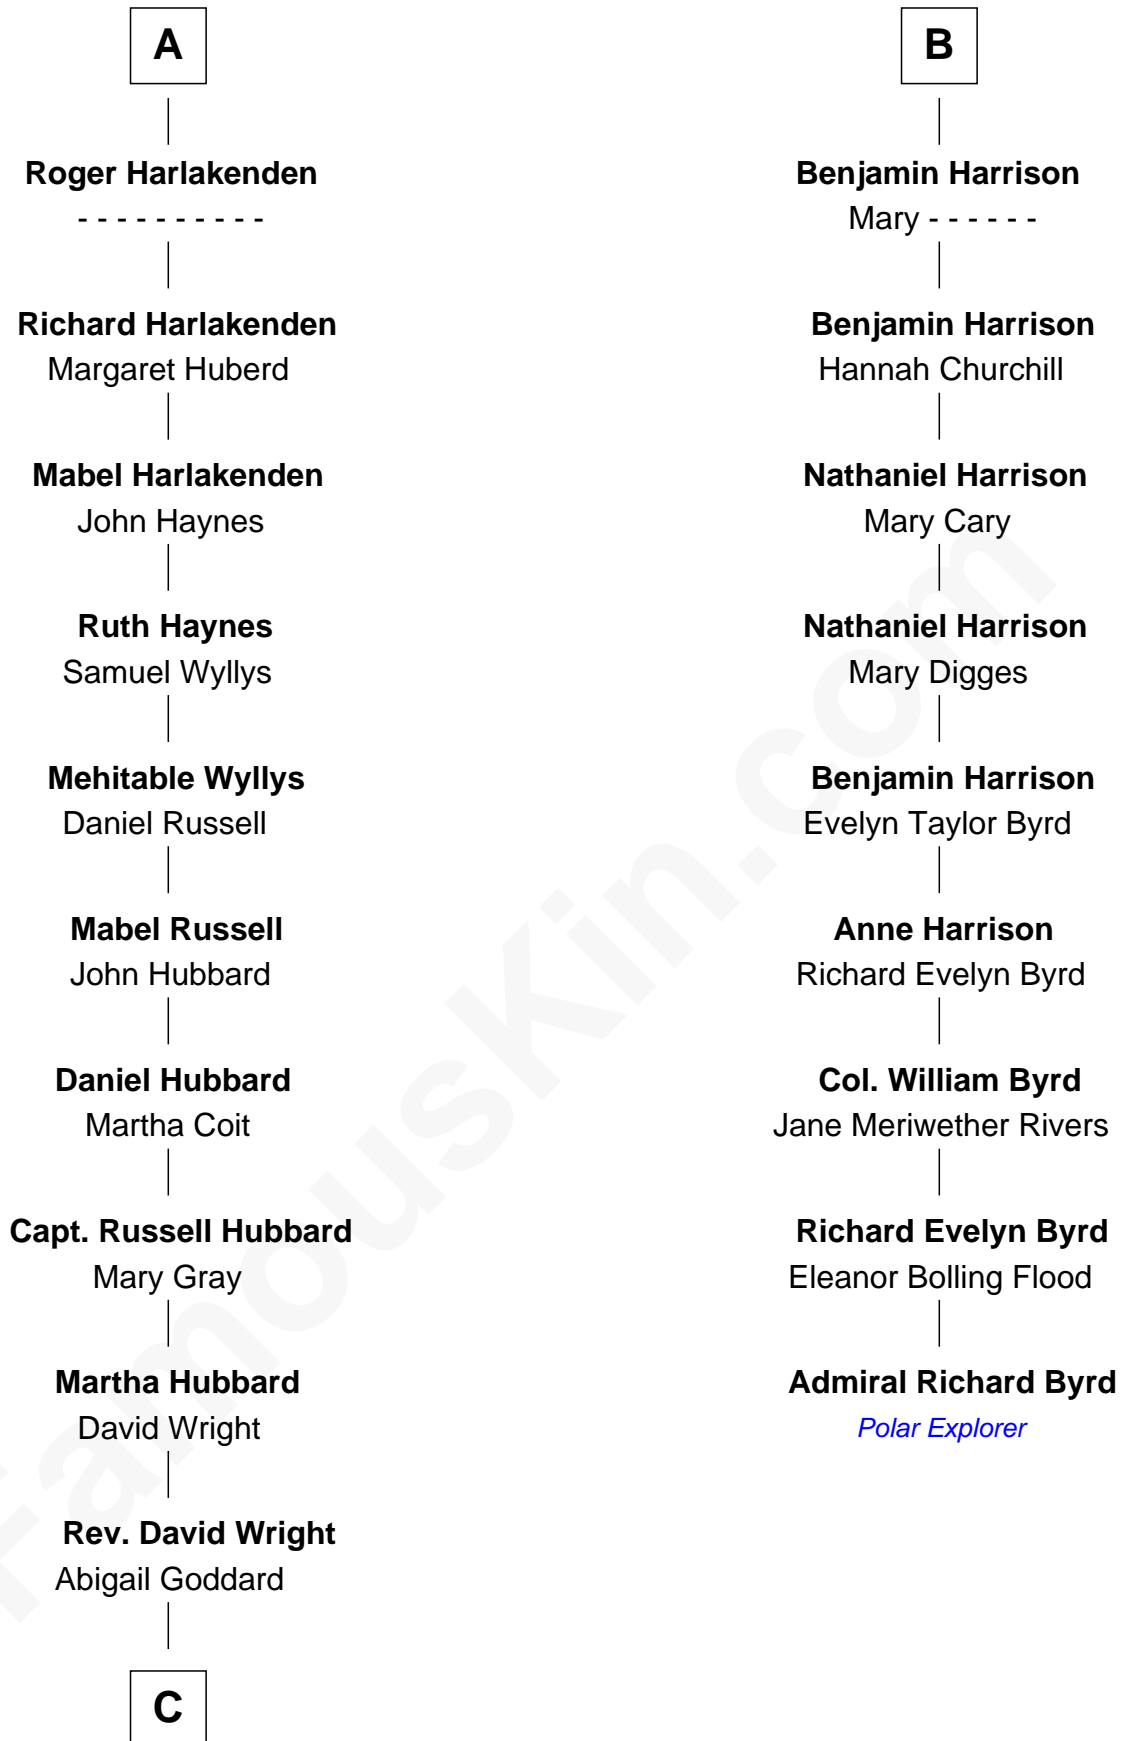

FamousKin.com
Relationship Chart of
Frank Lloyd Wright
American Architect

15th cousin 3 times removed of
Admiral Richard Byrd
Polar Explorer

C

—
William Carey Wright

Anna Lloyd Jones

—
Frank Lloyd Wright

American Architect

FamousKin.com