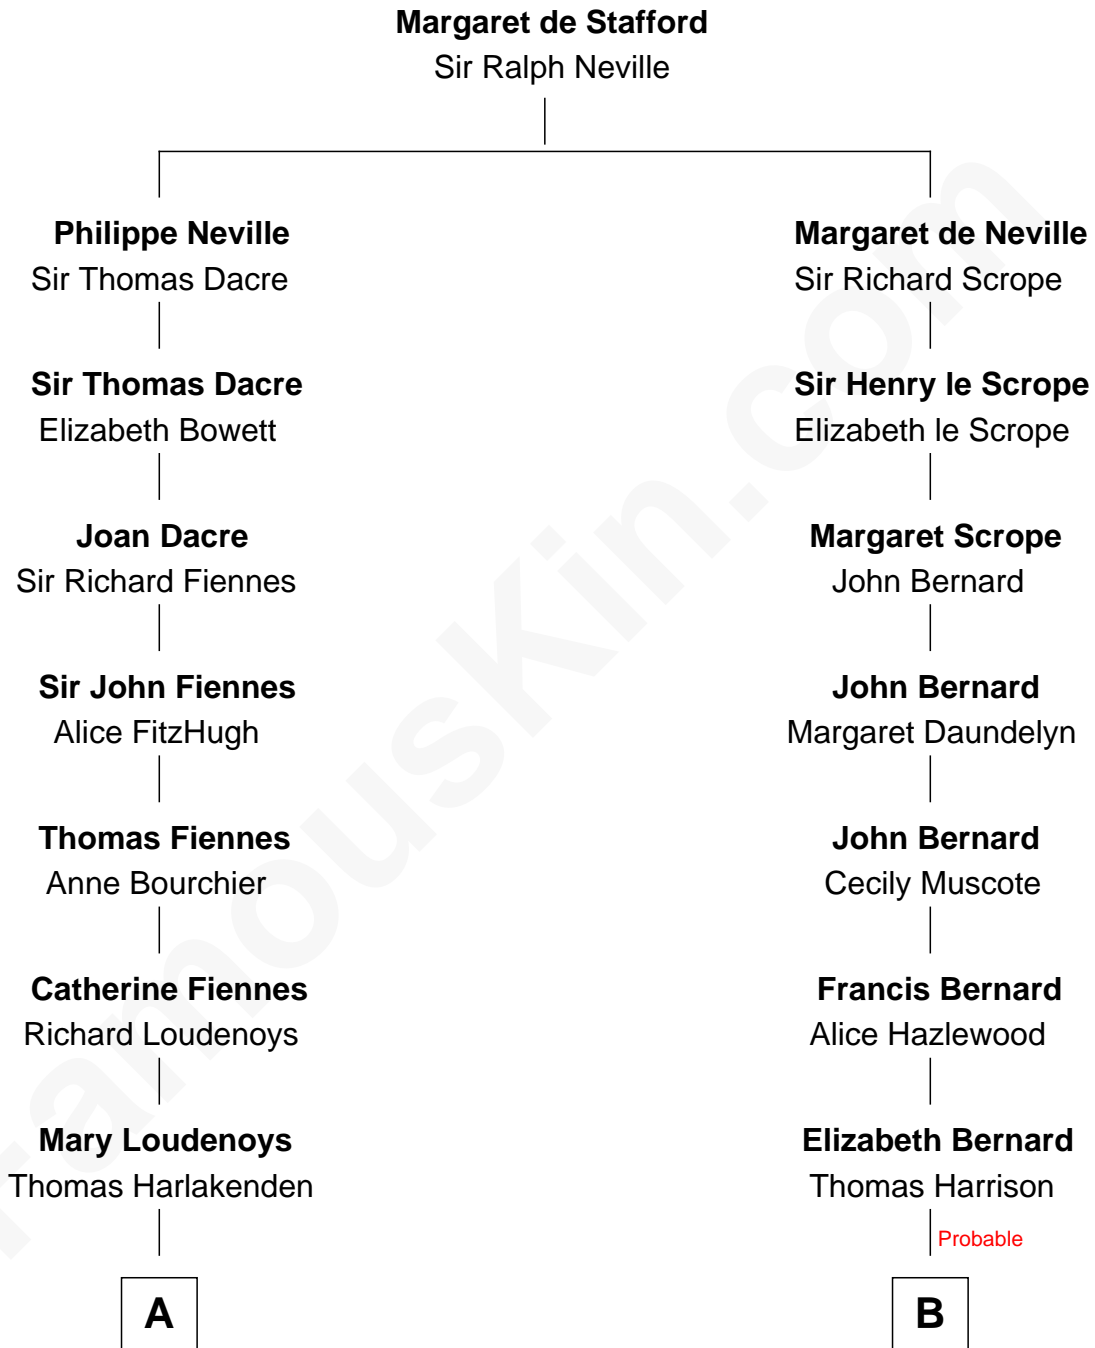

FamousKin.com
Relationship Chart of
Frank Lloyd Wright
American Architect

15th cousin 3 times removed of
Admiral Richard Byrd
Polar Explorer

C

—
William Carey Wright

Anna Lloyd Jones

—
Frank Lloyd Wright

American Architect

FamousKin.com