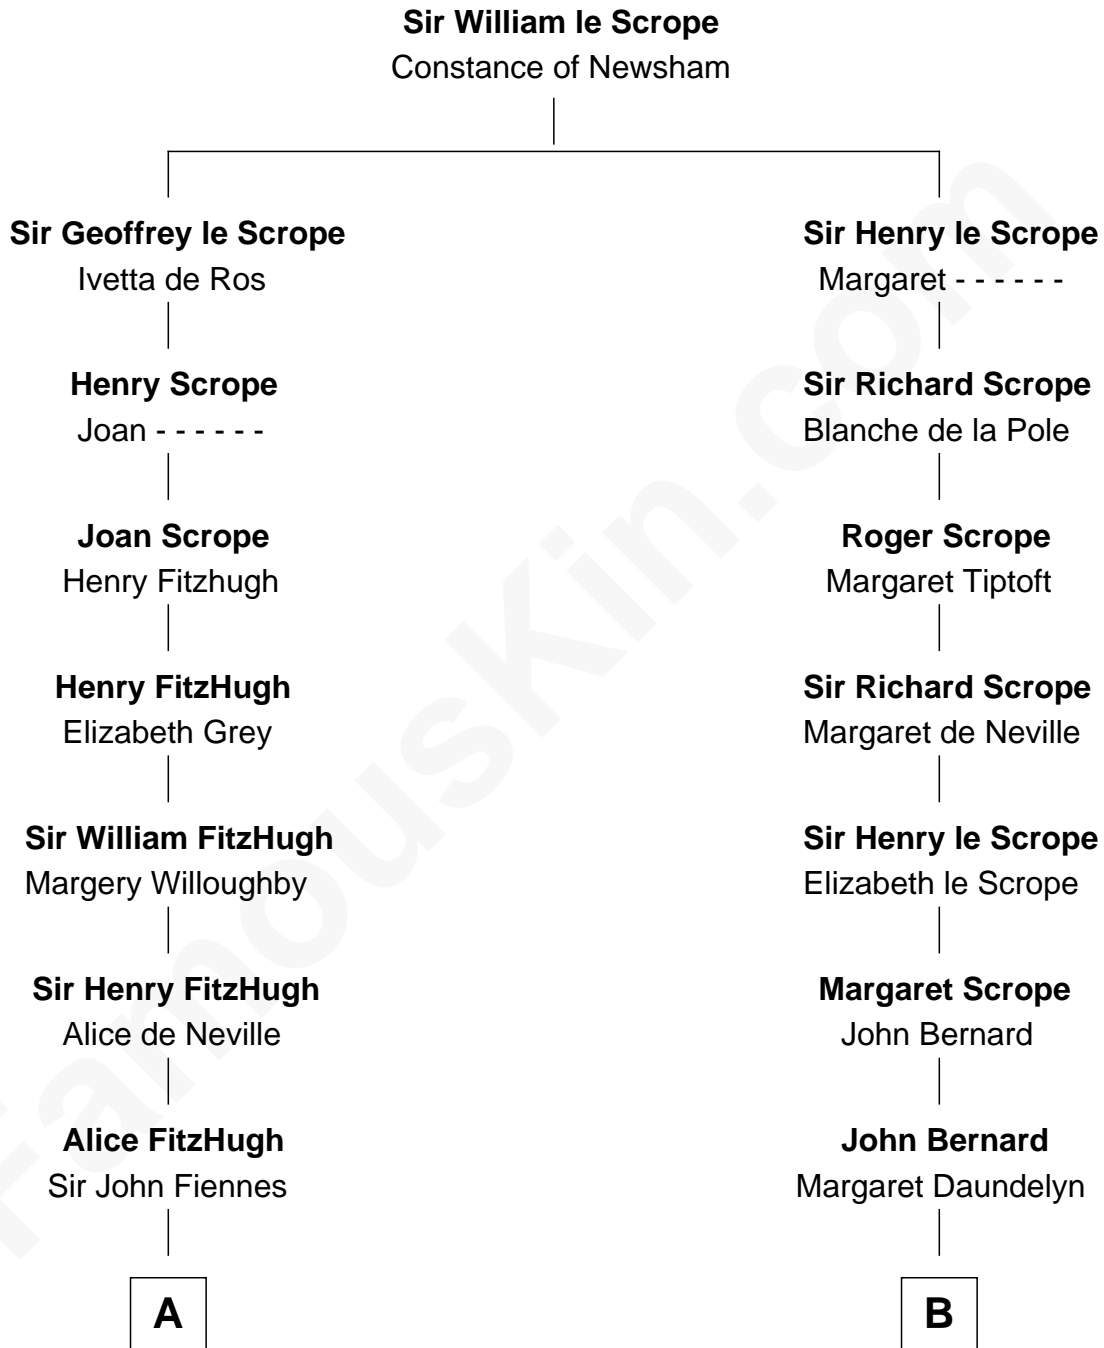

**FamousKin.com**  
**Relationship Chart of**  
**Frank Lloyd Wright**  
*American Architect*

18th cousin 3 times removed of  
**Admiral Richard Byrd**  
*Polar Explorer*

**C**

**Capt. Russell Hubbard**

Mary Gray

**Martha Hubbard**

David Wright

**Rev. David Wright**

Abigail Goddard

**William Carey Wright**

Anna Lloyd Jones

**Frank Lloyd Wright**

*American Architect*

**D**

**Richard Evelyn Byrd**

Eleanor Bolling Flood

**Admiral Richard Byrd**

*Polar Explorer*

FamousKin.com