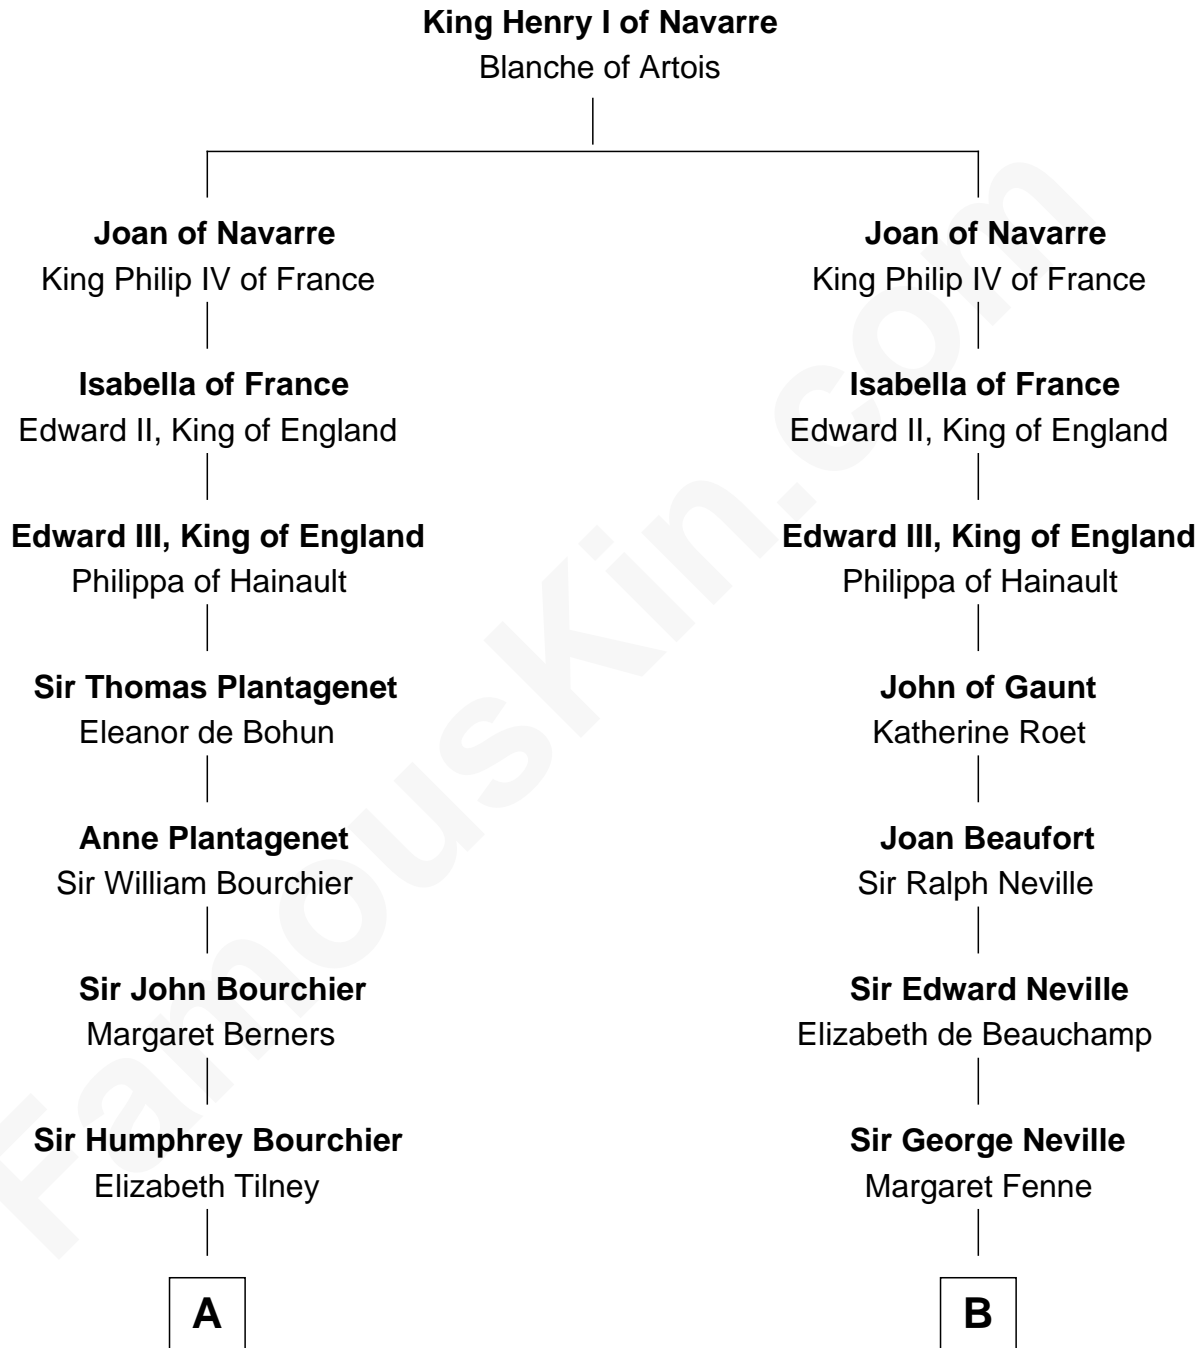

FamousKin.com
Relationship Chart of
Frank Lloyd Wright
American Architect

20th cousin 1 time removed of
Admiral Richard Byrd
Polar Explorer

C

Capt. Russell Hubbard

Mary Gray

Martha Hubbard

David Wright

Rev. David Wright