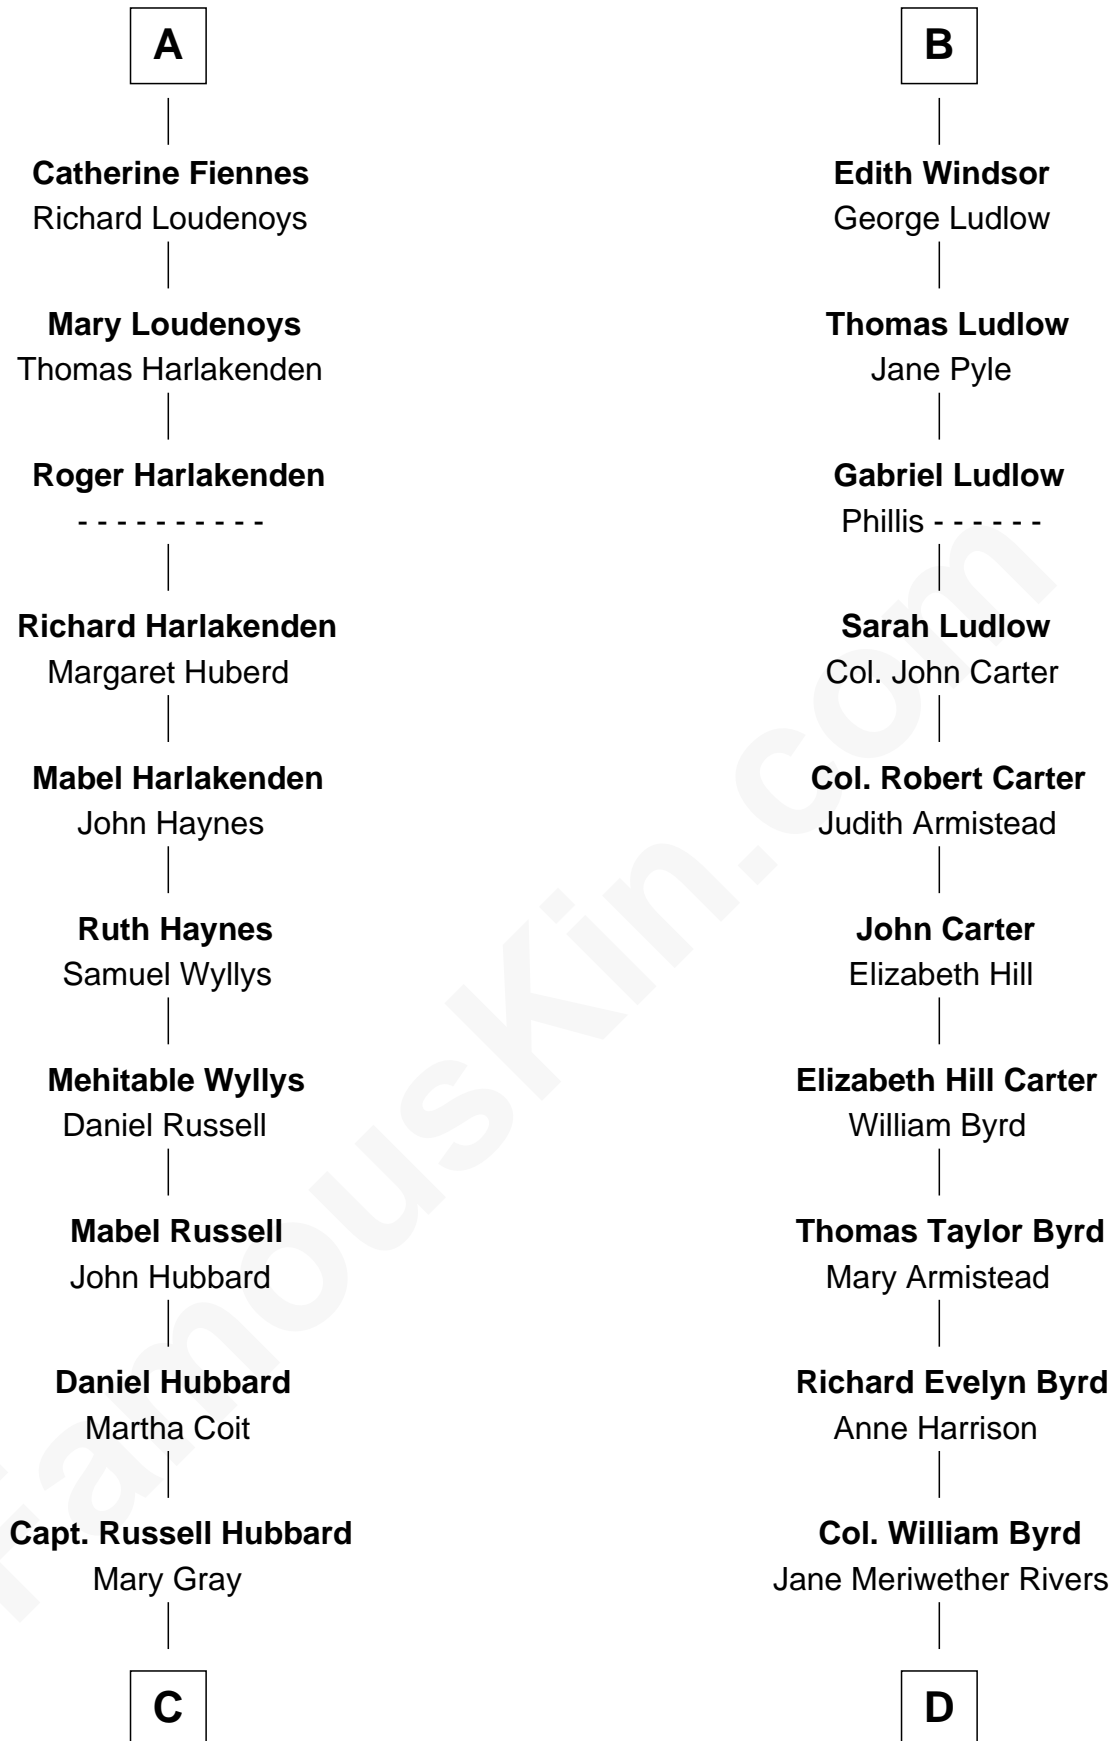

**FamousKin.com**  
**Relationship Chart of**  
**Frank Lloyd Wright**  
*American Architect*

18th cousin 2 times removed of  
**Admiral Richard Byrd**  
*Polar Explorer*

**C**

**Martha Hubbard**

David Wright

**Rev. David Wright**

Abigail Goddard

**William Carey Wright**

Anna Lloyd Jones

**Frank Lloyd Wright**

*American Architect*

**D**

**Richard Evelyn Byrd**

Eleanor Bolling Flood

**Admiral Richard Byrd**

*Polar Explorer*

FamousKin.com