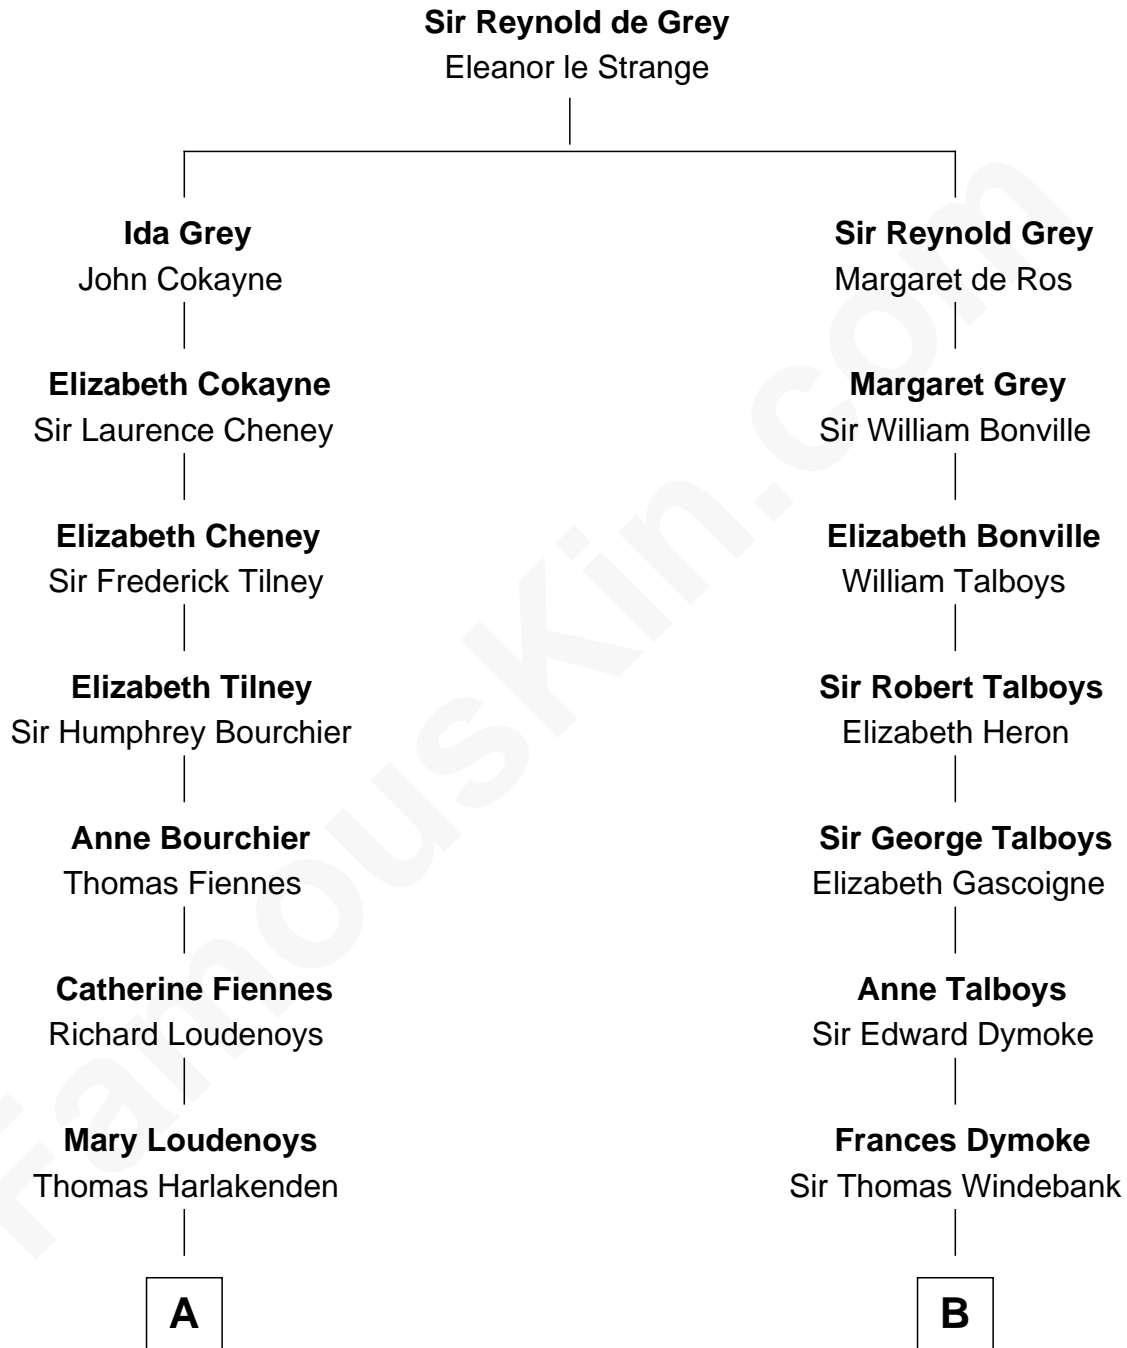

**FamousKin.com**  
**Relationship Chart of**  
**Frank Lloyd Wright**  
*American Architect*

12th cousin 6 times removed of

**Thomas Nelson**  
*Signer of the Declaration of Independence*

C

William Carey Wright

Anna Lloyd Jones

Frank Lloyd Wright

*American Architect*

FamousKin.com