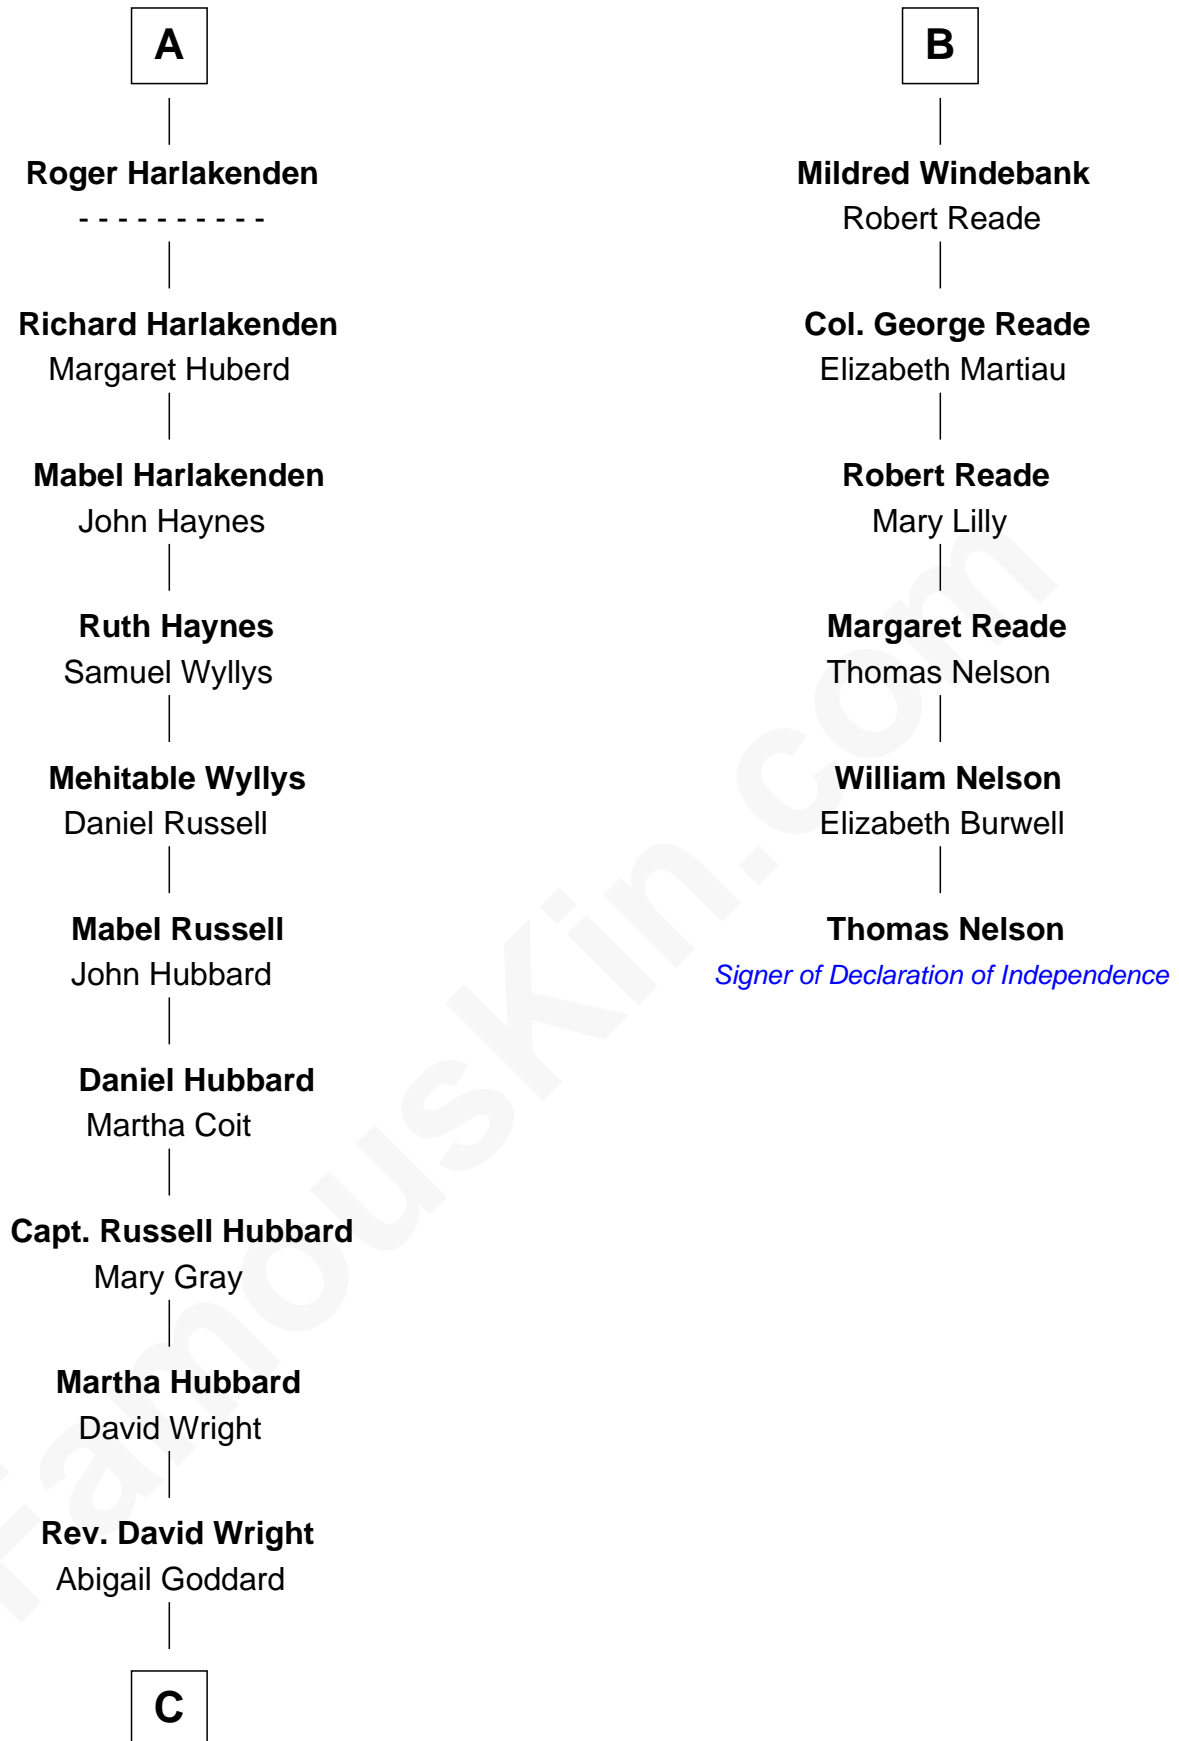

**FamousKin.com**  
**Relationship Chart of**  
**Frank Lloyd Wright**  
*American Architect*

12th cousin 6 times removed of

**Thomas Nelson**  
*Signer of the Declaration of Independence*

C

William Carey Wright