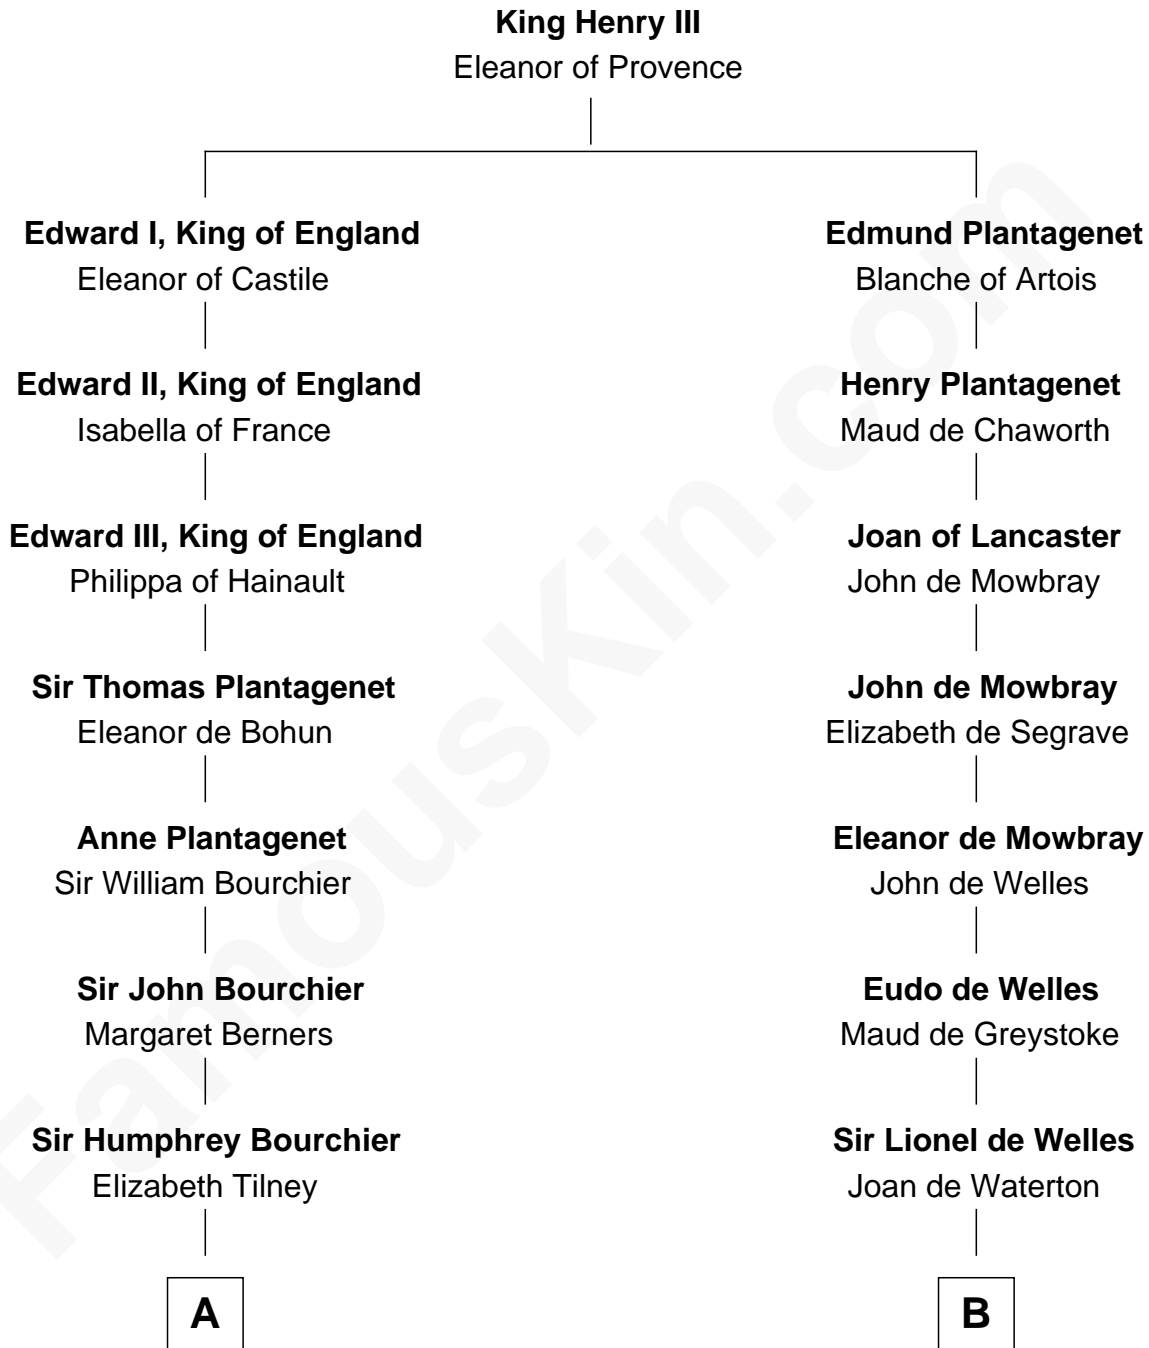

FamousKin.com
Relationship Chart of
Frank Lloyd Wright
American Architect

16th cousin 5 times removed of

Thomas Nelson
Signer of the Declaration of Independence

FamousKin.com