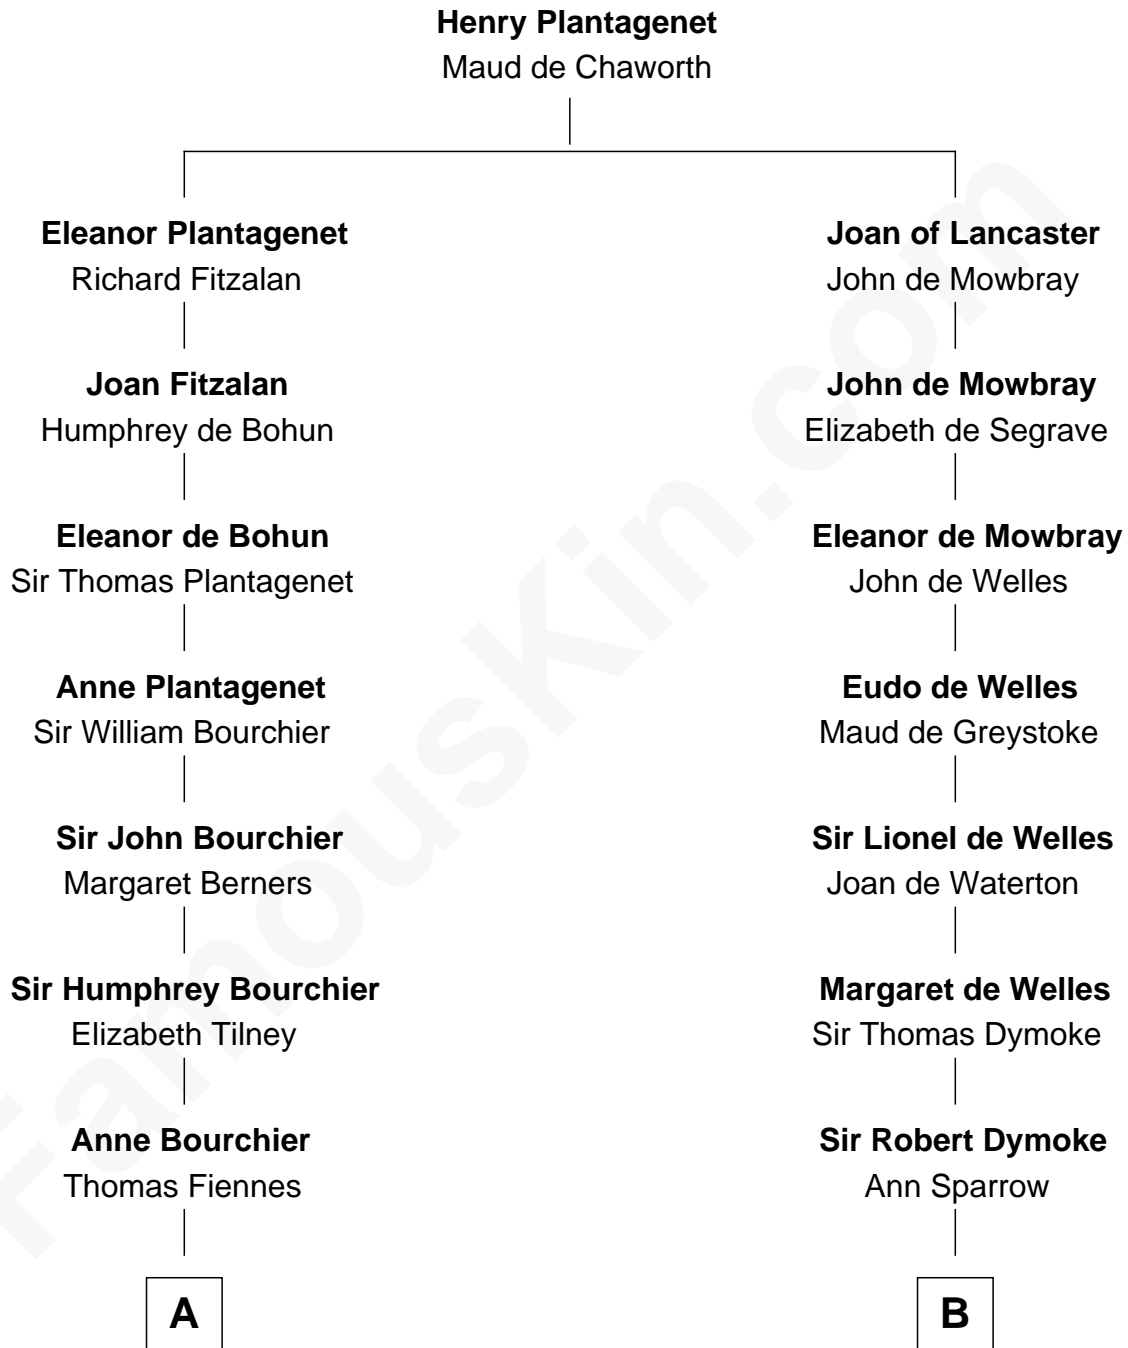

FamousKin.com
Relationship Chart of
Frank Lloyd Wright
American Architect

14th cousin 6 times removed of

Thomas Nelson
Signer of the Declaration of Independence

C

—
Martha Hubbard

David Wright

—
Rev. David Wright

Abigail Goddard

—
William Carey Wright

Anna Lloyd Jones

—
Frank Lloyd Wright

American Architect

FamousKin.com