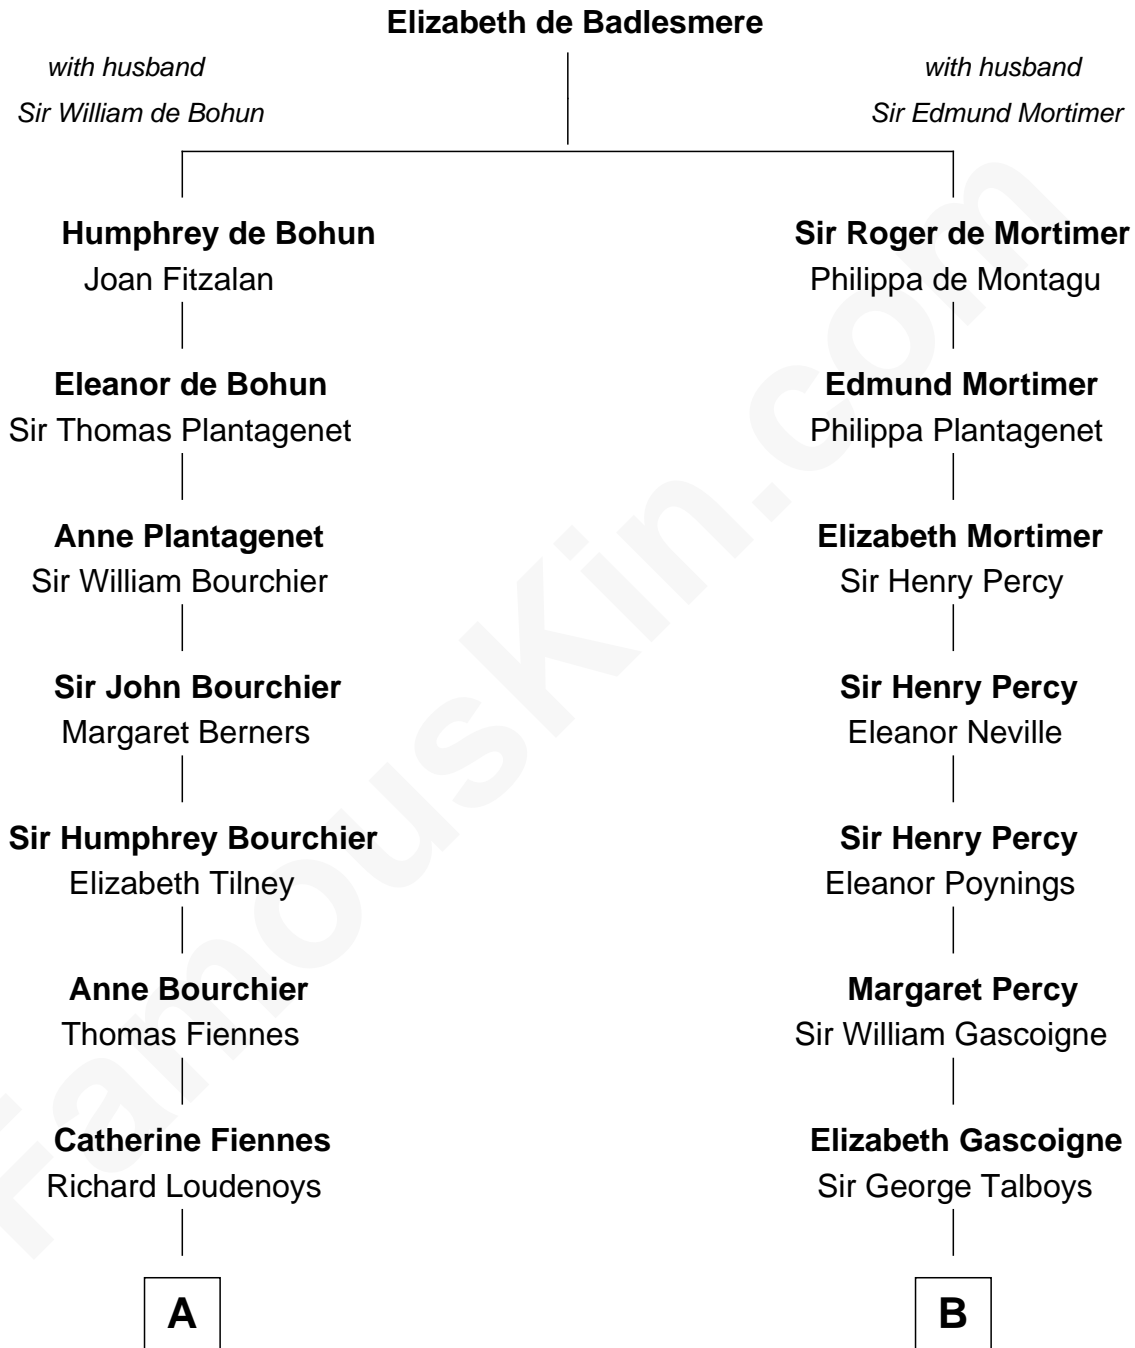

FamousKin.com
Relationship Chart of
Frank Lloyd Wright
American Architect

14th cousin 5 times removed of

Thomas Nelson
Signer of the Declaration of Independence

C

—
Rev. David Wright

Abigail Goddard

—
William Carey Wright

Anna Lloyd Jones

—
Frank Lloyd Wright

American Architect

FamousKin.com