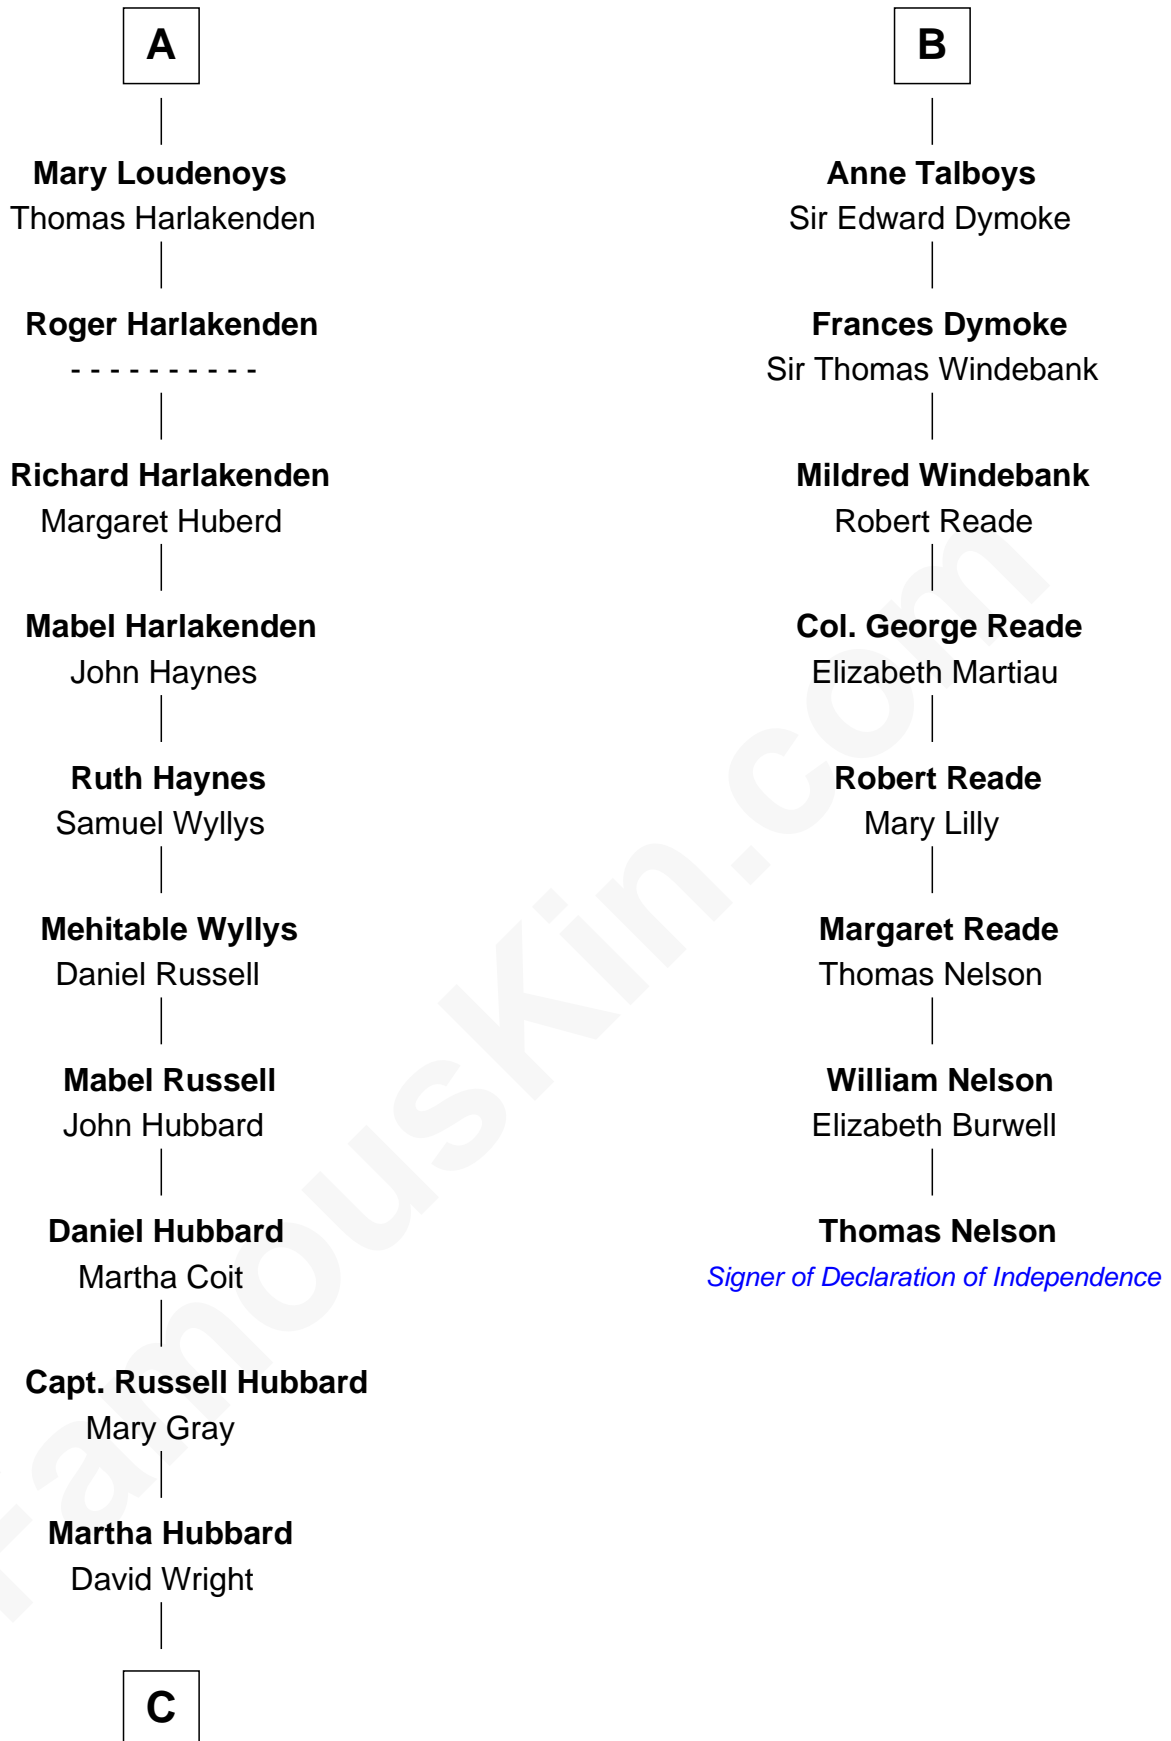

FamousKin.com
Relationship Chart of
Frank Lloyd Wright
American Architect

14th cousin 5 times removed of

Thomas Nelson
Signer of the Declaration of Independence

C

—
Rev. David Wright

Abigail Goddard

—
William Carey Wright

Anna Lloyd Jones

—
Frank Lloyd Wright

American Architect

FamousKin.com