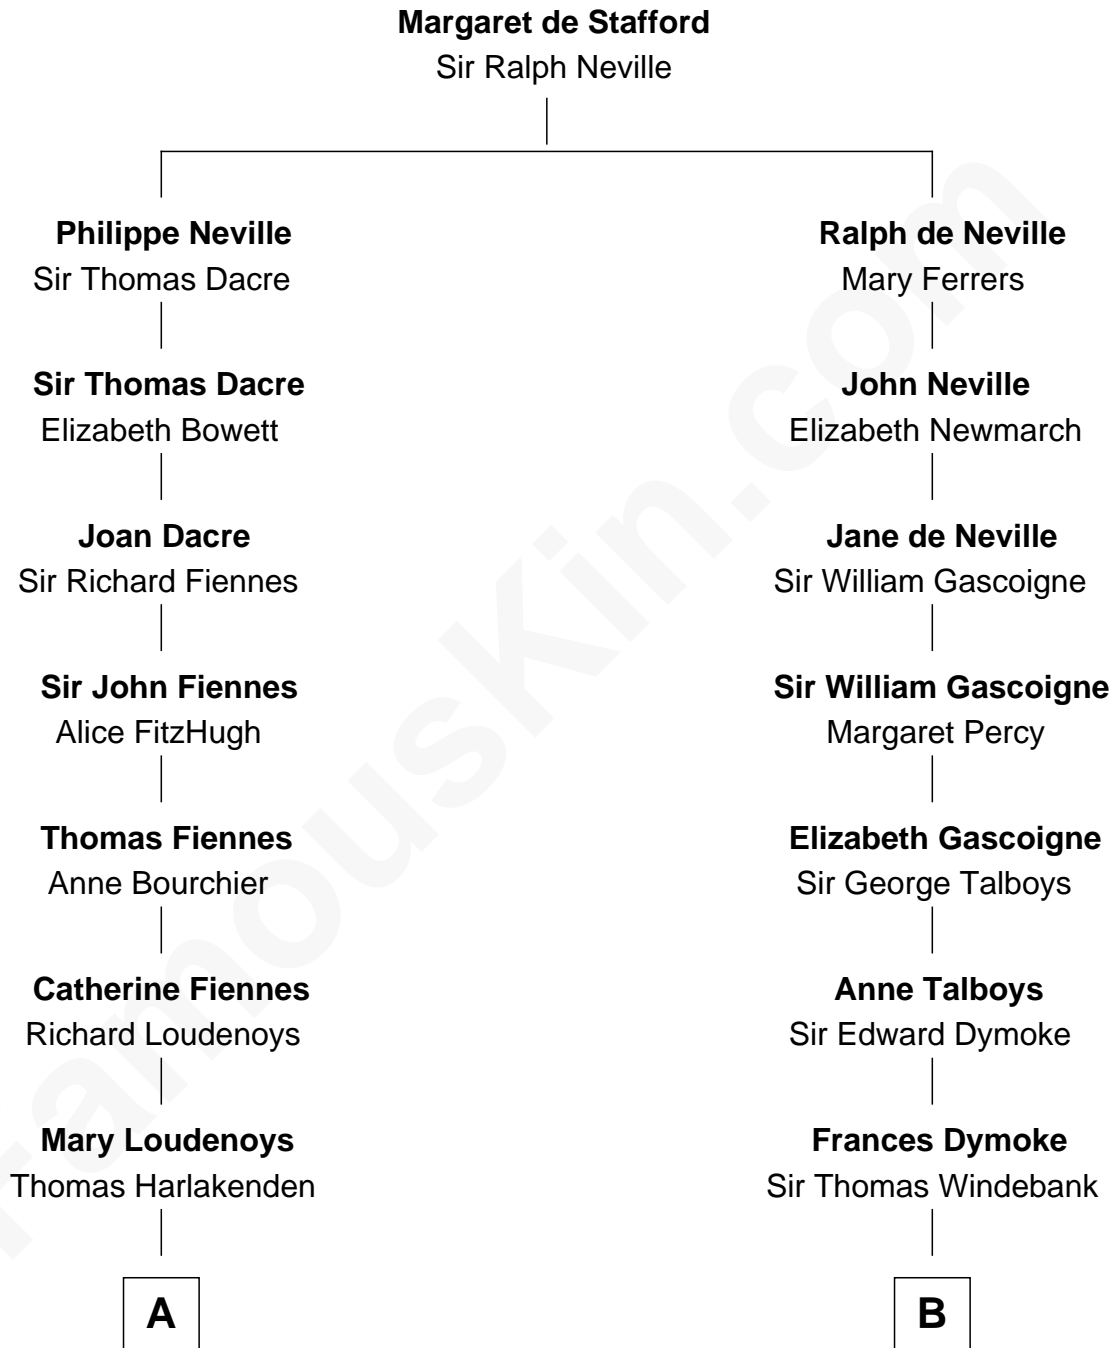

**FamousKin.com**  
**Relationship Chart of**  
**Frank Lloyd Wright**  
*American Architect*

12th cousin 6 times removed of

**Thomas Nelson**  
*Signer of the Declaration of Independence*

**C**

—  
**William Carey Wright**

Anna Lloyd Jones

—  
**Frank Lloyd Wright**

*American Architect*

FamousKin.com