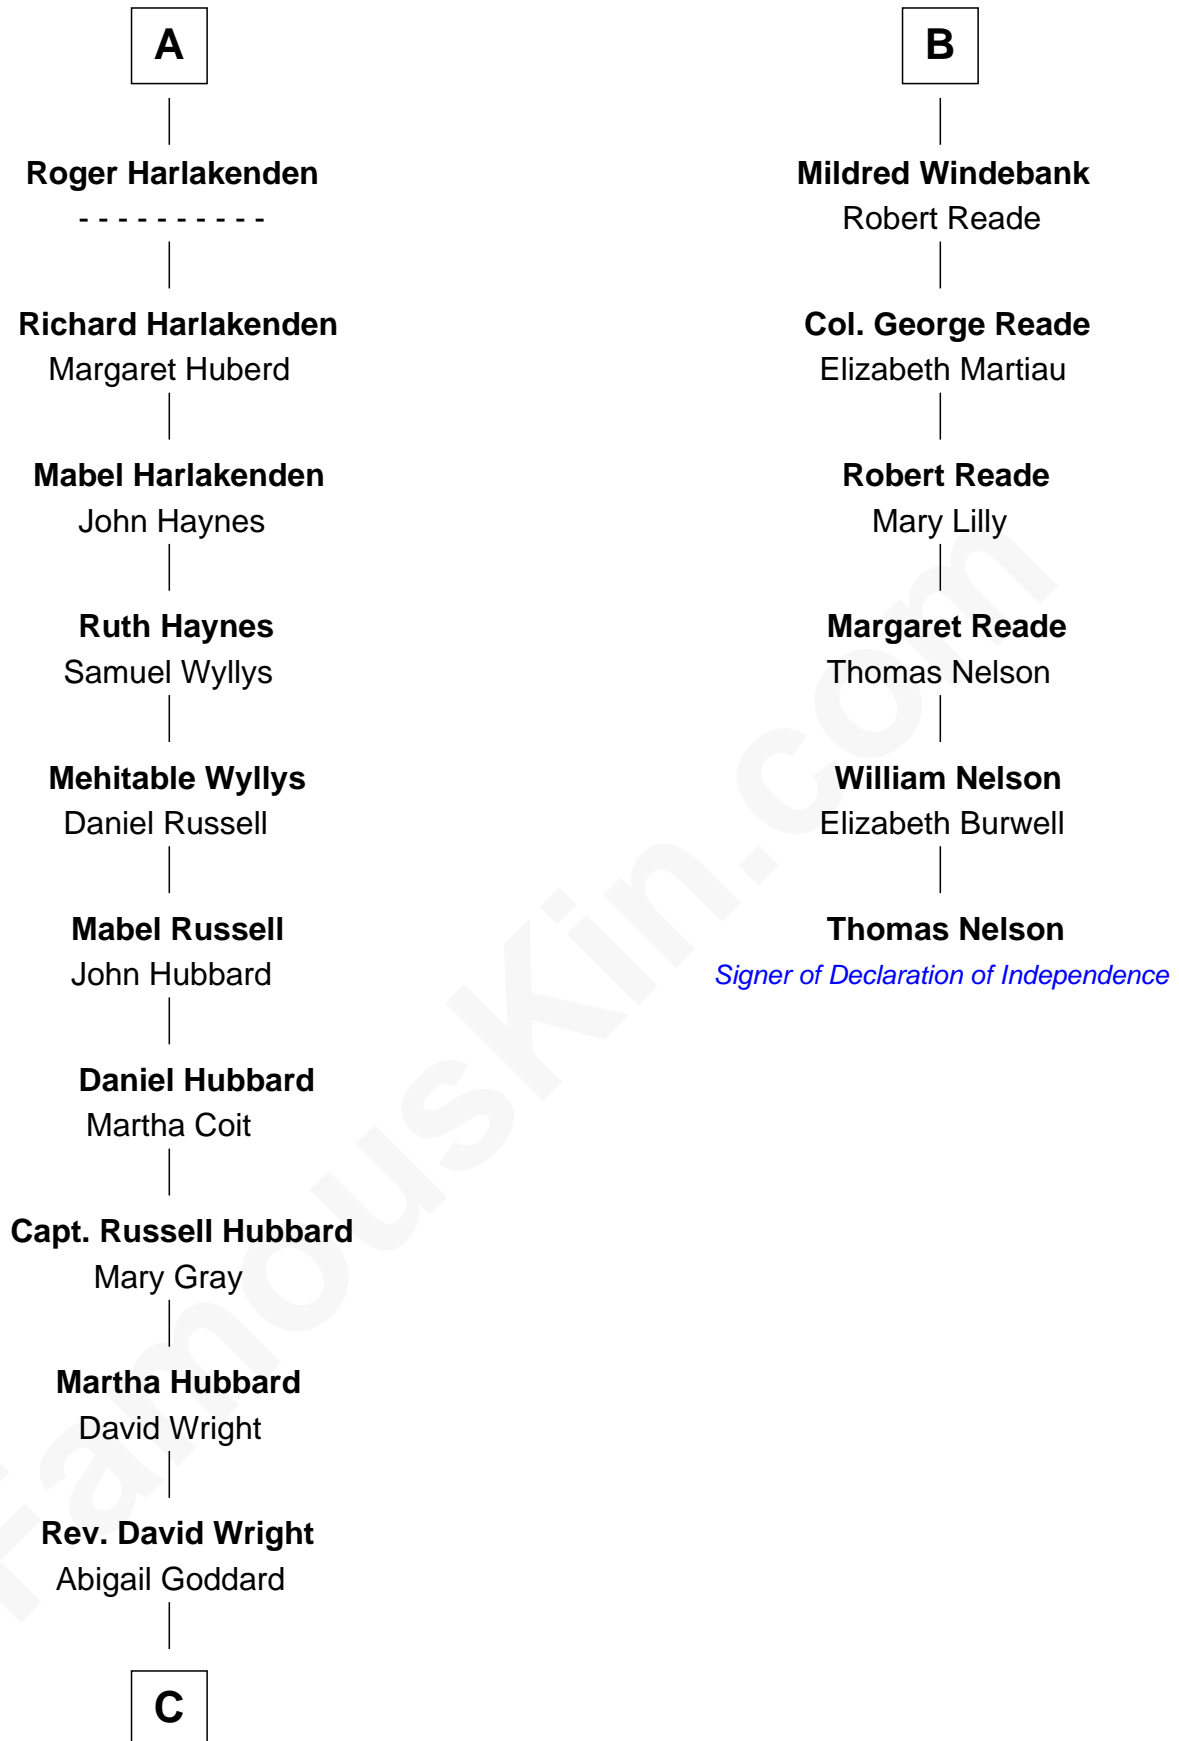

**FamousKin.com**  
**Relationship Chart of**  
**Frank Lloyd Wright**  
*American Architect*

12th cousin 6 times removed of

**Thomas Nelson**  
*Signer of the Declaration of Independence*

**C**

—  
**William Carey Wright**

Anna Lloyd Jones

—  
**Frank Lloyd Wright**

*American Architect*

FamousKin.com