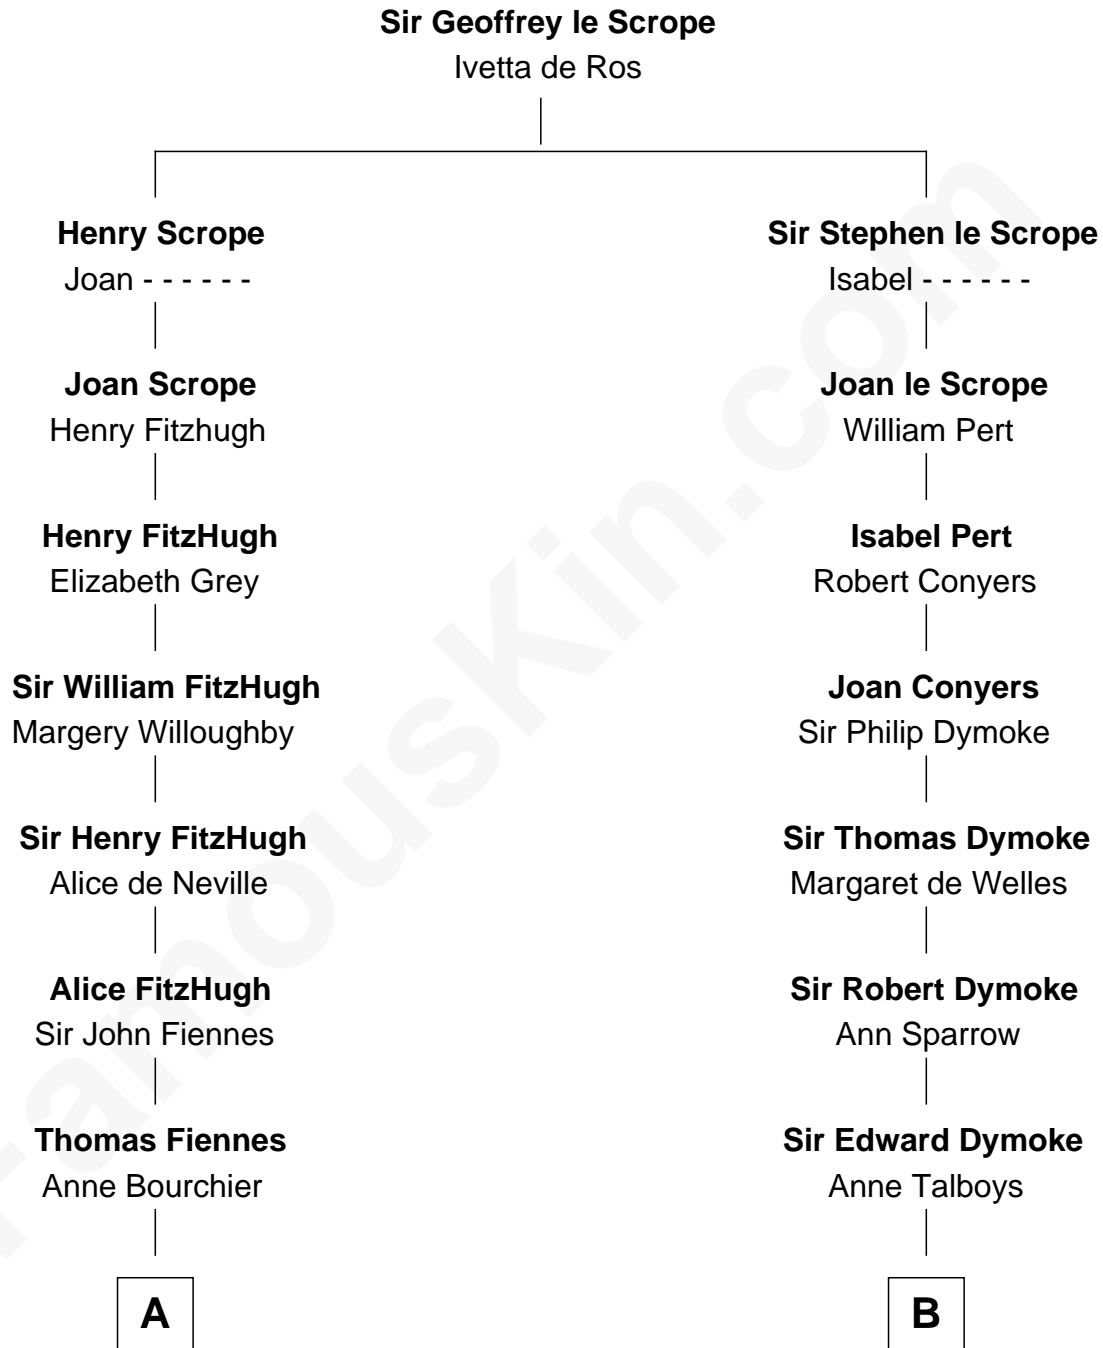

FamousKin.com
Relationship Chart of
Frank Lloyd Wright
American Architect

13th cousin 7 times removed of

Thomas Nelson
Signer of the Declaration of Independence

C

—
Martha Hubbard

David Wright

—
Rev. David Wright

Abigail Goddard

—
William Carey Wright

Anna Lloyd Jones

—
Frank Lloyd Wright

American Architect

FamousKin.com