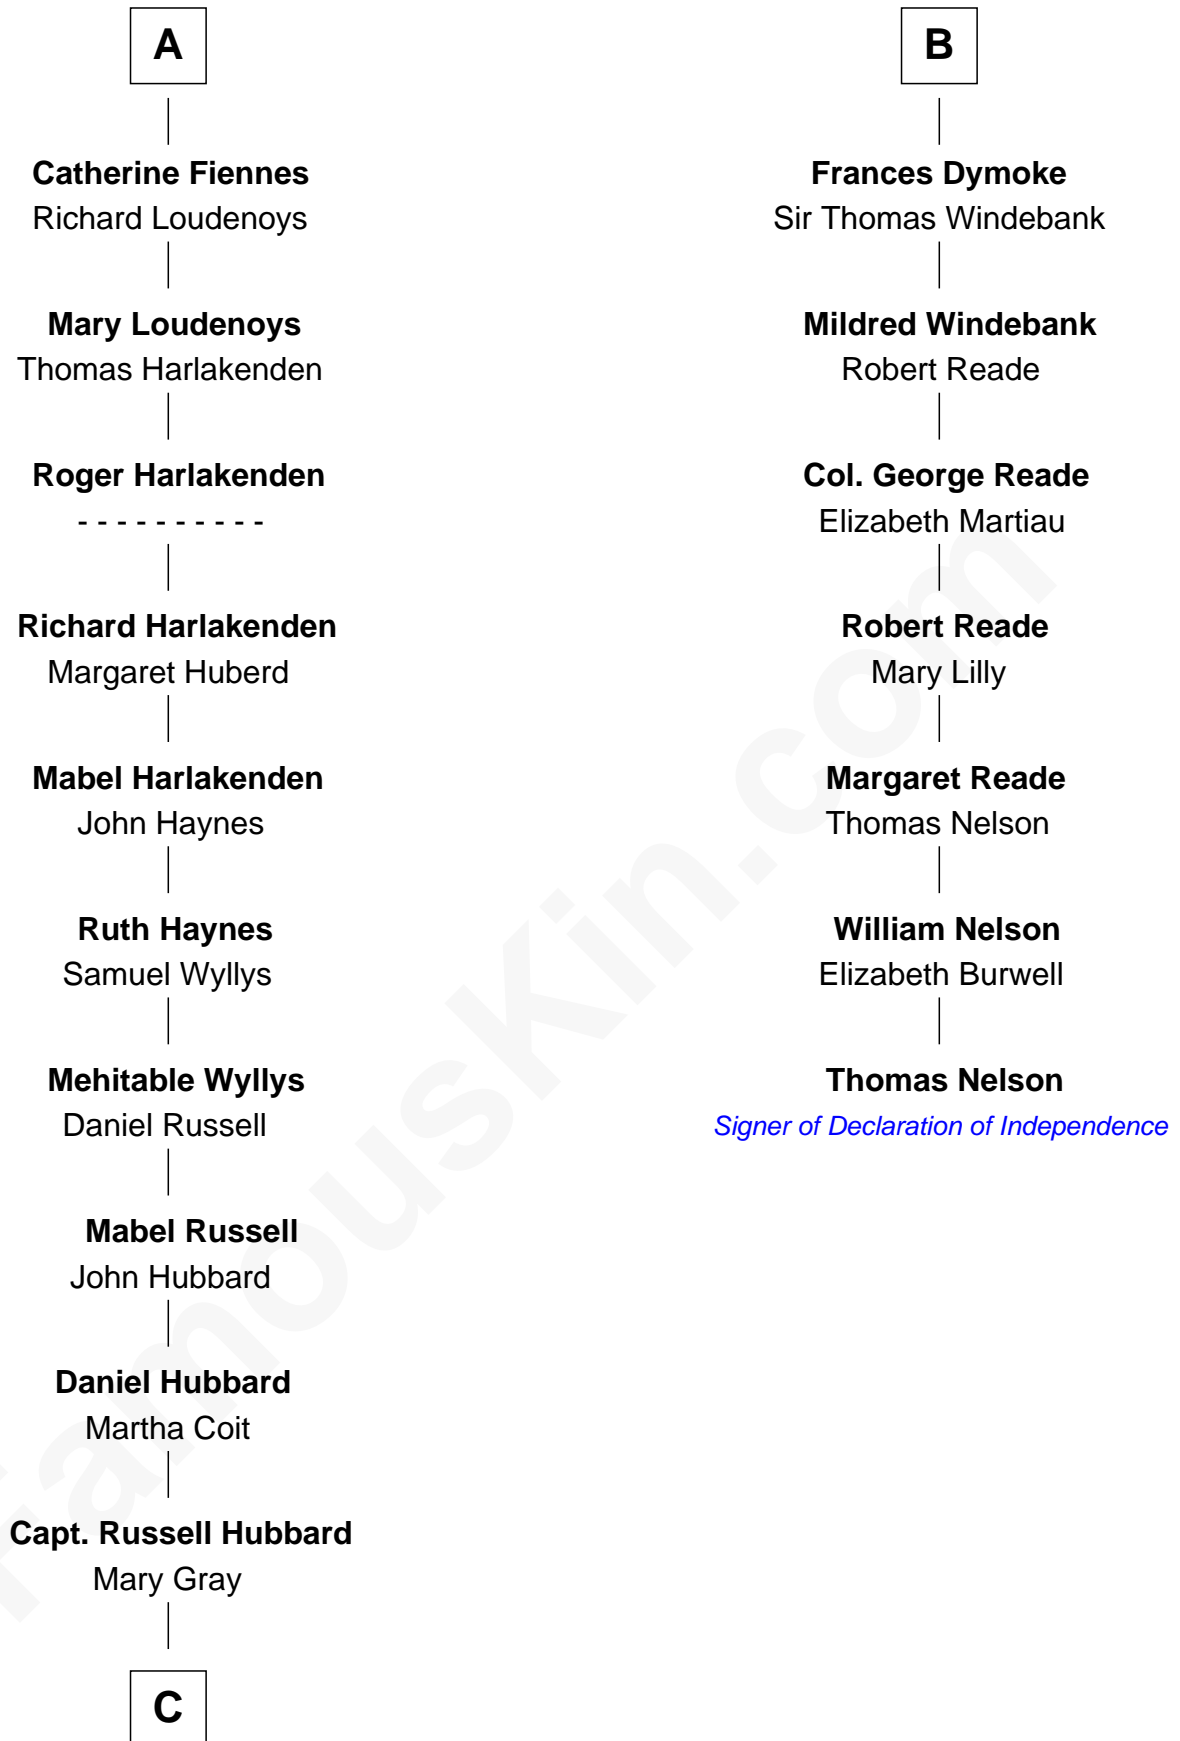

FamousKin.com
Relationship Chart of
Frank Lloyd Wright
American Architect

13th cousin 7 times removed of

Thomas Nelson
Signer of the Declaration of Independence

C

—
Martha Hubbard

David Wright

—
Rev. David Wright

Abigail Goddard

—
William Carey Wright

Anna Lloyd Jones

—
Frank Lloyd Wright

American Architect

FamousKin.com