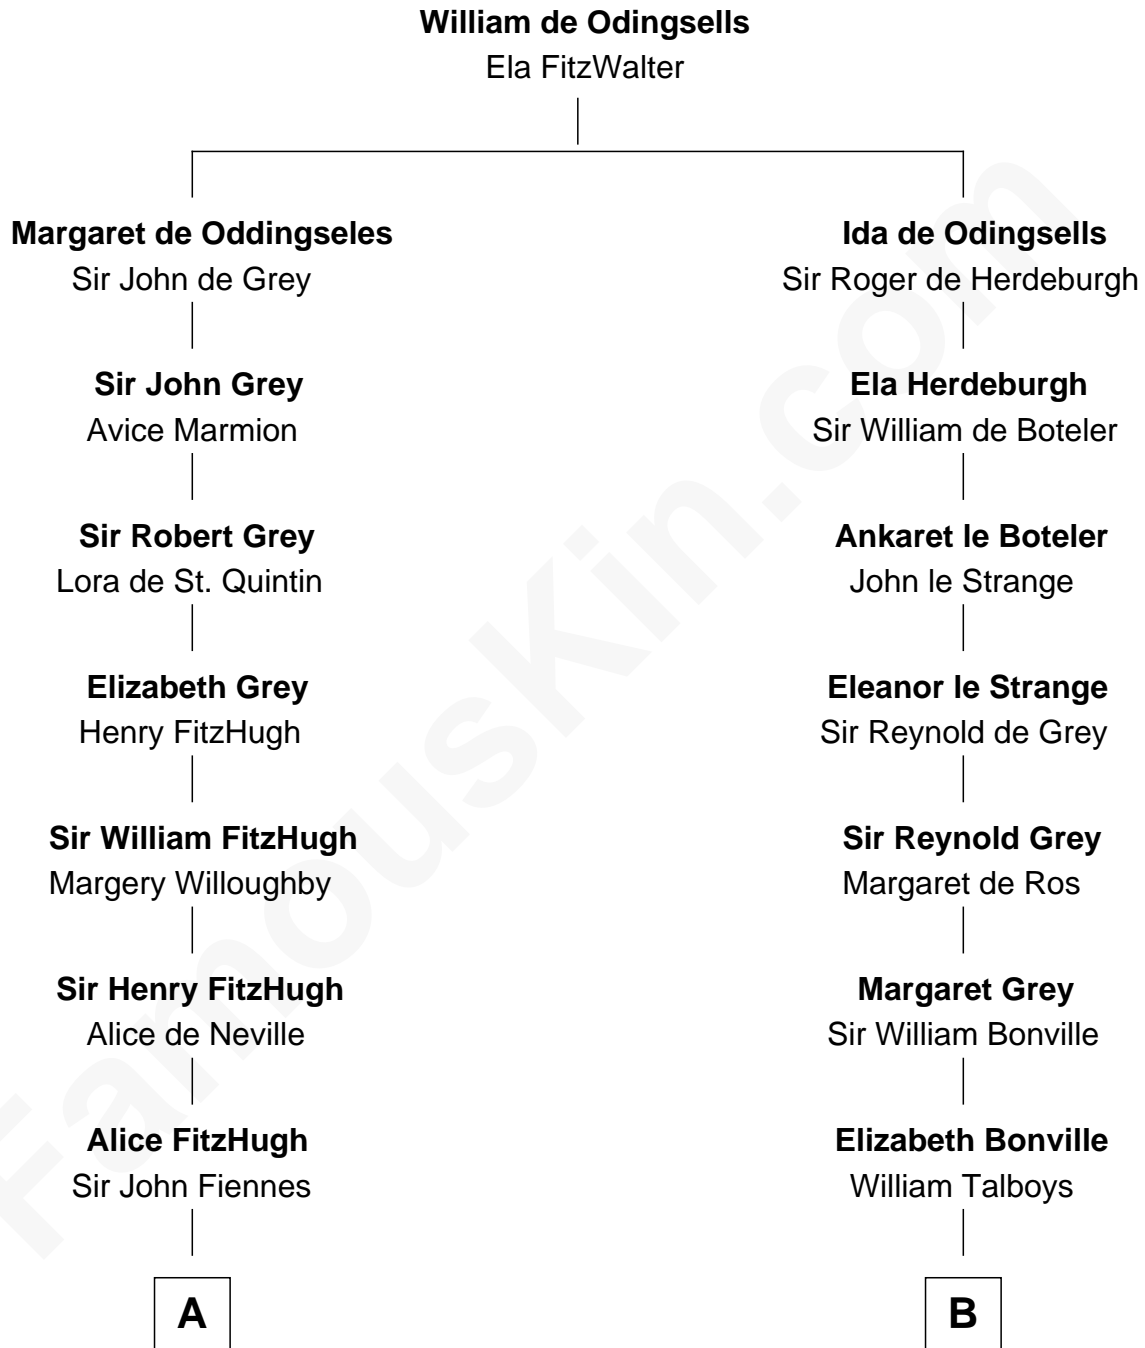

FamousKin.com
Relationship Chart of
Frank Lloyd Wright
American Architect

16th cousin 5 times removed of

Thomas Nelson
Signer of the Declaration of Independence

FamousKin.com