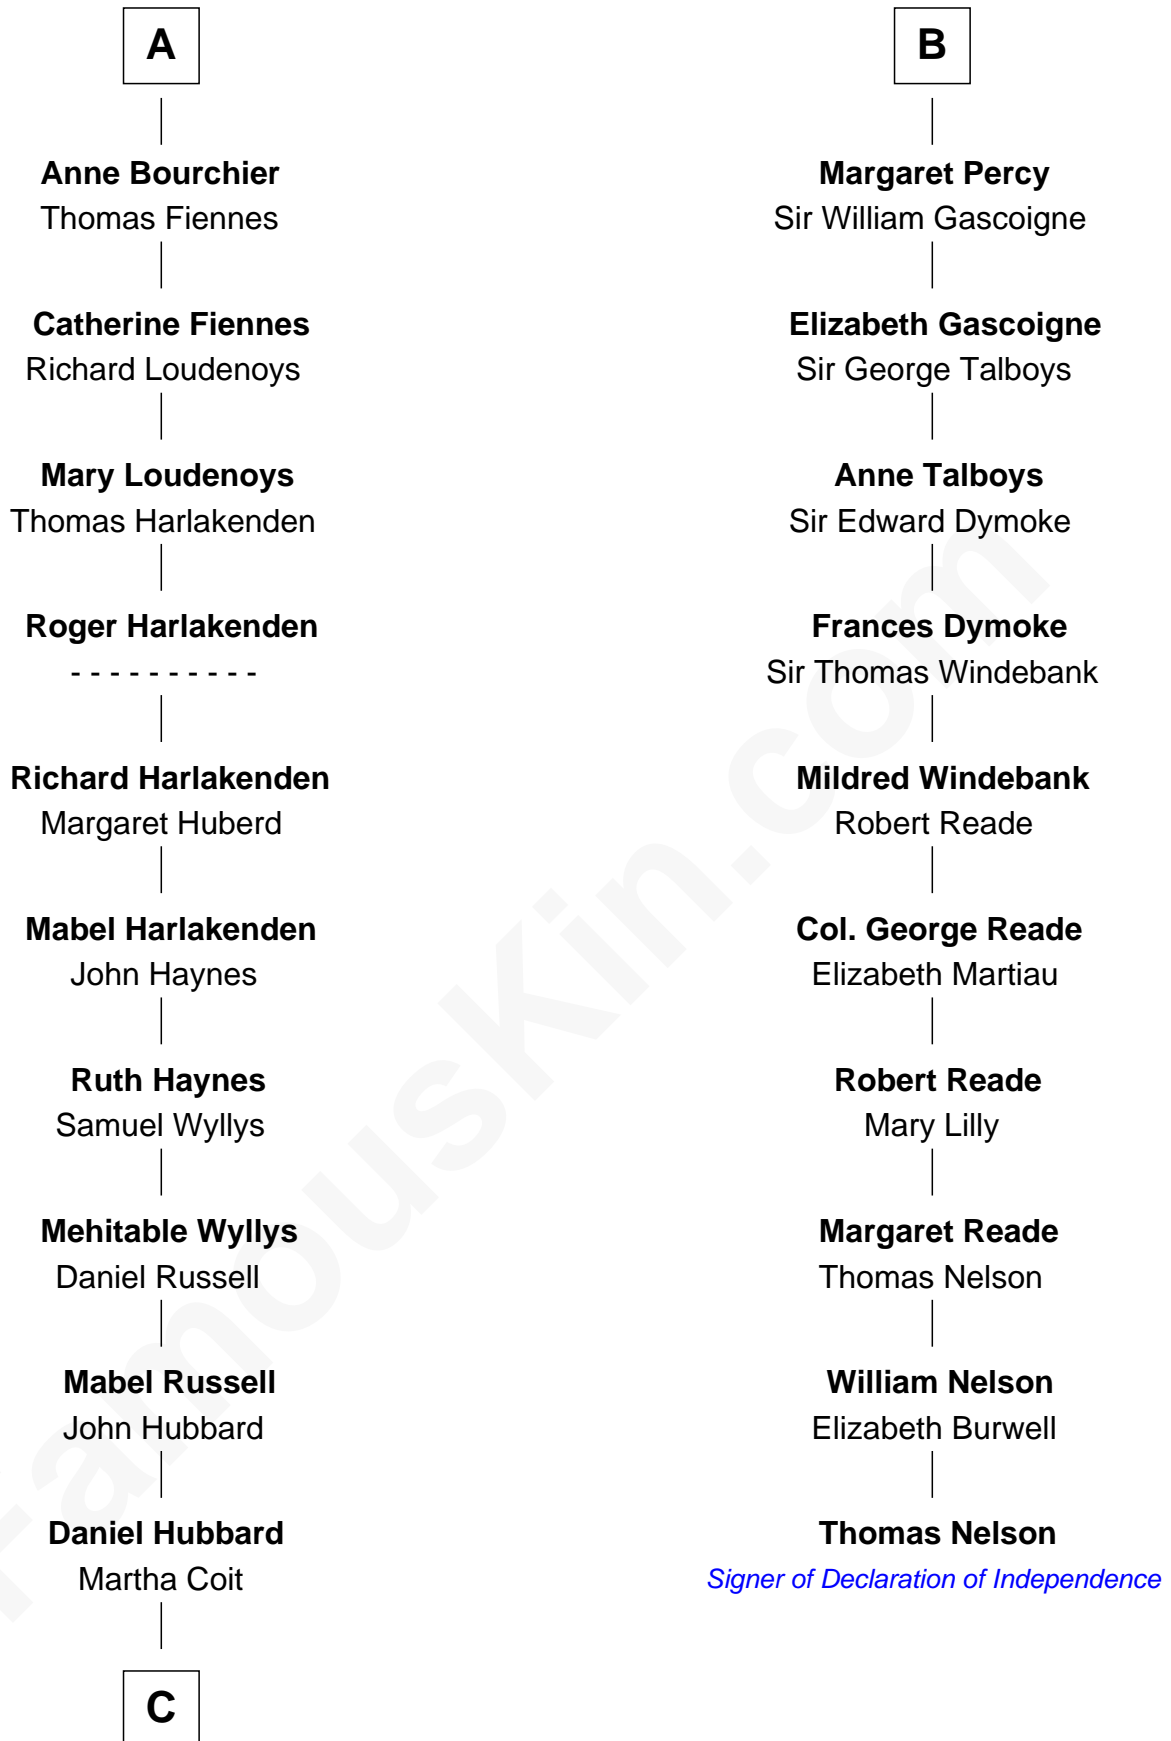

FamousKin.com
Relationship Chart of
Frank Lloyd Wright
American Architect

16th cousin 5 times removed of

Thomas Nelson
Signer of the Declaration of Independence

FamousKin.com