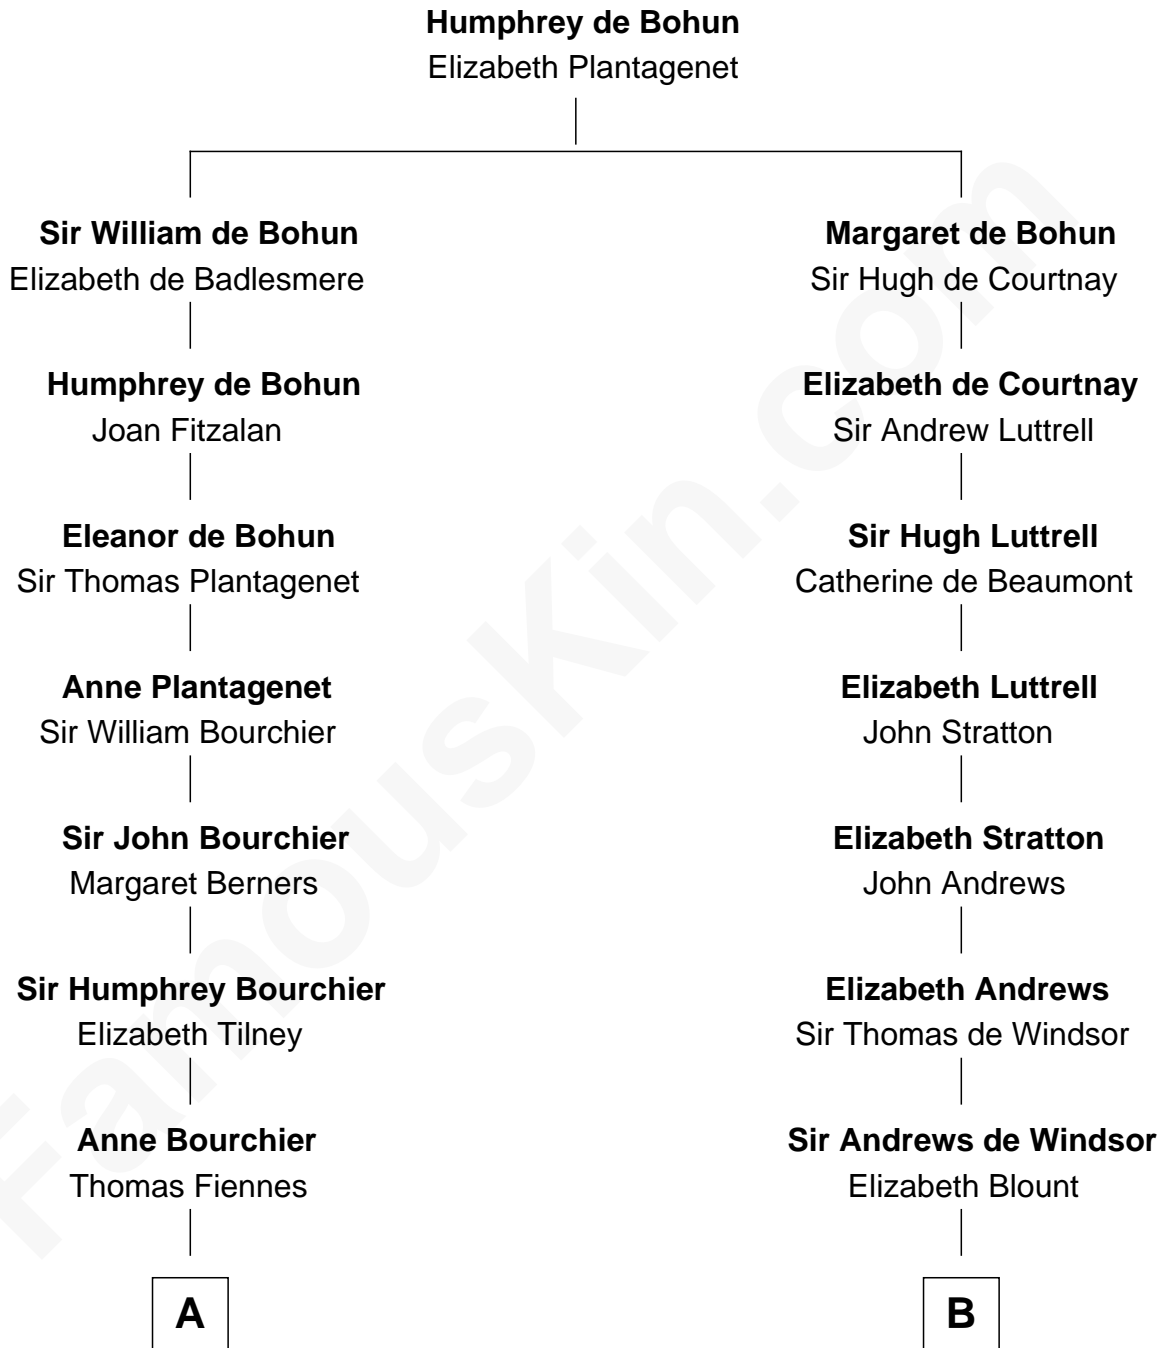

FamousKin.com
Relationship Chart of
Frank Lloyd Wright
American Architect

14th cousin 6 times removed of

Thomas Nelson
Signer of the Declaration of Independence

C

—
Martha Hubbard

David Wright

—
Rev. David Wright

Abigail Goddard

—
William Carey Wright

Anna Lloyd Jones

—
Frank Lloyd Wright

American Architect

FamousKin.com