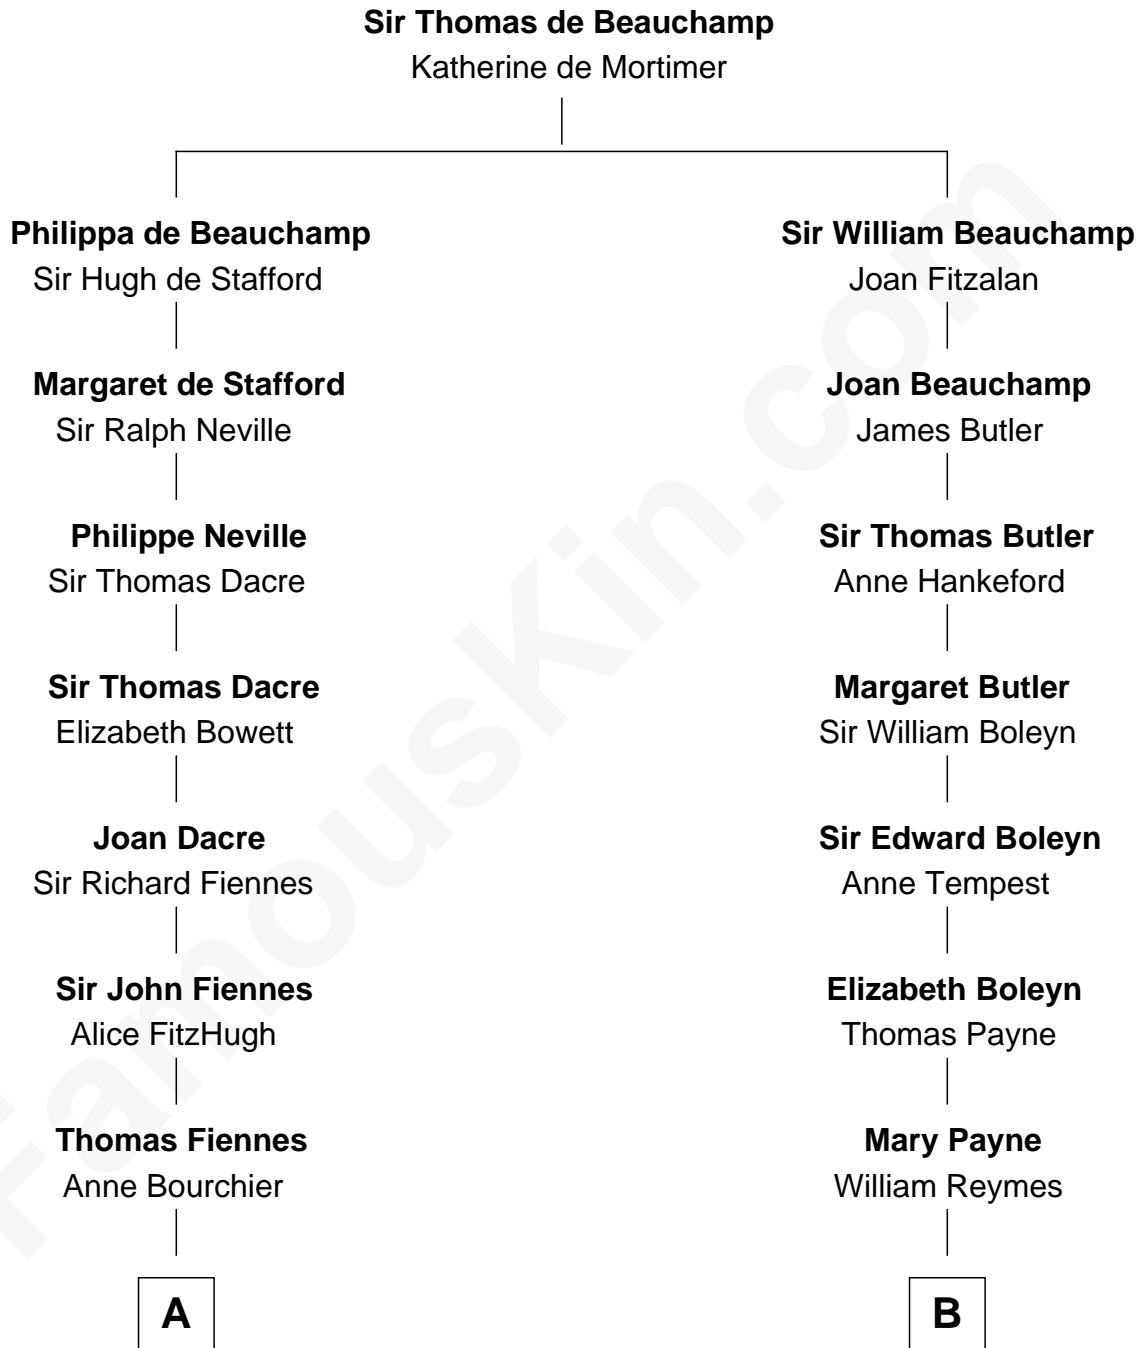

FamousKin.com
Relationship Chart of
Frank Lloyd Wright
American Architect

13th cousin 7 times removed of

William Floyd
Signer of the Declaration of Independence

C

—
Martha Hubbard

David Wright

—
Rev. David Wright

Abigail Goddard

—
William Carey Wright

Anna Lloyd Jones

—
Frank Lloyd Wright

American Architect

FamousKin.com