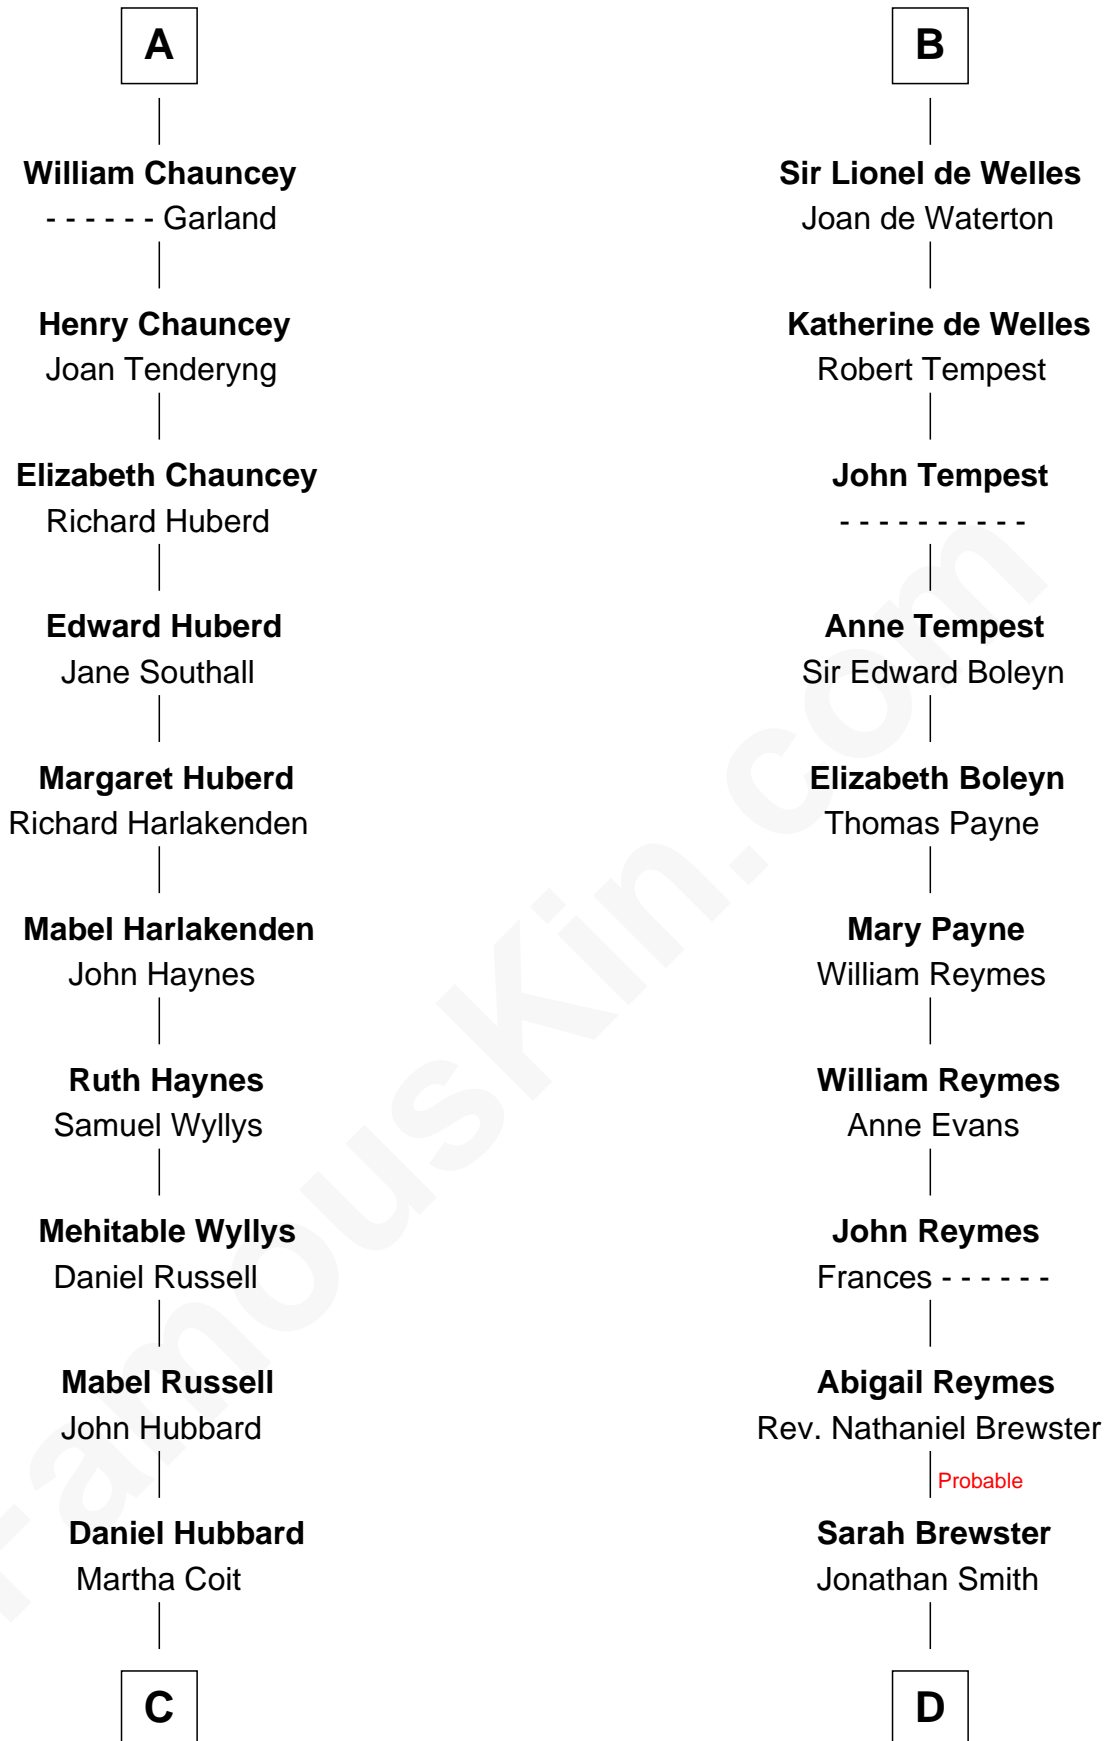

**FamousKin.com**  
**Relationship Chart of**  
**Frank Lloyd Wright**  
*American Architect*

19th cousin 2 times removed of

**William Floyd**  
*Signer of the Declaration of Independence*

**C**

**Capt. Russell Hubbard**

Mary Gray

**Martha Hubbard**

David Wright

**Rev. David Wright**

Abigail Goddard

**William Carey Wright**

Anna Lloyd Jones

**Frank Lloyd Wright**

*American Architect*

**D**

**Jonathan Smith**

Elizabeth Platt

**Tabitha Smith**

Nicholl Floyd

**William Floyd**

*Signer of Declaration of Independence*