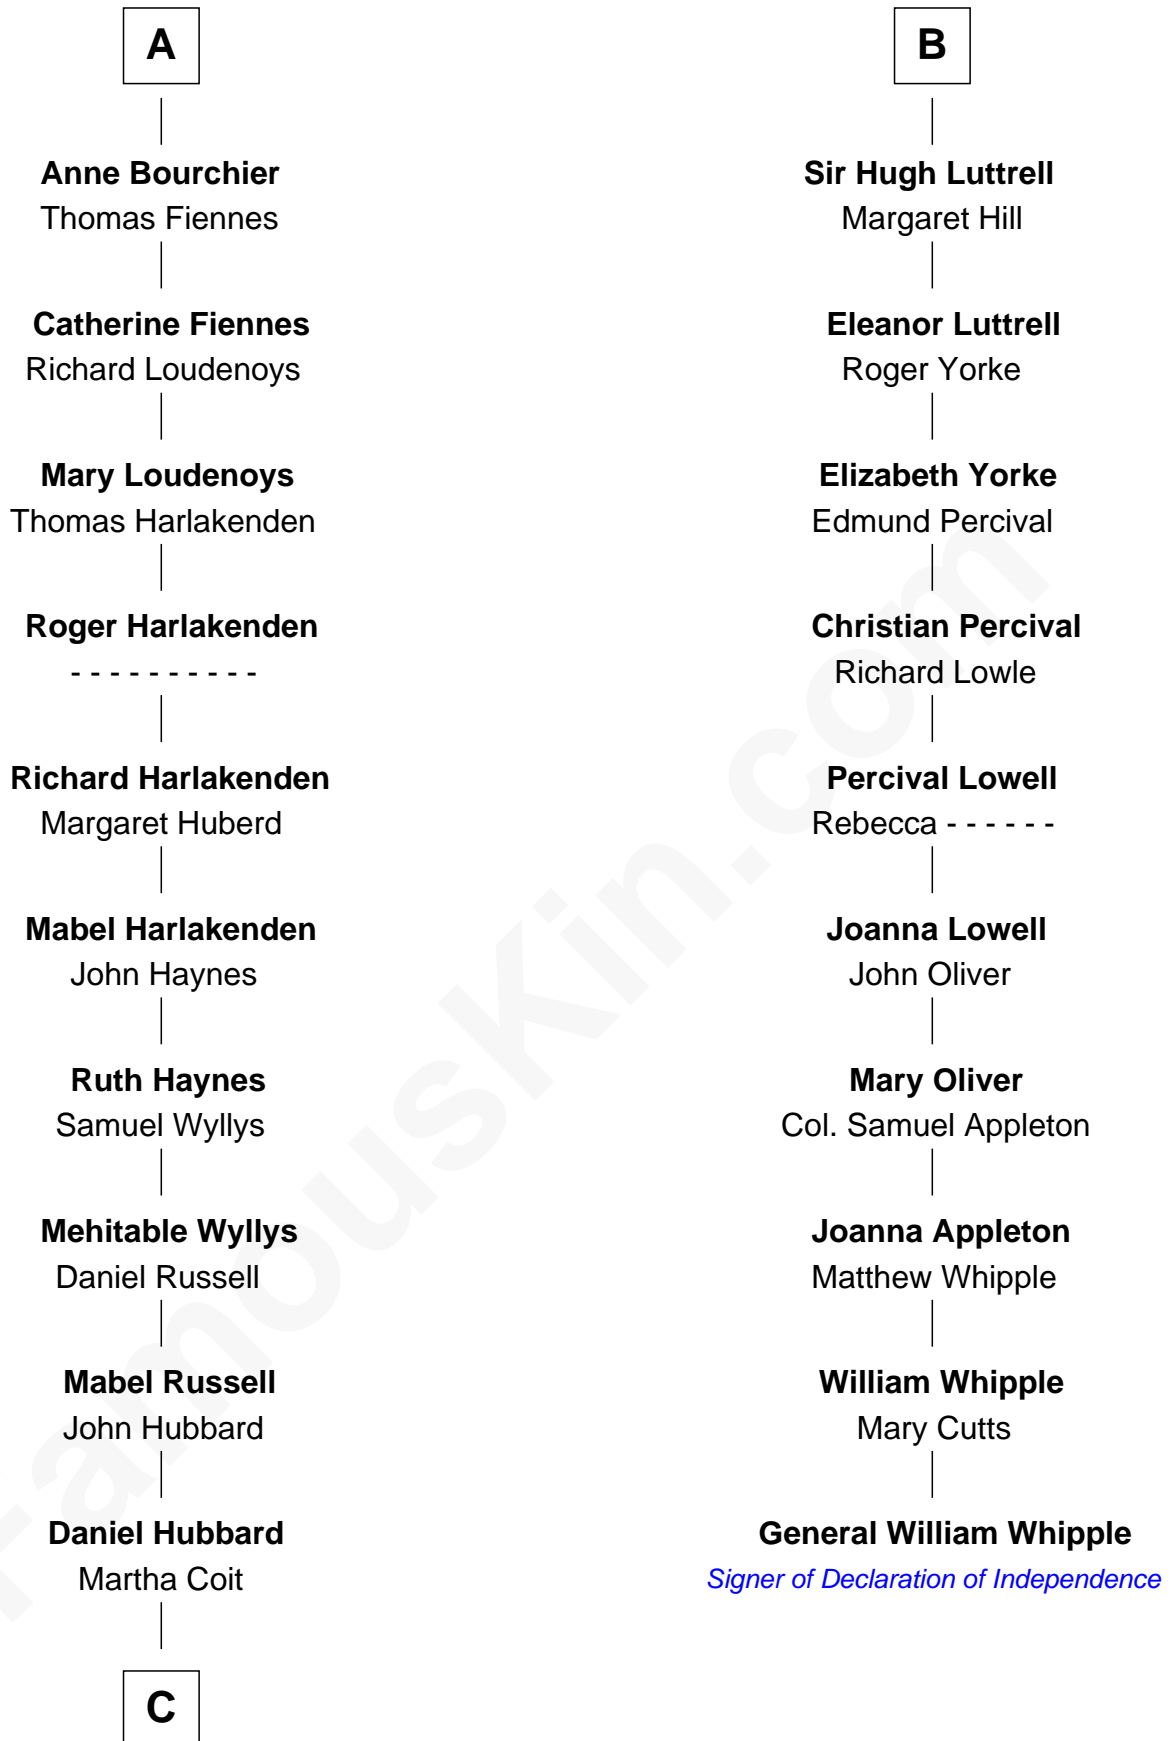

FamousKin.com
Relationship Chart of
Frank Lloyd Wright
American Architect

16th cousin 5 times removed of

General William Whipple
Signer of the Declaration of Independence

FamousKin.com