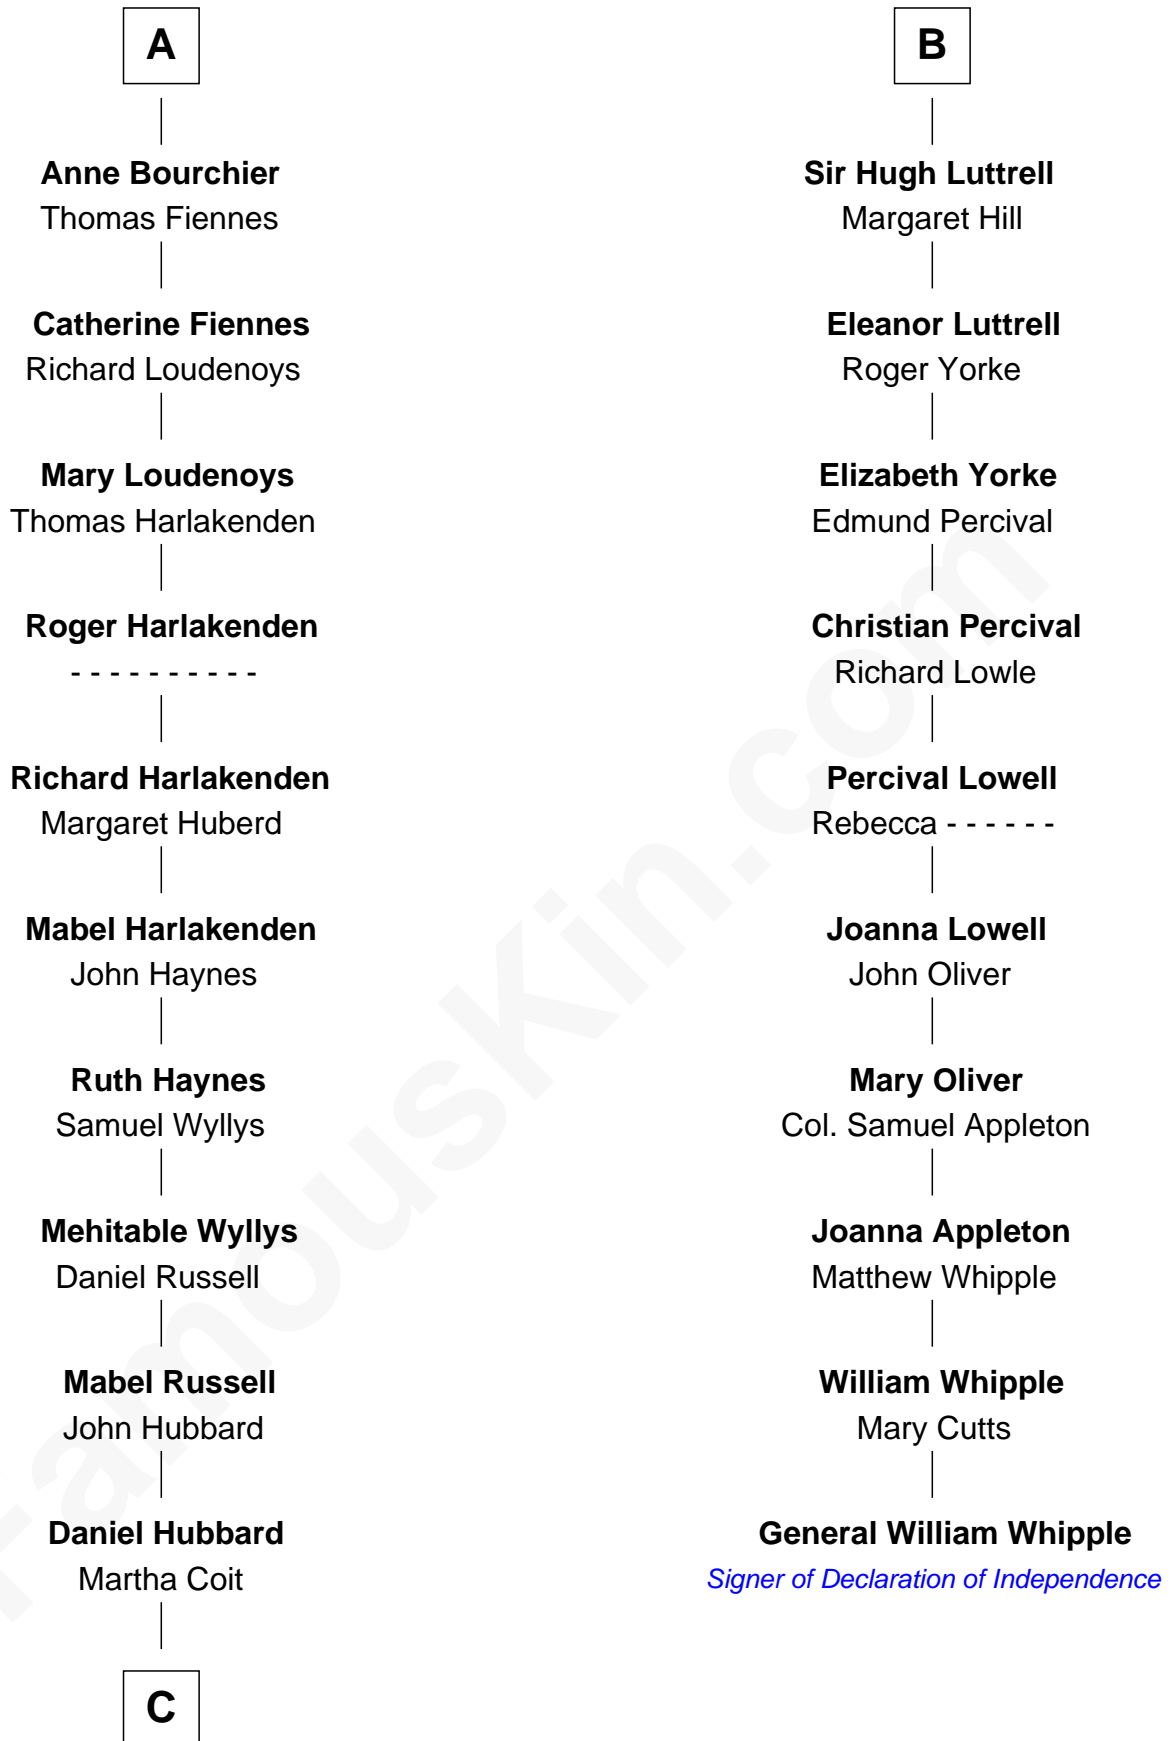

FamousKin.com
Relationship Chart of
Frank Lloyd Wright
American Architect

16th cousin 5 times removed of
General William Whipple
Signer of the Declaration of Independence

FamousKin.com