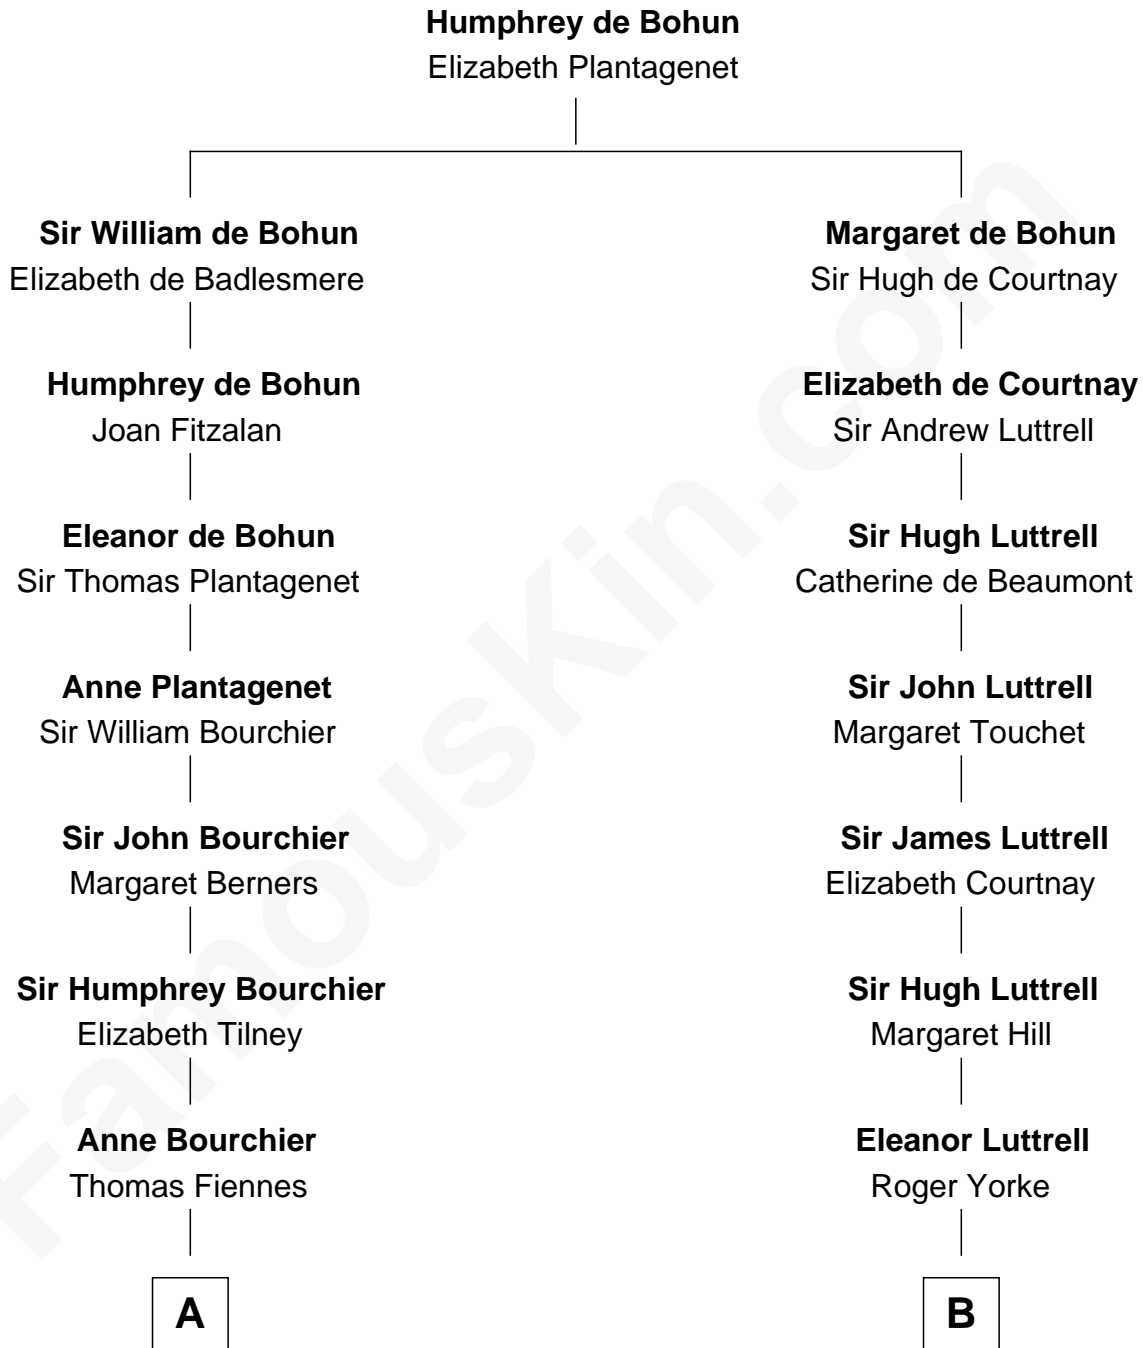

**FamousKin.com**  
**Relationship Chart of**  
**Frank Lloyd Wright**  
*American Architect*

**14th cousin 6 times removed of**  
**General William Whipple**  
*Signer of the Declaration of Independence*

**C**

—  
**Martha Hubbard**

David Wright

—  
**Rev. David Wright**

Abigail Goddard

—  
**William Carey Wright**

Anna Lloyd Jones

—  
**Frank Lloyd Wright**