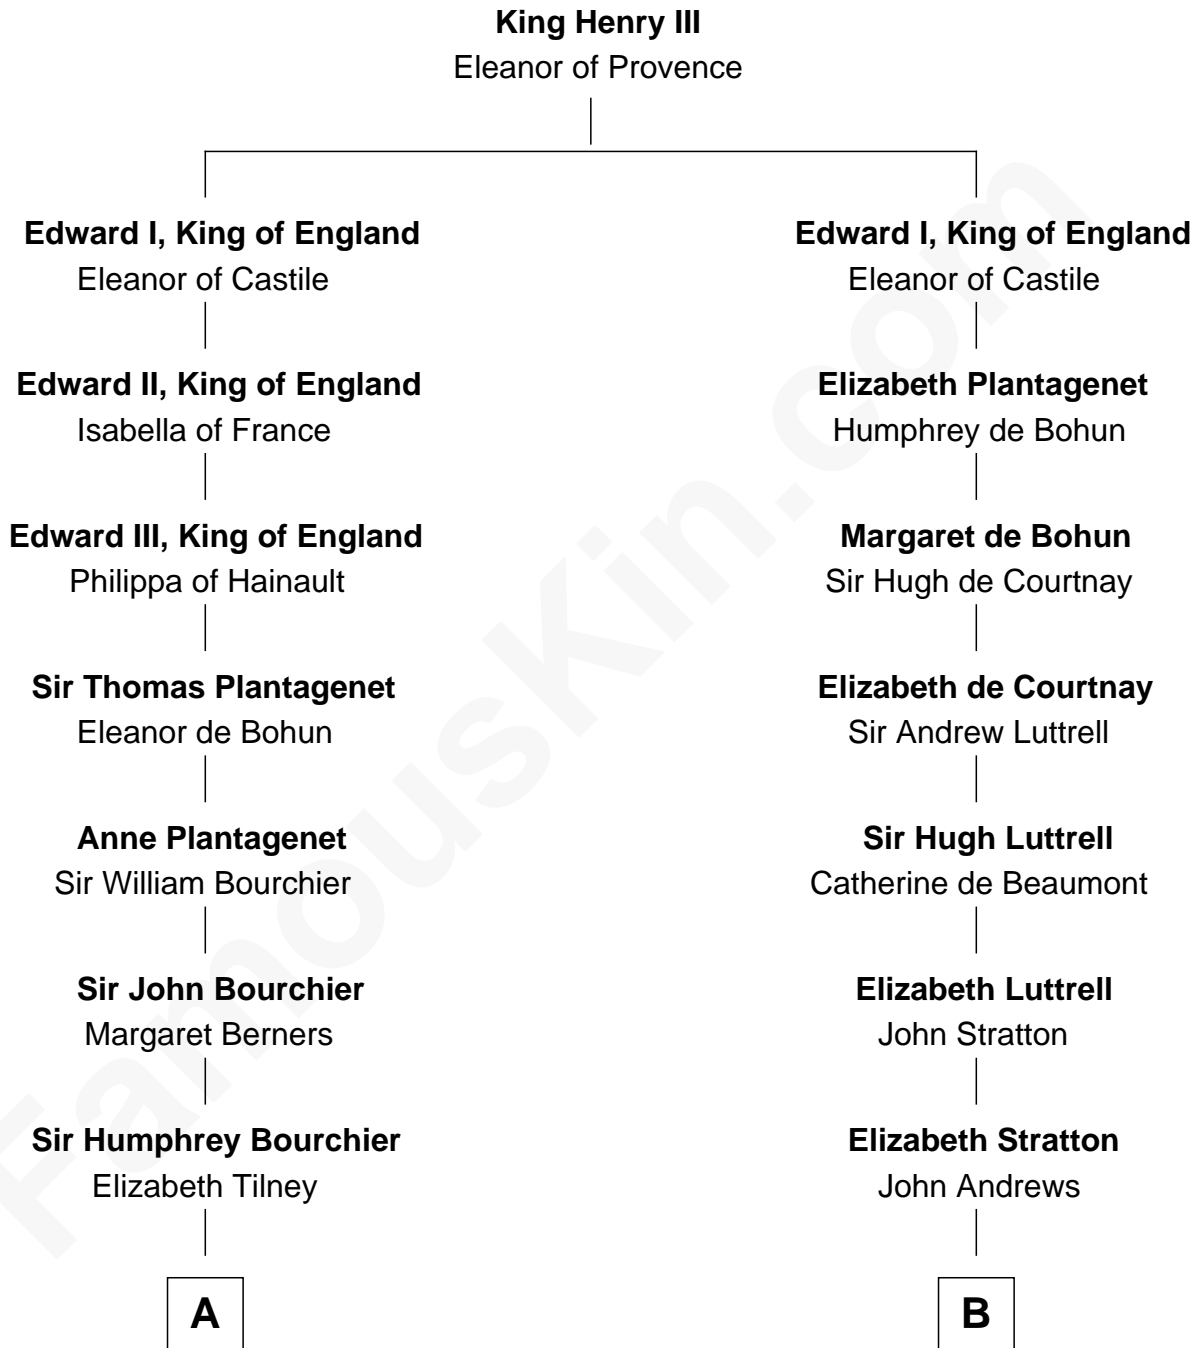

FamousKin.com
Relationship Chart of
Frank Lloyd Wright
American Architect

15th cousin 6 times removed of

Caleb Brewster

Member of the Culper Spy Ring during the American Revolution

FamousKin.com