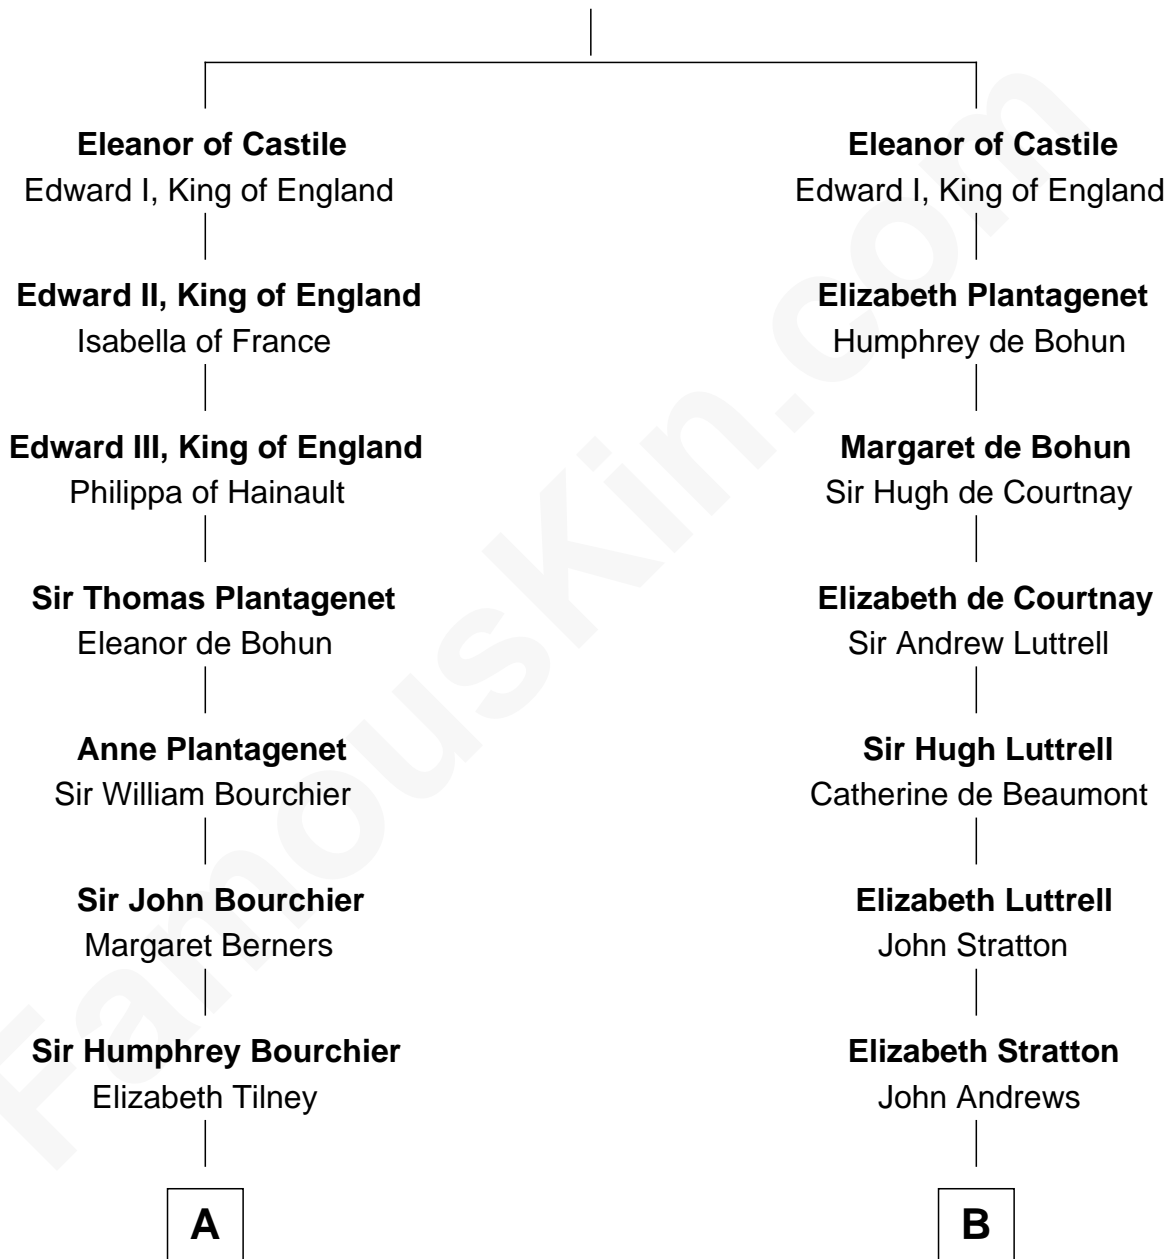

FamousKin.com
Relationship Chart of
Frank Lloyd Wright
American Architect

15th cousin 6 times removed of

Caleb Brewster

Member of the Culper Spy Ring during the American Revolution

Ferdinand III, King of Castile

Joanna of Ponthieu

FamousKin.com