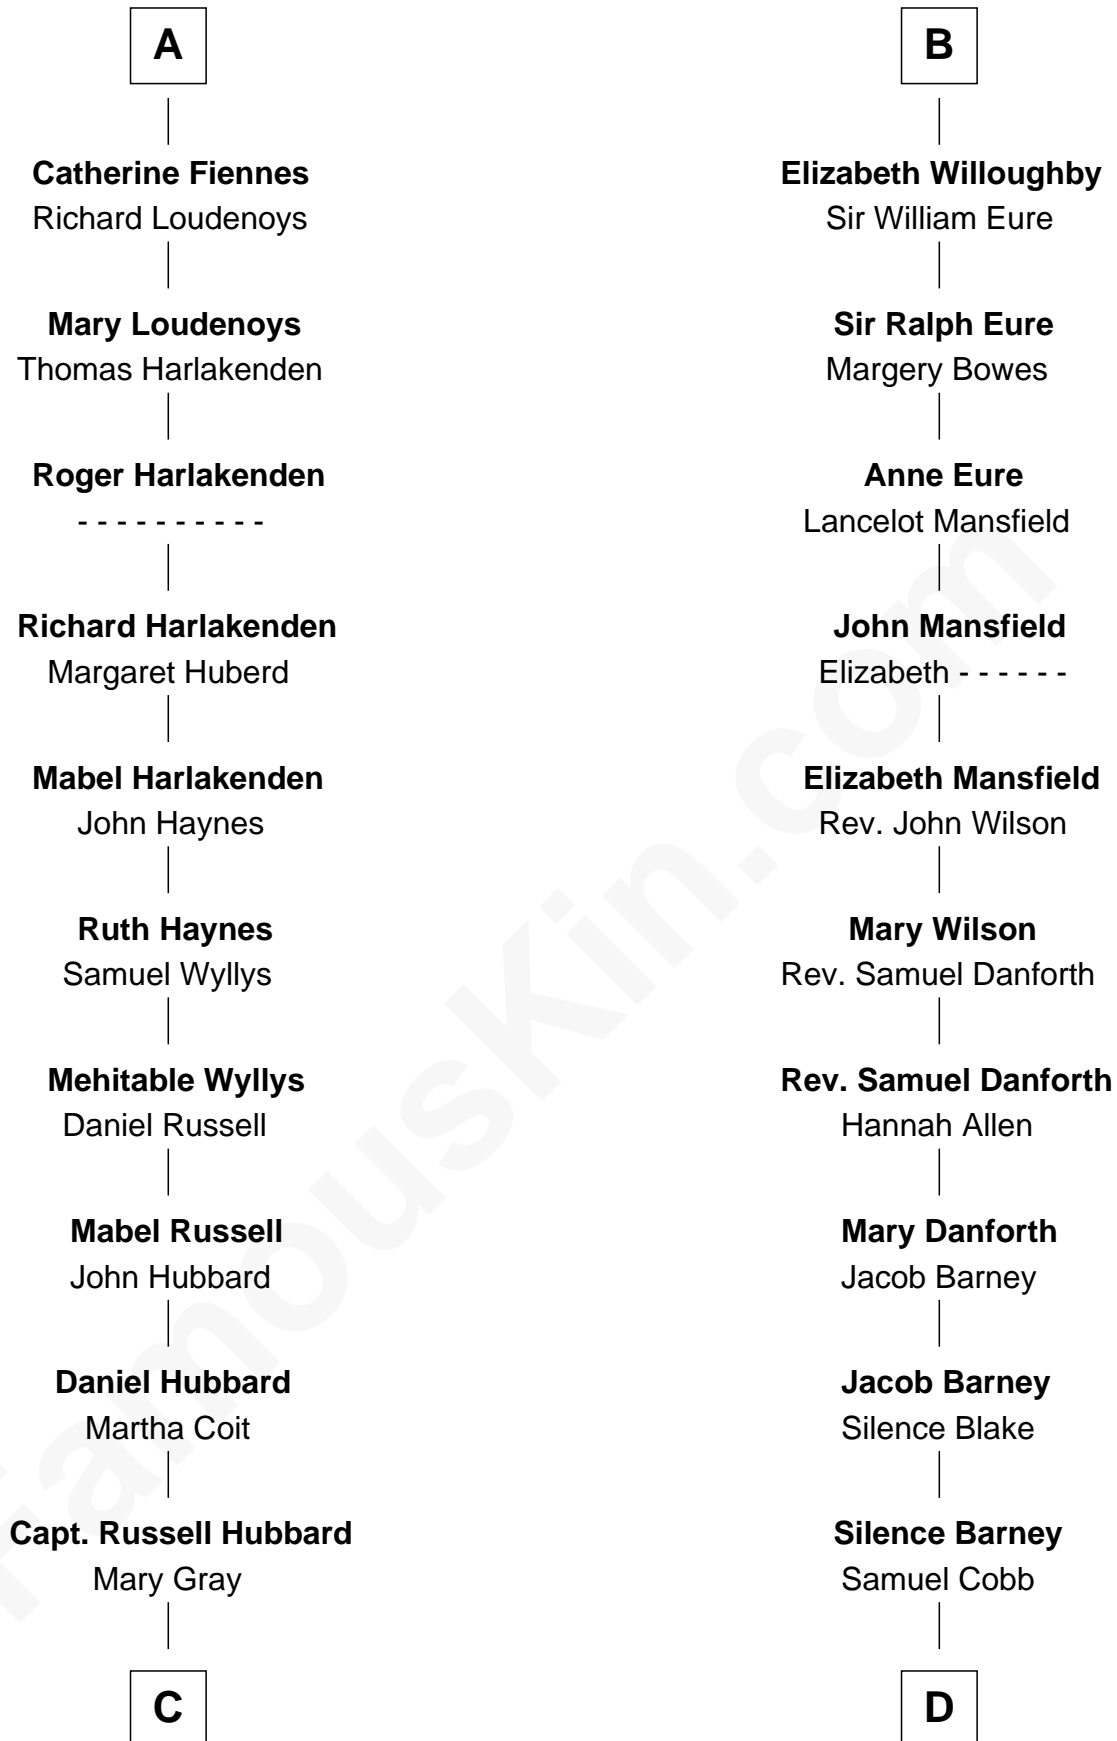

FamousKin.com
Relationship Chart of
Frank Lloyd Wright
American Architect

20th cousin 1 time removed of
Sandra Day O'Connor
First Female U.S. Supreme Court Justice

C

Martha Hubbard

David Wright

Rev. David Wright

Abigail Goddard

William Carey Wright

Anna Lloyd Jones

Frank Lloyd Wright

American Architect

D

Lettice Carlyle Cobb

Luke Day