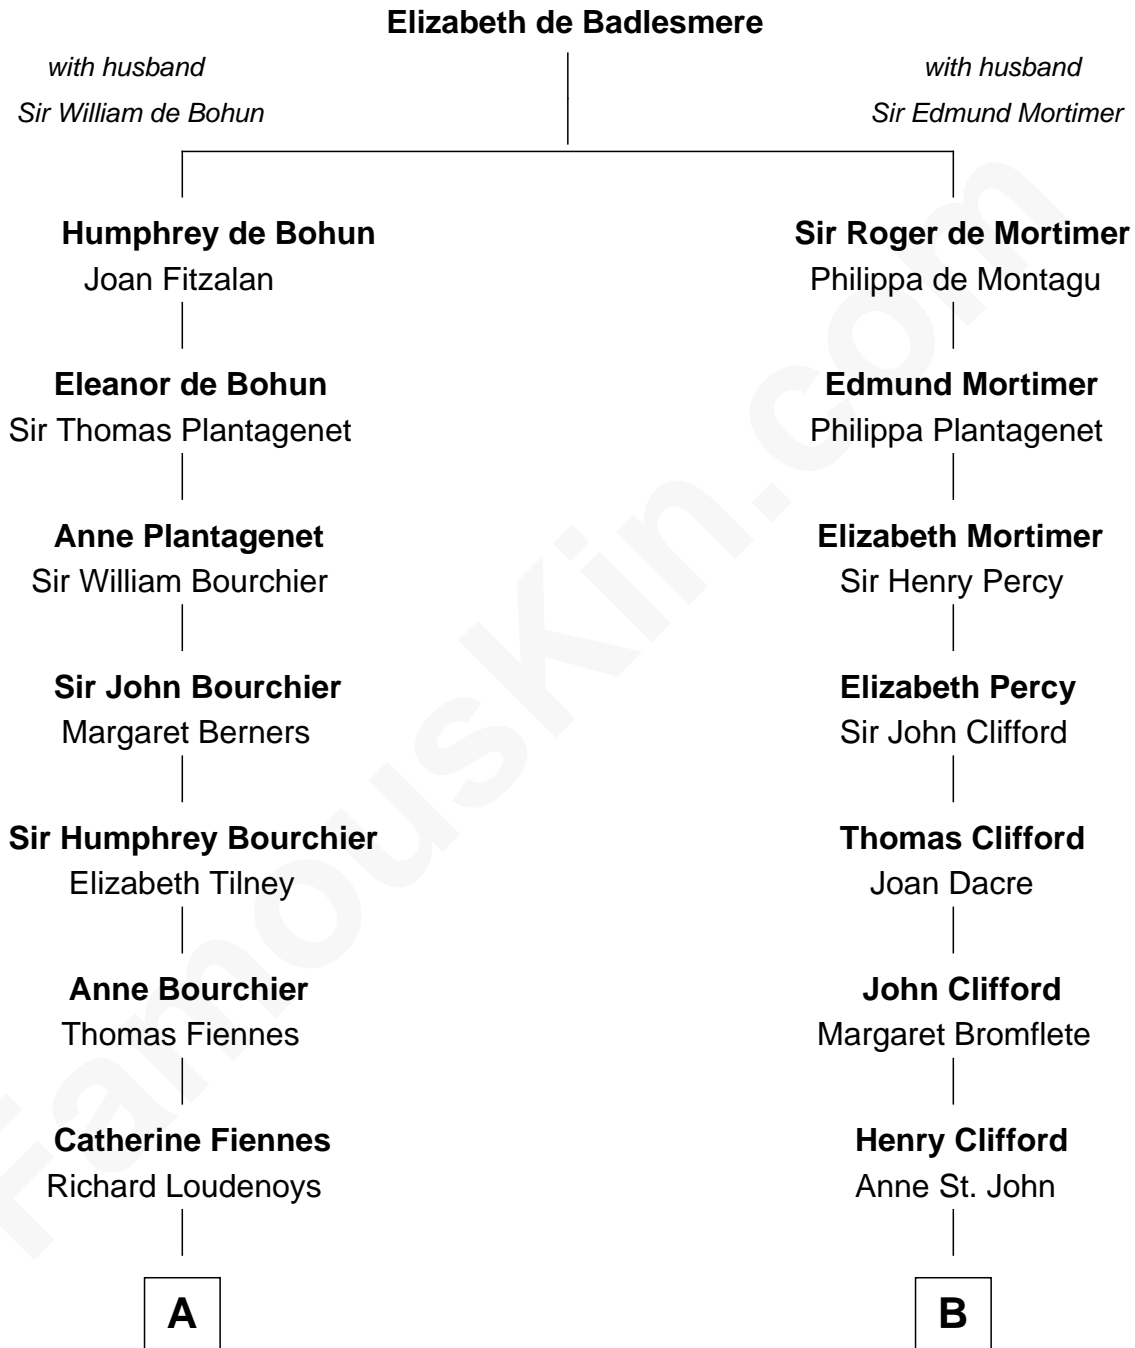

FamousKin.com
Relationship Chart of
Frank Lloyd Wright
American Architect

19th cousin 2 times removed of

Sandra Day O'Connor
First Female U.S. Supreme Court Justice

C

Rev. David Wright

Abigail Goddard

William Carey Wright

Anna Lloyd Jones

Frank Lloyd Wright

American Architect

D

Lettice Carlyle Cobb

Luke Day

Hollis Day

Eliza L. Flanders