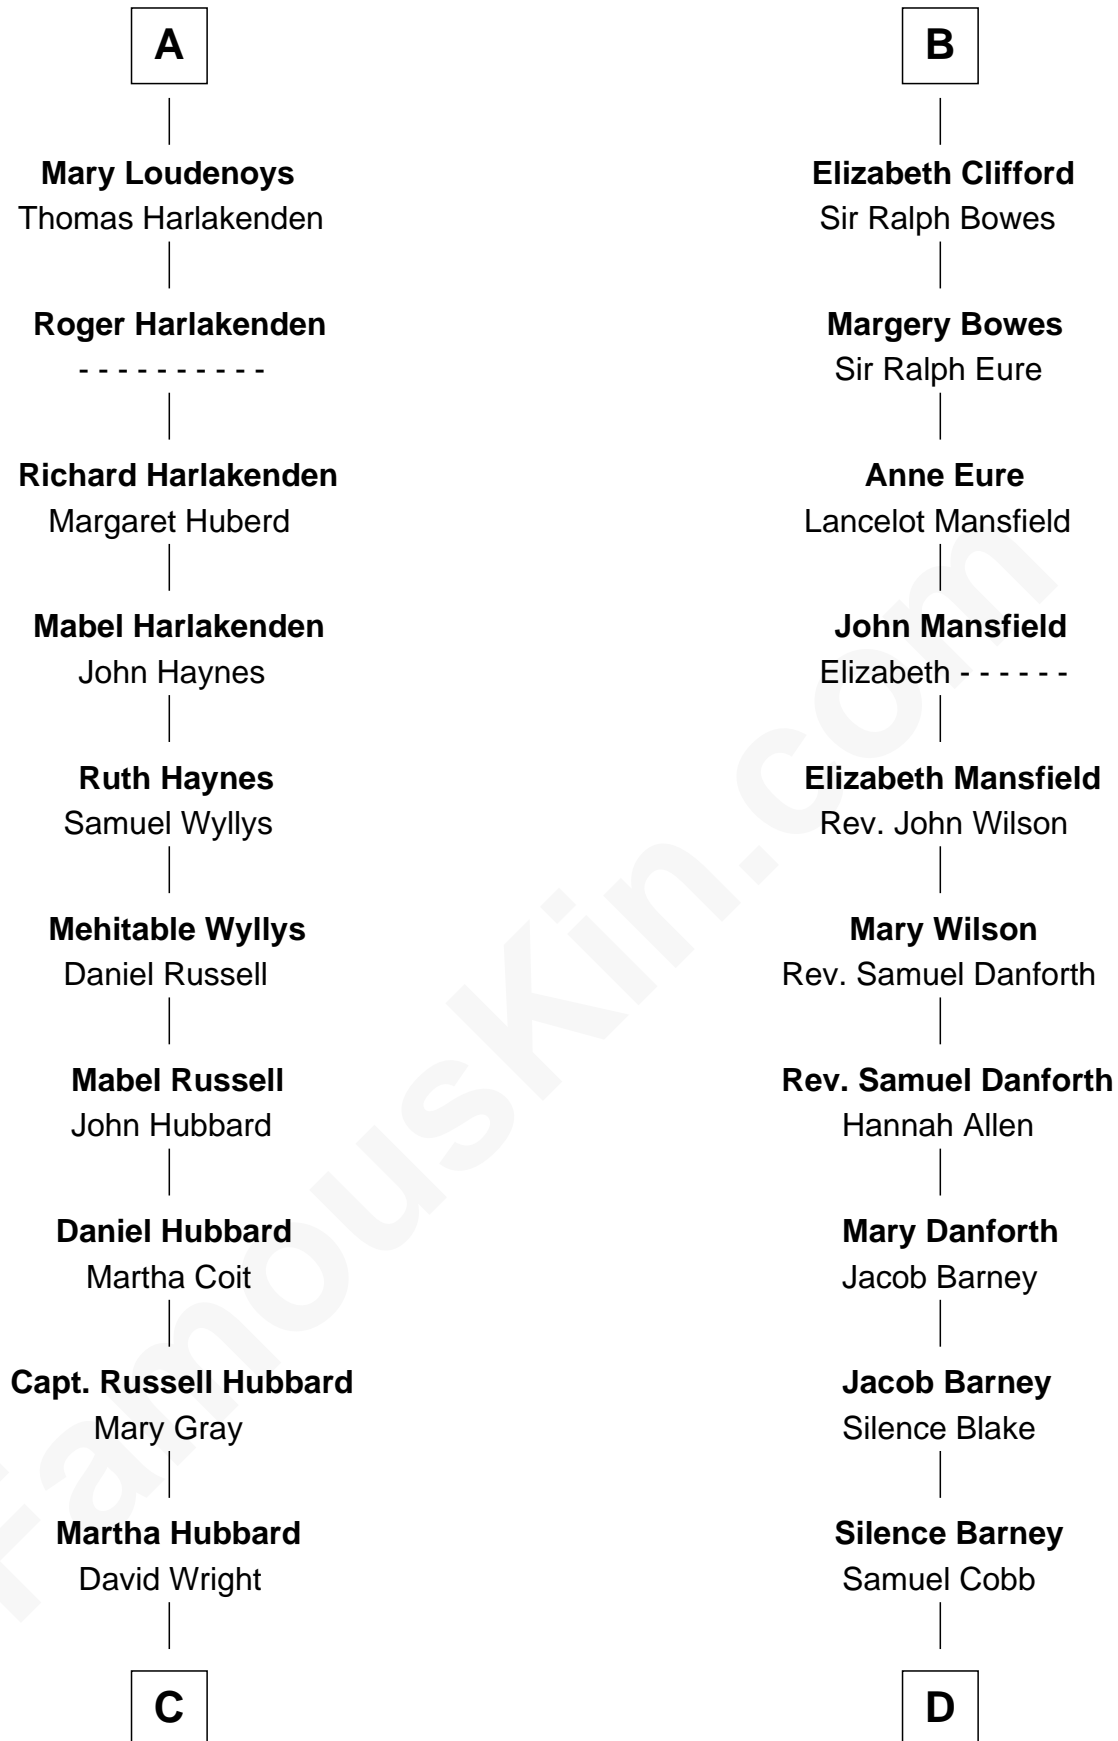

FamousKin.com
Relationship Chart of
Frank Lloyd Wright
American Architect

19th cousin 2 times removed of

Sandra Day O'Connor
First Female U.S. Supreme Court Justice

C

Rev. David Wright

Abigail Goddard

William Carey Wright

Anna Lloyd Jones

Frank Lloyd Wright

American Architect

D

Lettice Carlyle Cobb

Luke Day

Hollis Day

Eliza L. Flanders