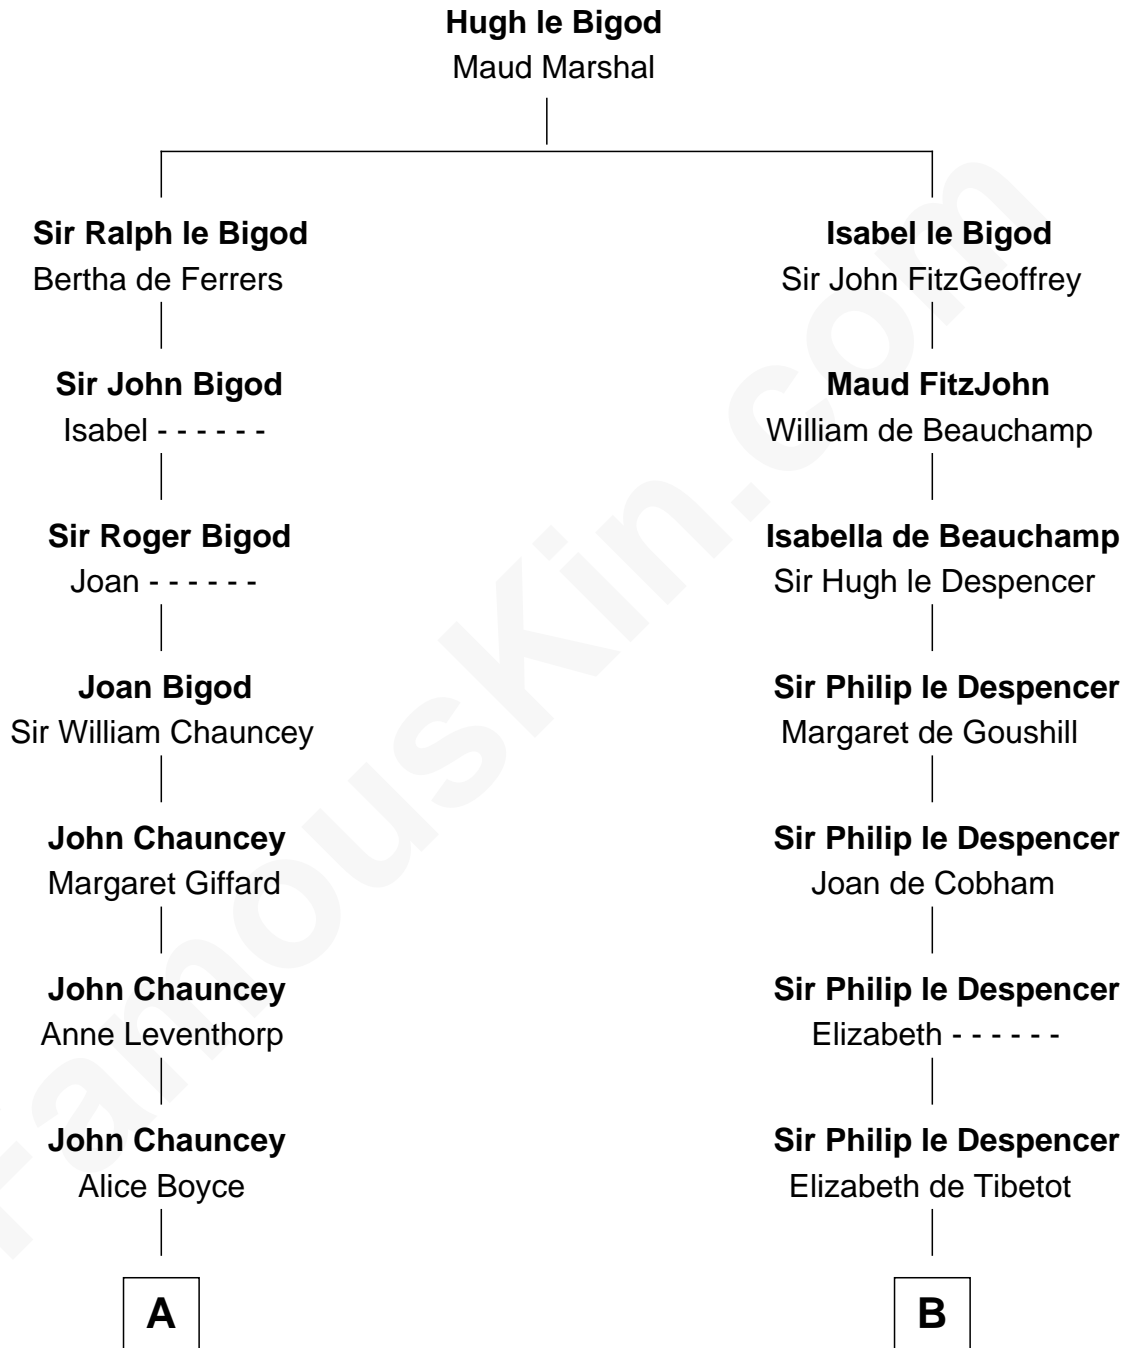

FamousKin.com
Relationship Chart of
Frank Lloyd Wright
American Architect

17th cousin 4 times removed of

Caesar Rodney
Signer of the Declaration of Independence

FamousKin.com