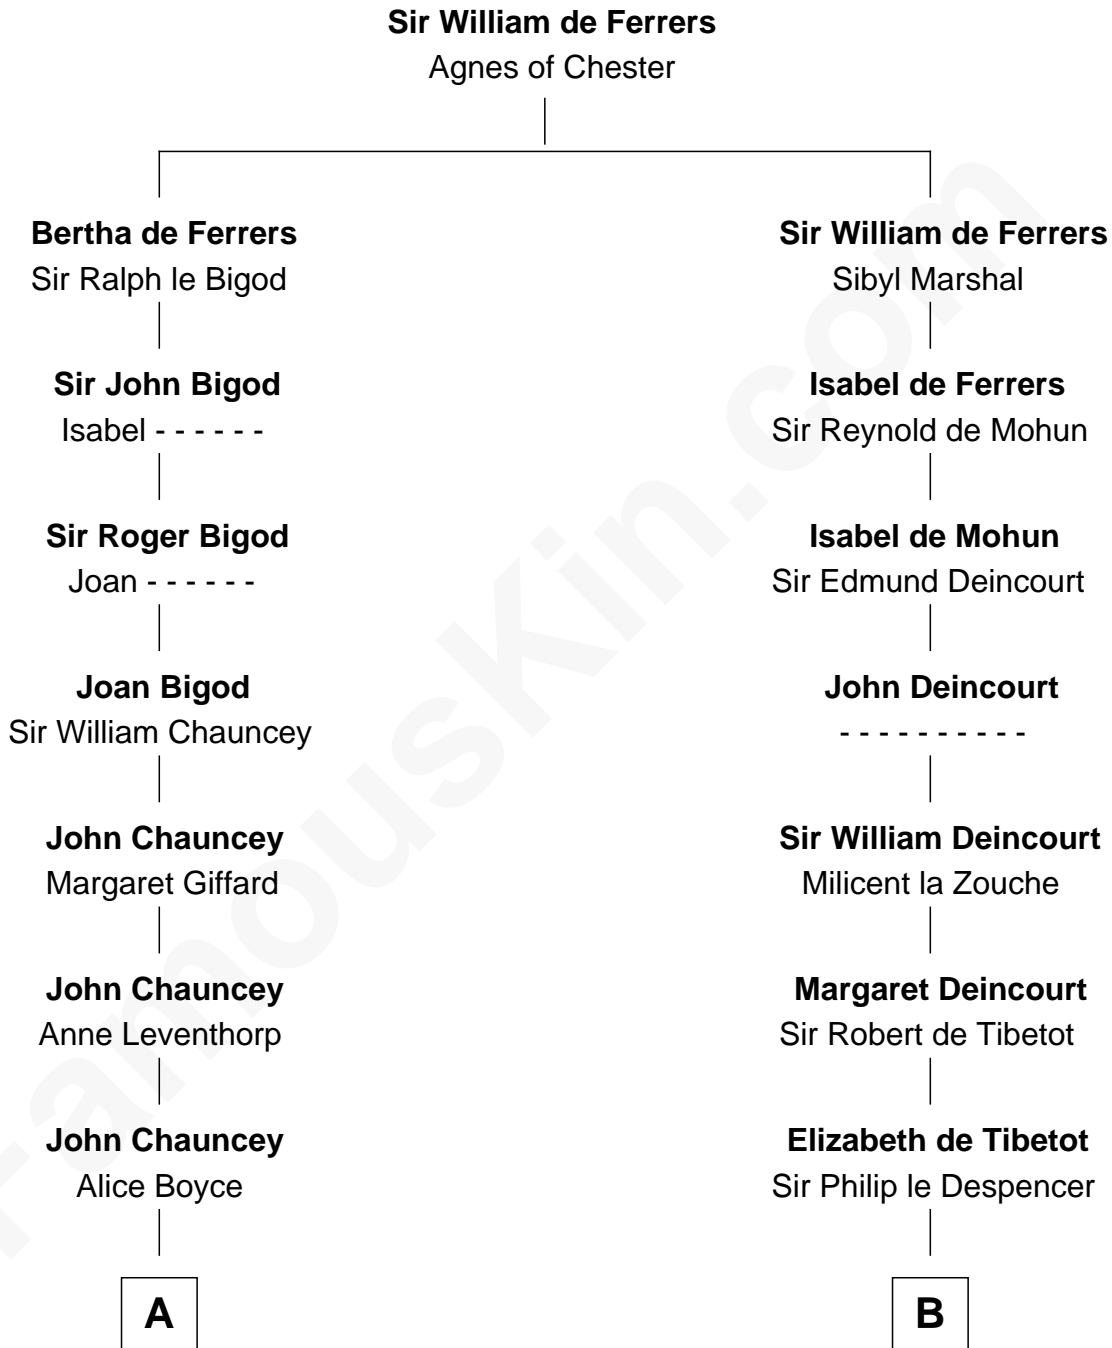

FamousKin.com
Relationship Chart of
Frank Lloyd Wright
American Architect

17th cousin 4 times removed of

Caesar Rodney
Signer of the Declaration of Independence

FamousKin.com