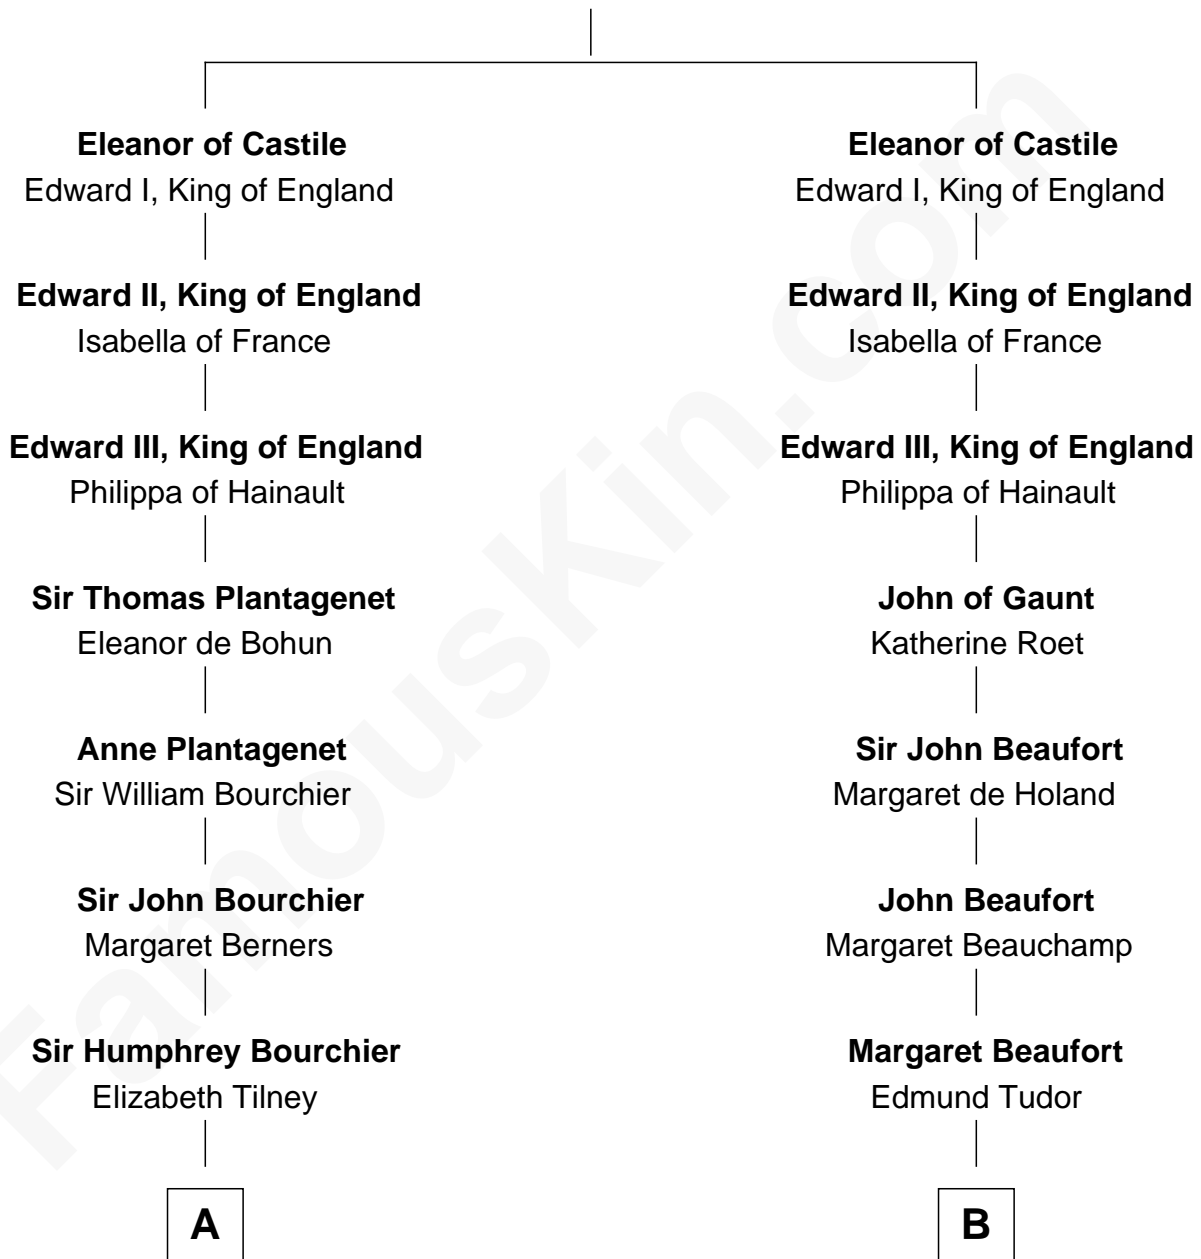

FamousKin.com
Relationship Chart of
Frank Lloyd Wright
American Architect

9th cousin 12 times removed of
Queen Elizabeth I
Queen of England

Ferdinand III, King of Castile
 Joanna of Ponthieu

FamousKin.com