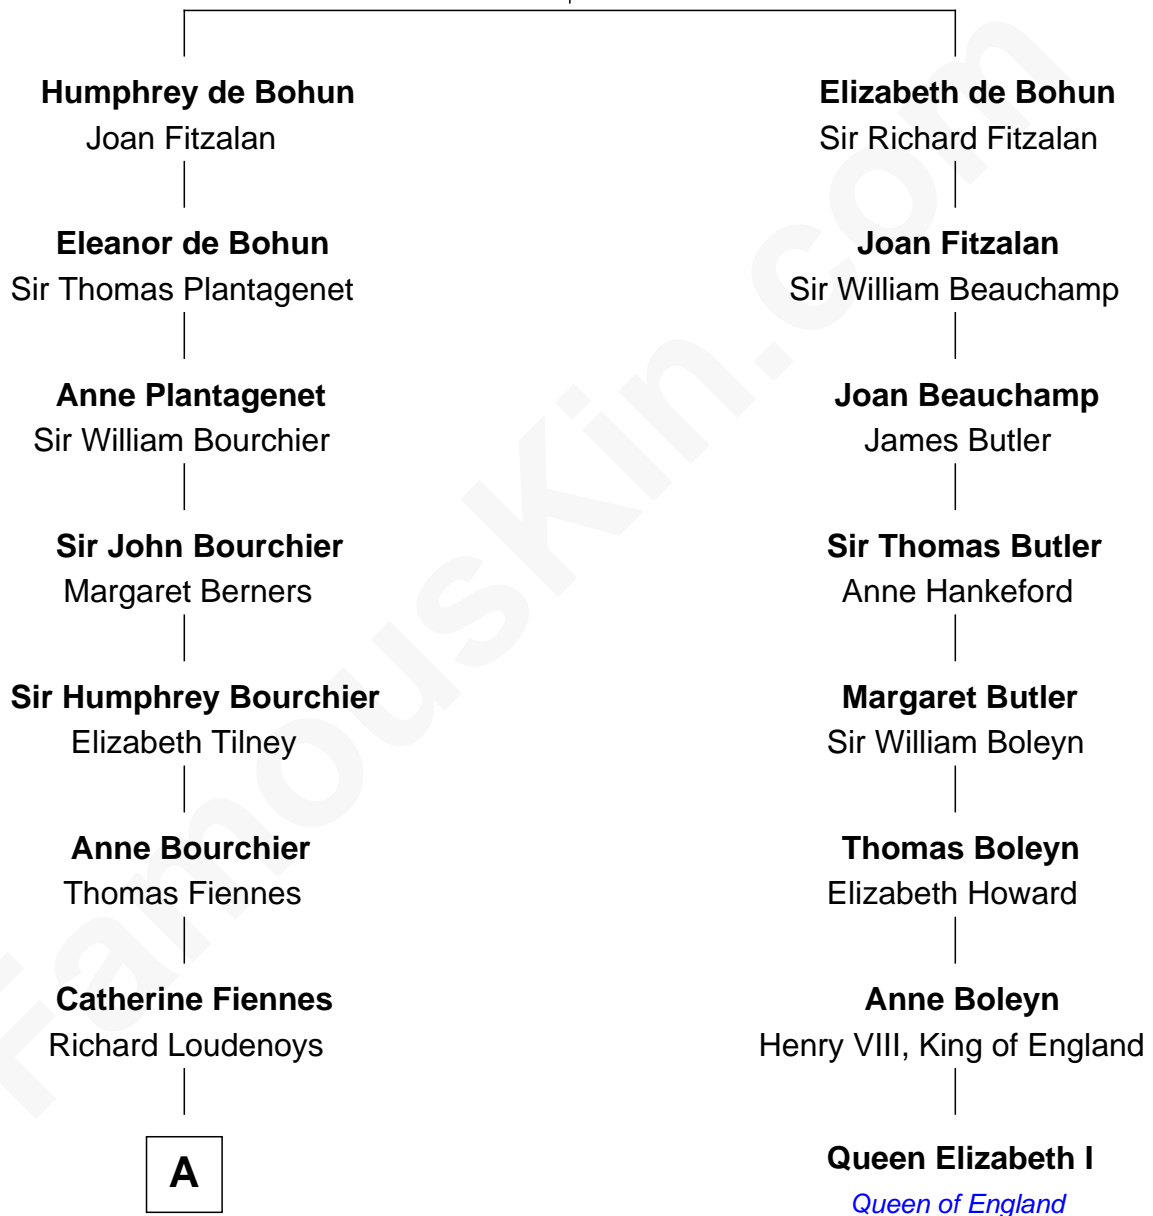

FamousKin.com
Relationship Chart of
Frank Lloyd Wright
American Architect

7th cousin 12 times removed of
Queen Elizabeth I
Queen of England

Sir William de Bohun
 Elizabeth de Badlesmere

B

—
Rev. David Wright

Abigail Goddard

—
William Carey Wright

Anna Lloyd Jones

—
Frank Lloyd Wright

American Architect

FamousKin.com