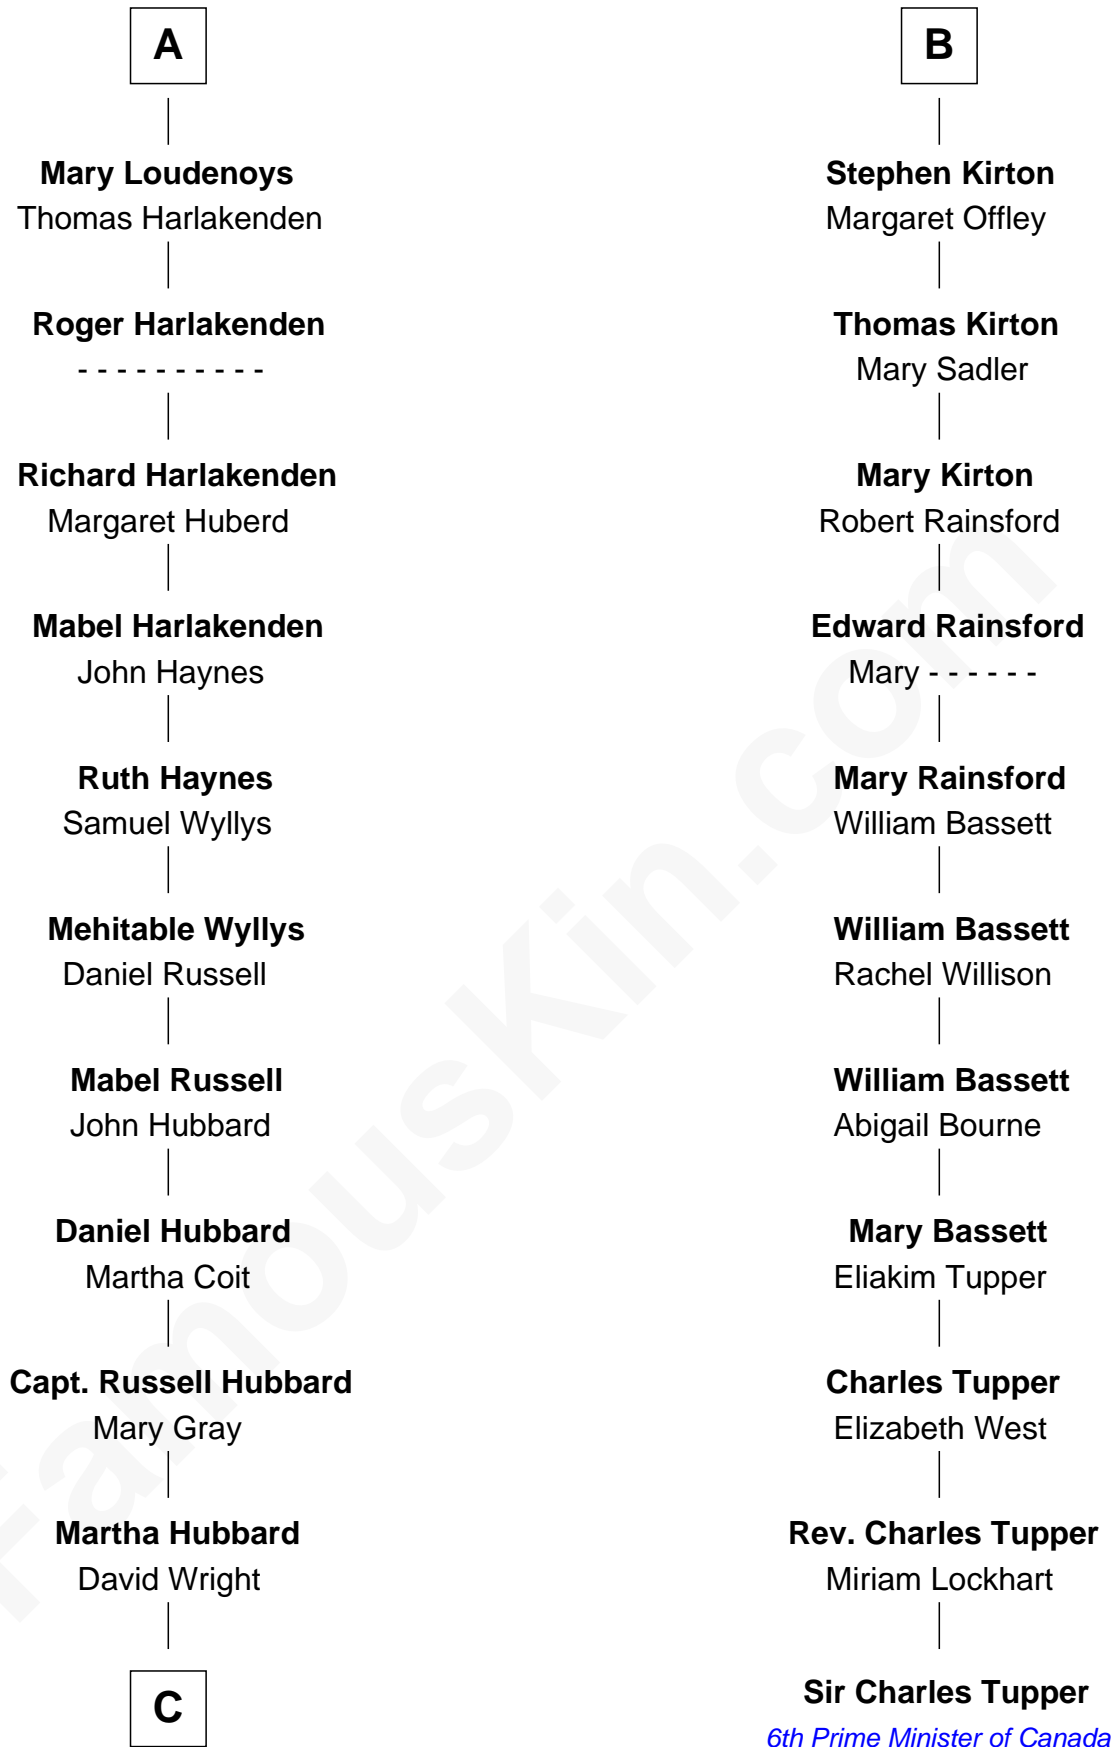

FamousKin.com
Relationship Chart of
Frank Lloyd Wright
American Architect

17th cousin 2 times removed of
Sir Charles Tupper
6th Prime Minister of Canada

C

—
Rev. David Wright

Abigail Goddard

—
William Carey Wright

Anna Lloyd Jones

—
Frank Lloyd Wright

American Architect

FamousKin.com