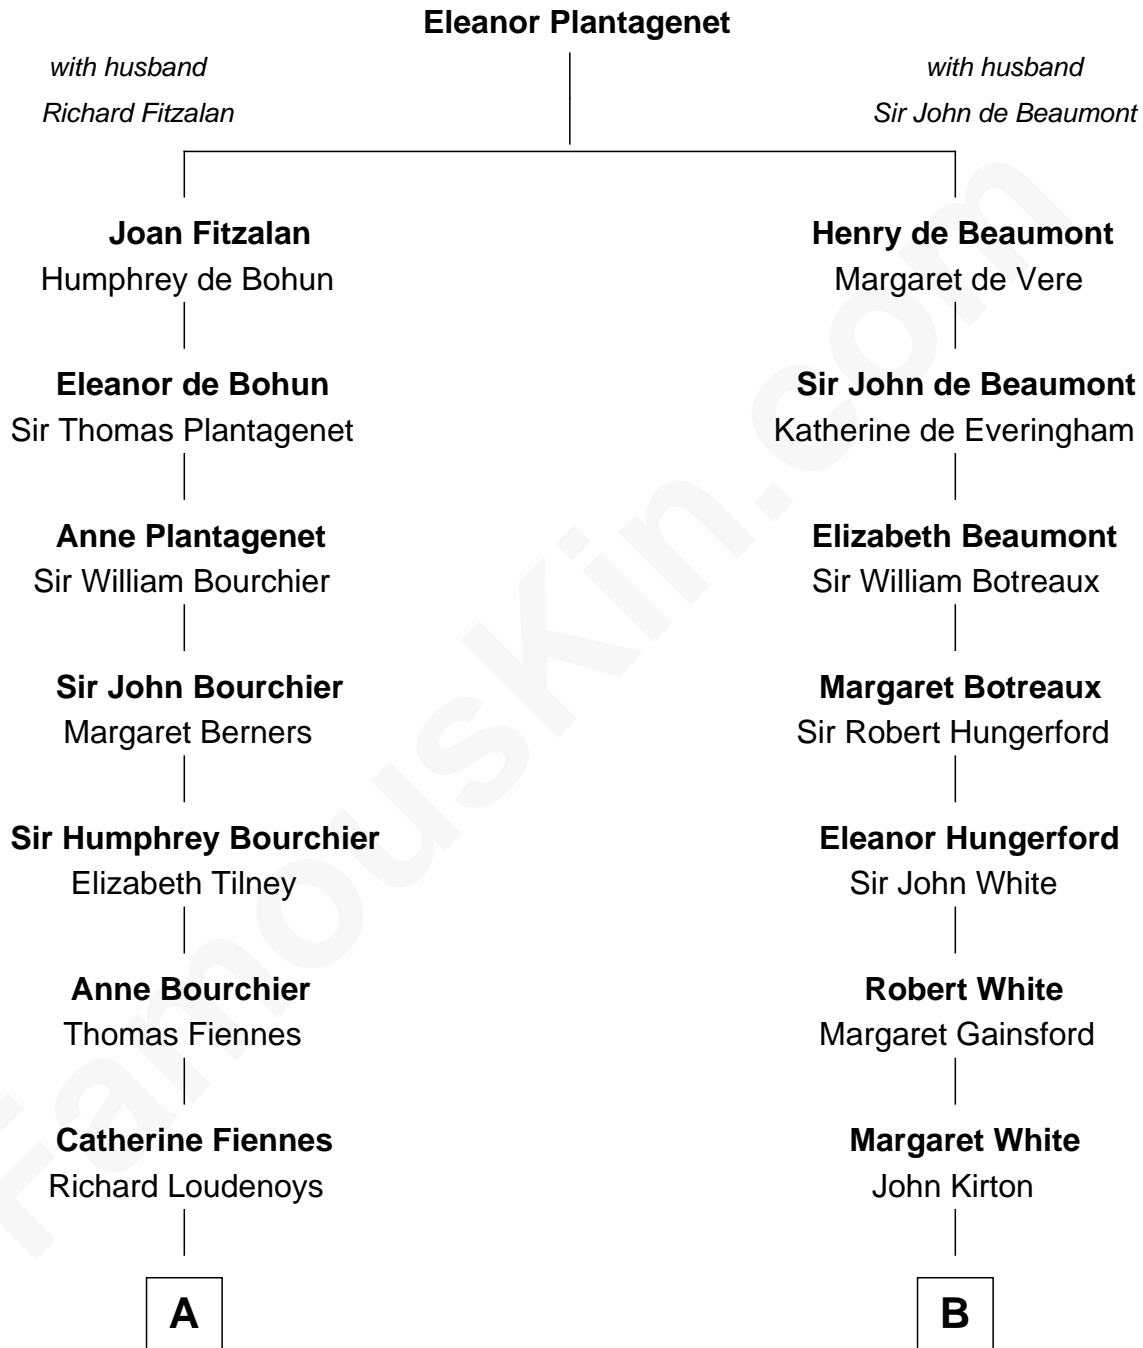

FamousKin.com
Relationship Chart of
Frank Lloyd Wright
American Architect

17th cousin 2 times removed of
Sir Charles Tupper
6th Prime Minister of Canada

C

—
Rev. David Wright

Abigail Goddard

—
William Carey Wright

Anna Lloyd Jones

—
Frank Lloyd Wright

American Architect

FamousKin.com