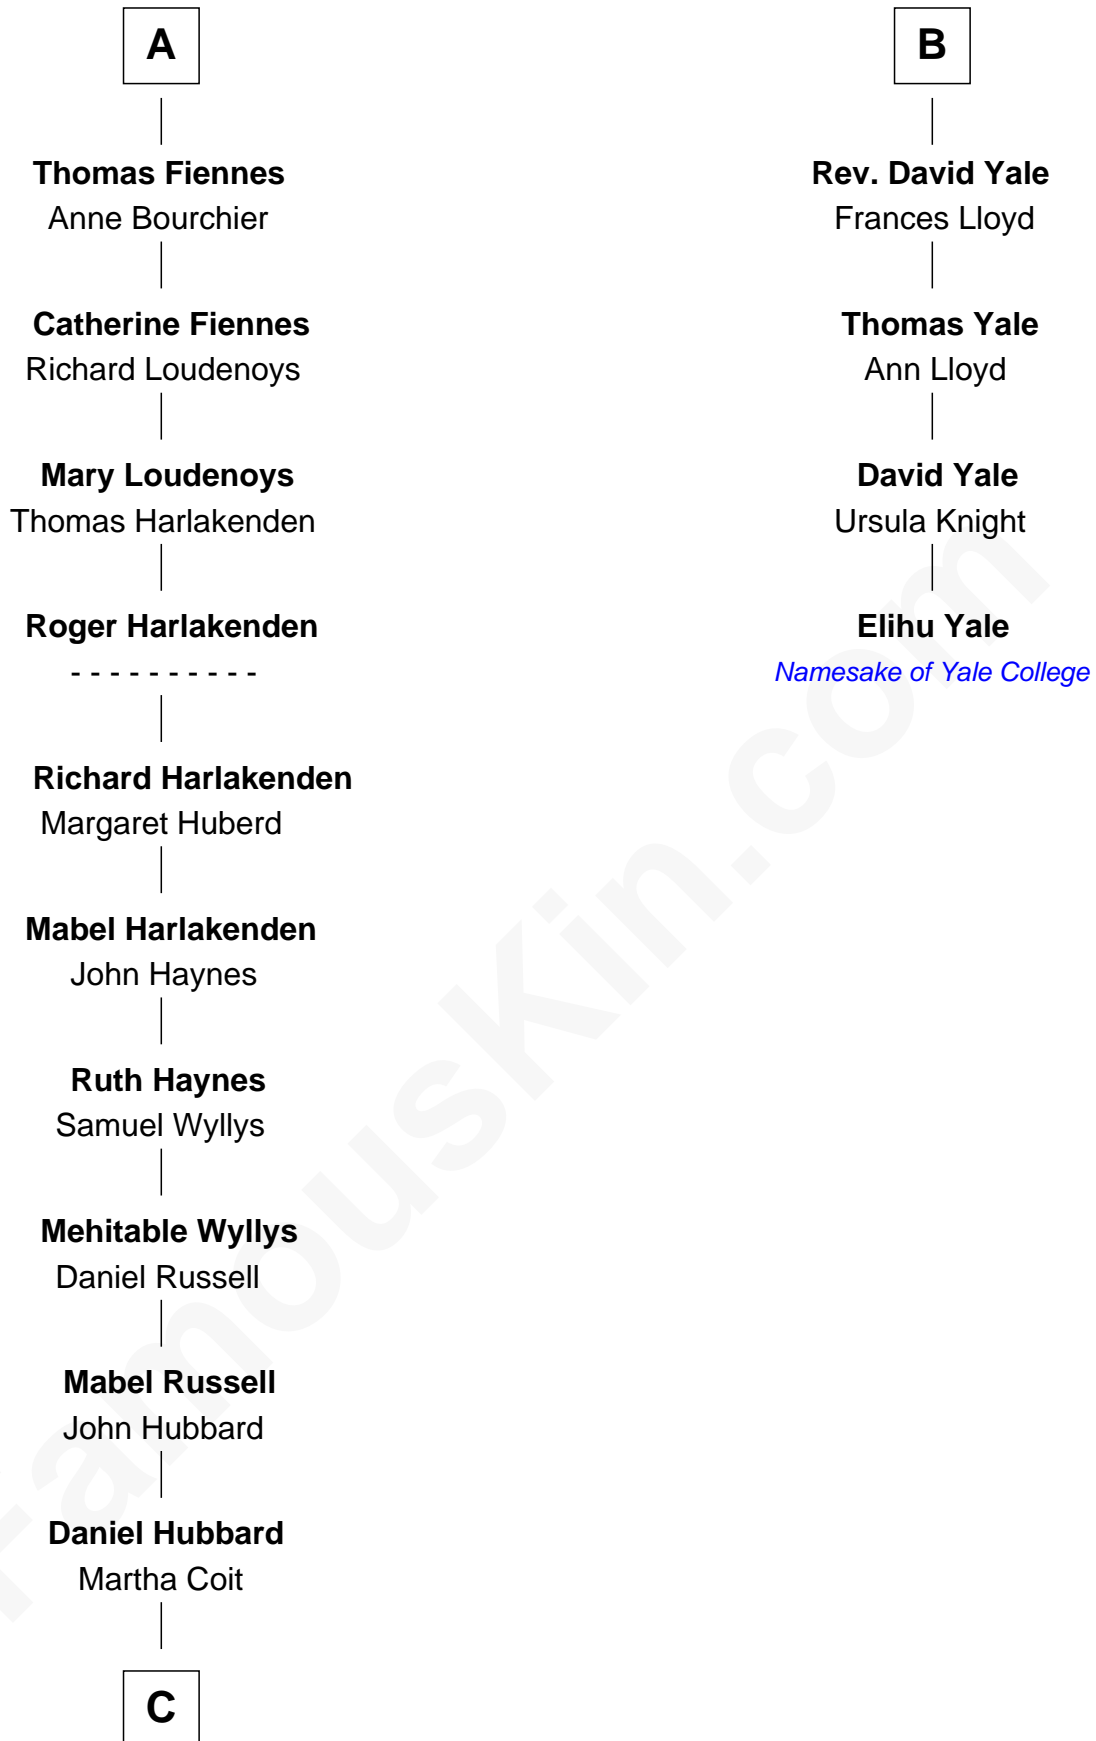

FamousKin.com
Relationship Chart of
Frank Lloyd Wright
American Architect

10th cousin 11 times removed of

Elihu Yale

Benefactor and Namesake of Yale College

John V le Strange
Maud de Walton

FamousKin.com