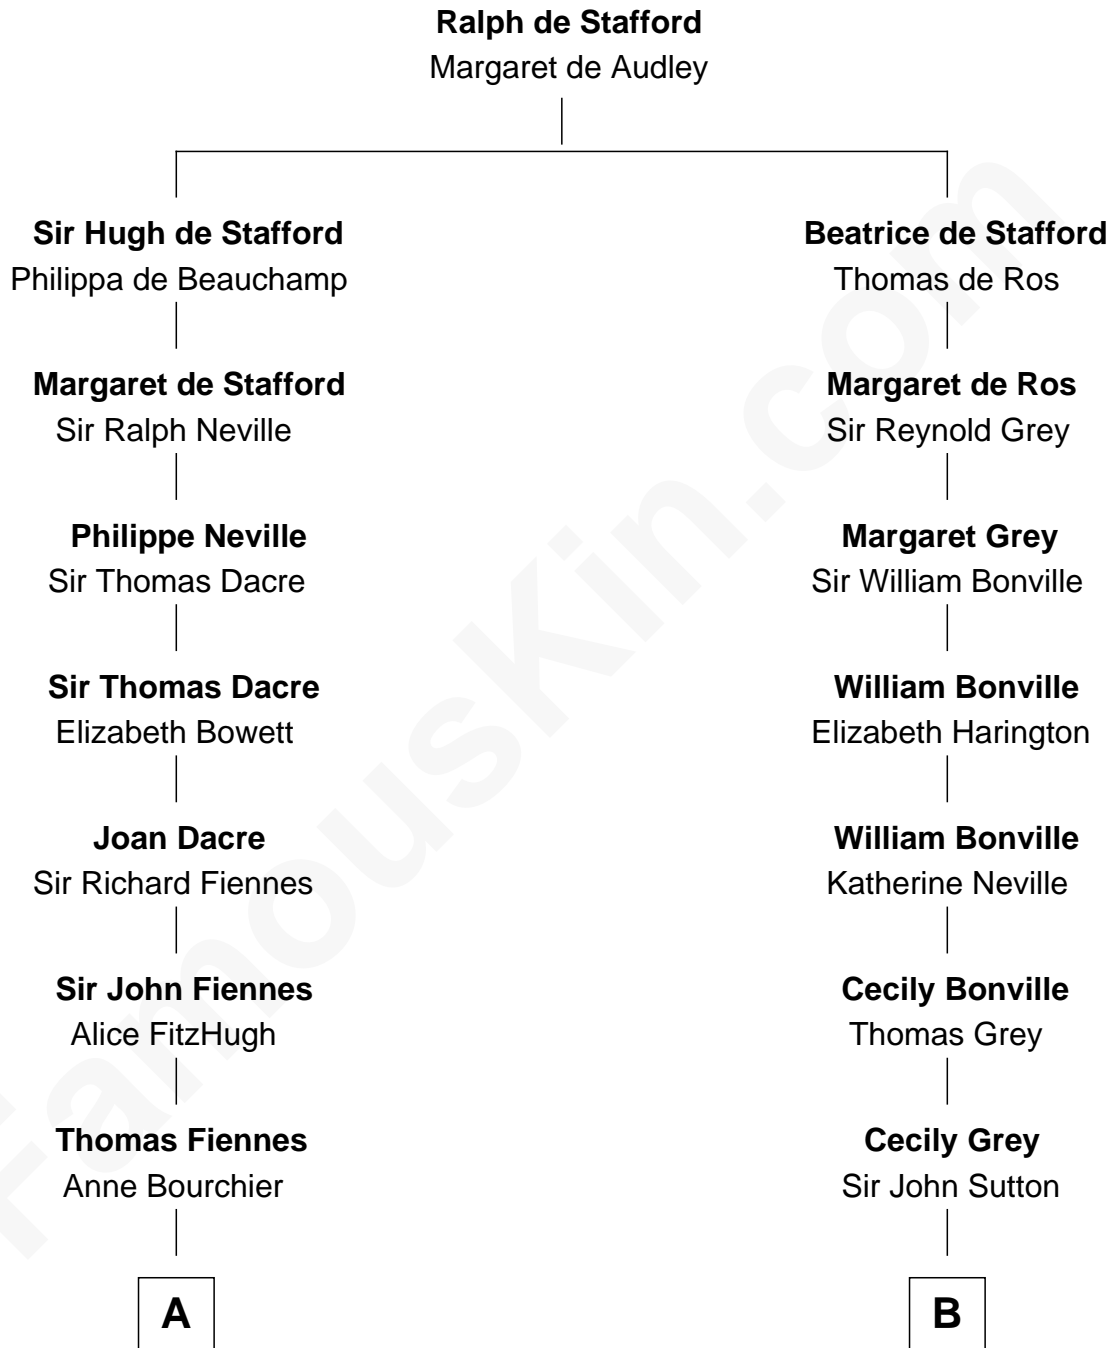

**FamousKin.com**  
**Relationship Chart of**  
**Frank Lloyd Wright**  
*American Architect*

**17th cousin 3 times removed of**  
**Colonel Robert Gould Shaw**  
*U.S. Civil War leader of film "Glory" fame*

**C**

—  
**Martha Hubbard**

David Wright

—  
**Rev. David Wright**

Abigail Goddard

—  
**William Carey Wright**

Anna Lloyd Jones

—  
**Frank Lloyd Wright**