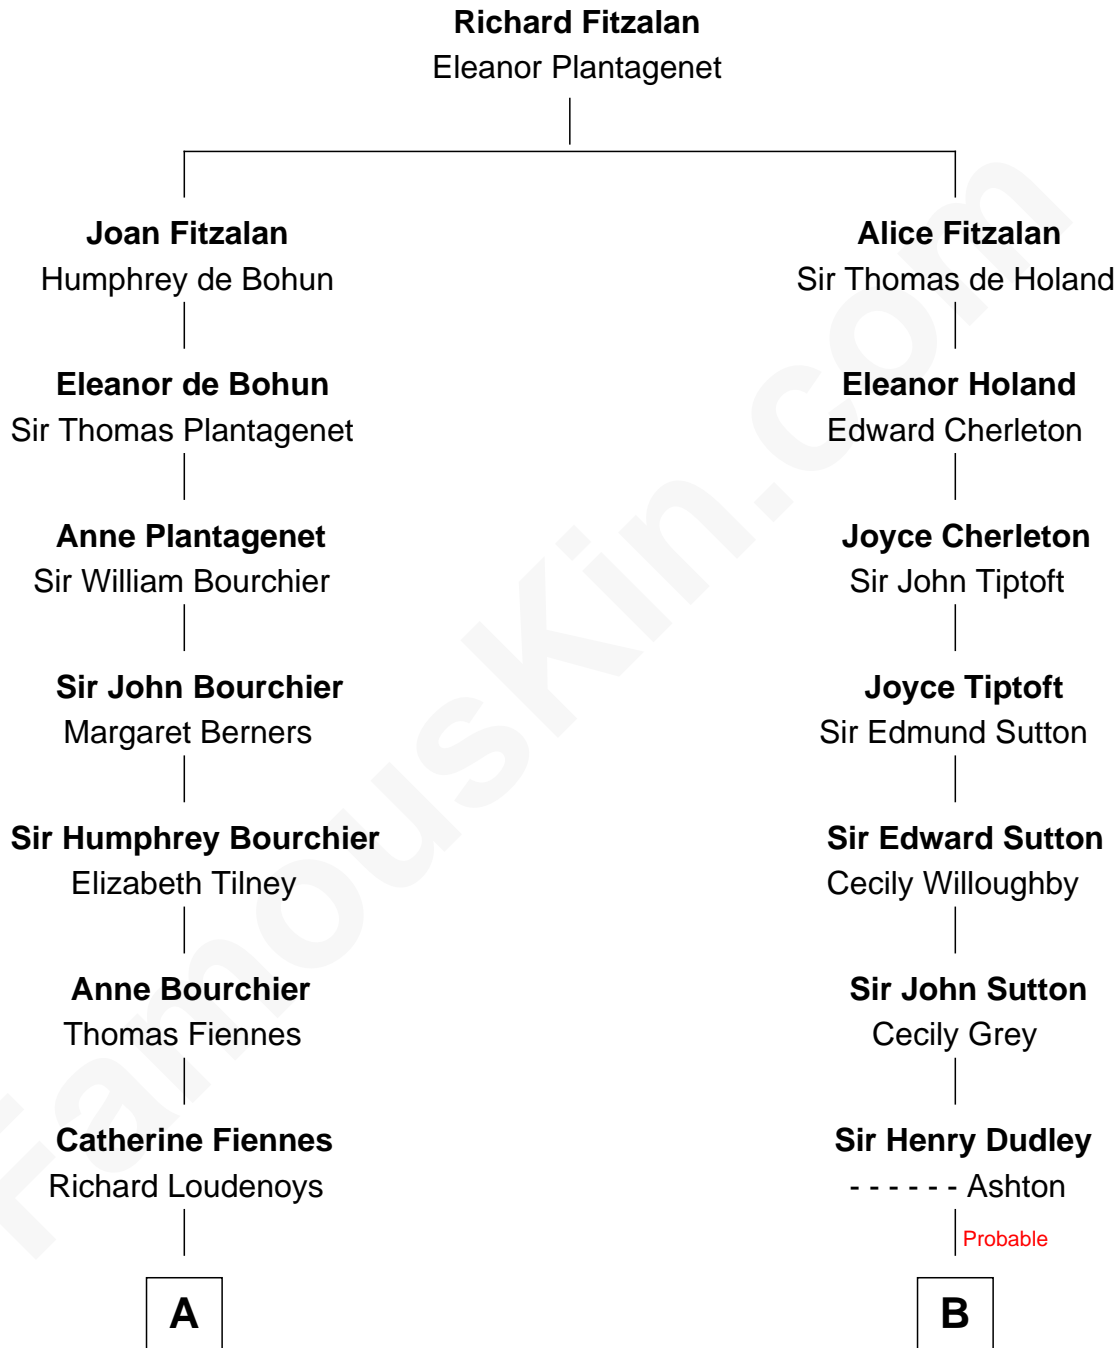

**FamousKin.com**  
**Relationship Chart of**  
**Frank Lloyd Wright**  
*American Architect*

**16th cousin 3 times removed of**  
**Colonel Robert Gould Shaw**  
*U.S. Civil War leader of film "Glory" fame*

**C**

—  
**Rev. David Wright**

Abigail Goddard

—  
**William Carey Wright**

Anna Lloyd Jones

—  
**Frank Lloyd Wright**

*American Architect*

FamousKin.com