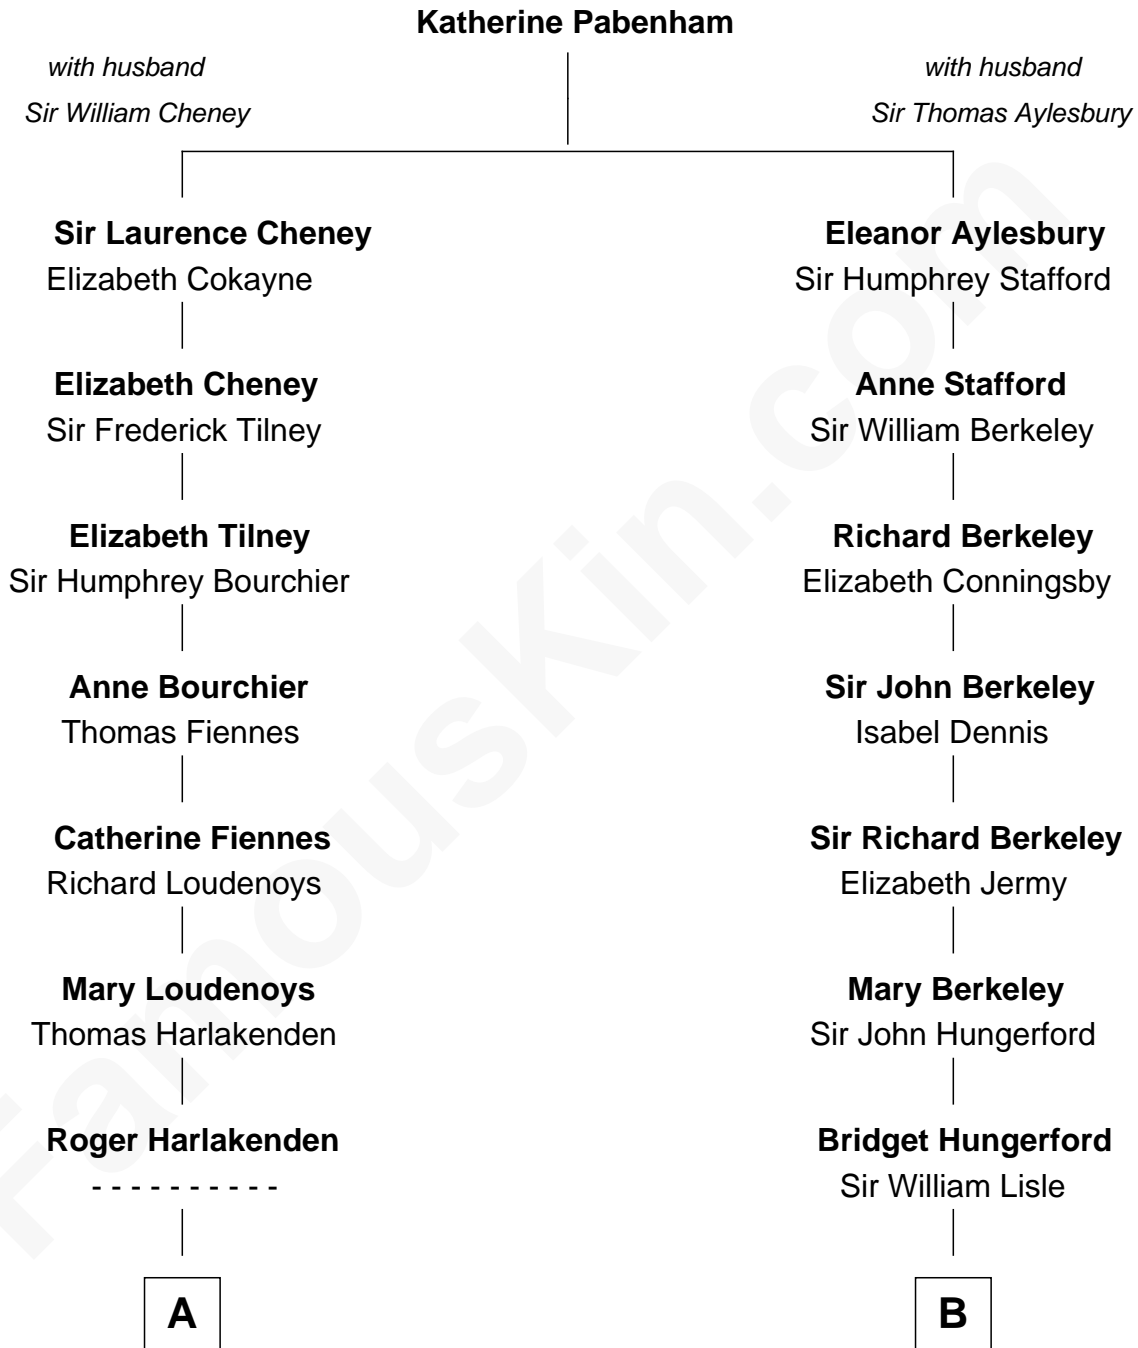

FamousKin.com
Relationship Chart of
Frank Lloyd Wright
American Architect

17th cousin 1 time removed of
George H. W. Bush
41st U.S. President

C

Prescott Sheldon Bush
Dorothy Wear Walker

George H. W. Bush
41st U.S. President

FamousKin.com